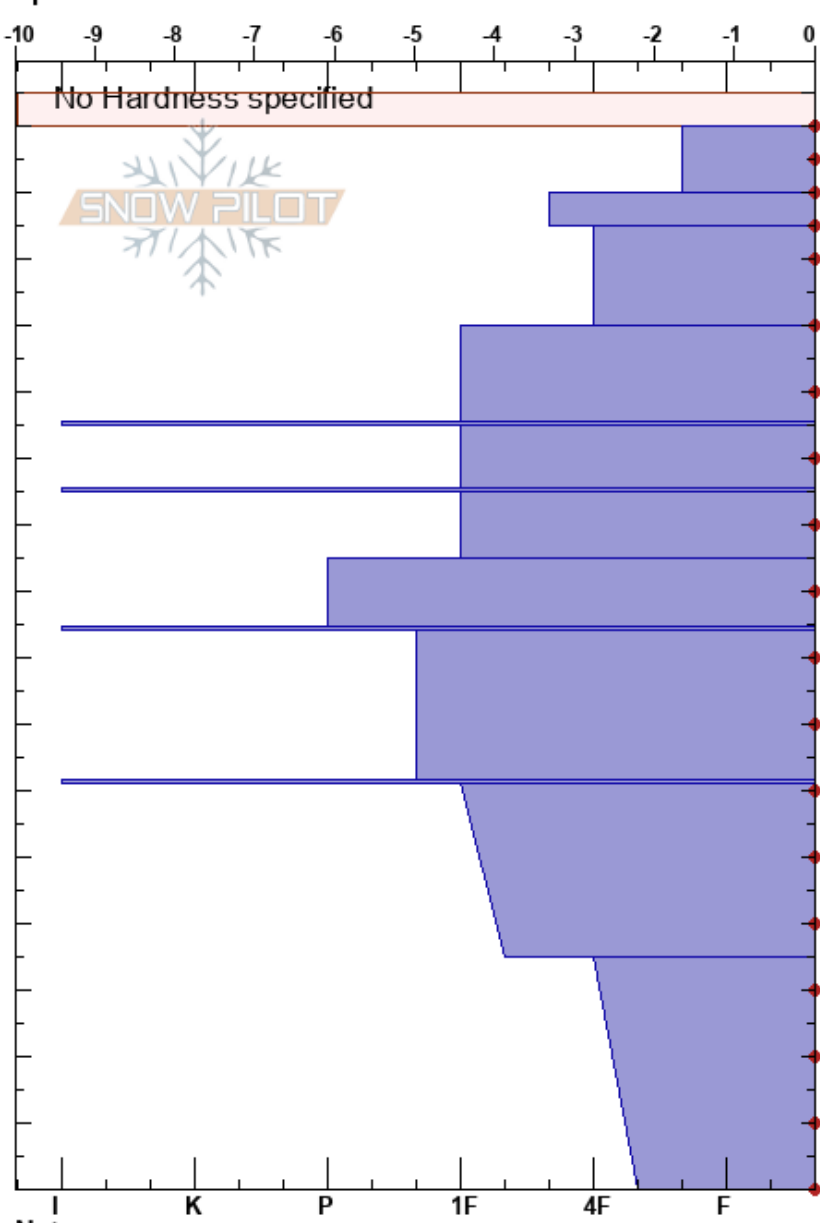

Wet Snow Group 1  
 Bridger Range  
 MT  
 Elevation: 2014 m  
 Aspect: 245°  
 Specifics:

Richard Panuschka  
 04/21/2017 - 2:00pm  
 Co-ord: 45.81153N, -110.90880W  
 Slope Angle: 14°  
 Wind Loading:

Stability:  
 Air Temperature: 0.1°C  
 Sky Cover: OVC  
 Precipitation: S1  
 Wind: Light Breeze

HS: 165  
 PF: 30  
 165-160cm: New Snow

Depth (cm)	Crystal		Moisture	$\rho$ kg/m <sup>3</sup>	Stability tests & Layer comments
	Form	Size			
165					
160	*	4		150	165-160cm: New Snow
150	/	1	W	170	
140	○	1	W	160	
130	○	0.5	W	330	
120	○	0.3	W	210	
110	■			270	
100	○	1.5	W	370	
90	○	0.5	W	380	
80	■			410	
70	○	1	W	400	
60	■			420	
50	⊖	1	W		
40					
30					
20	^	2	W		
10					
0					