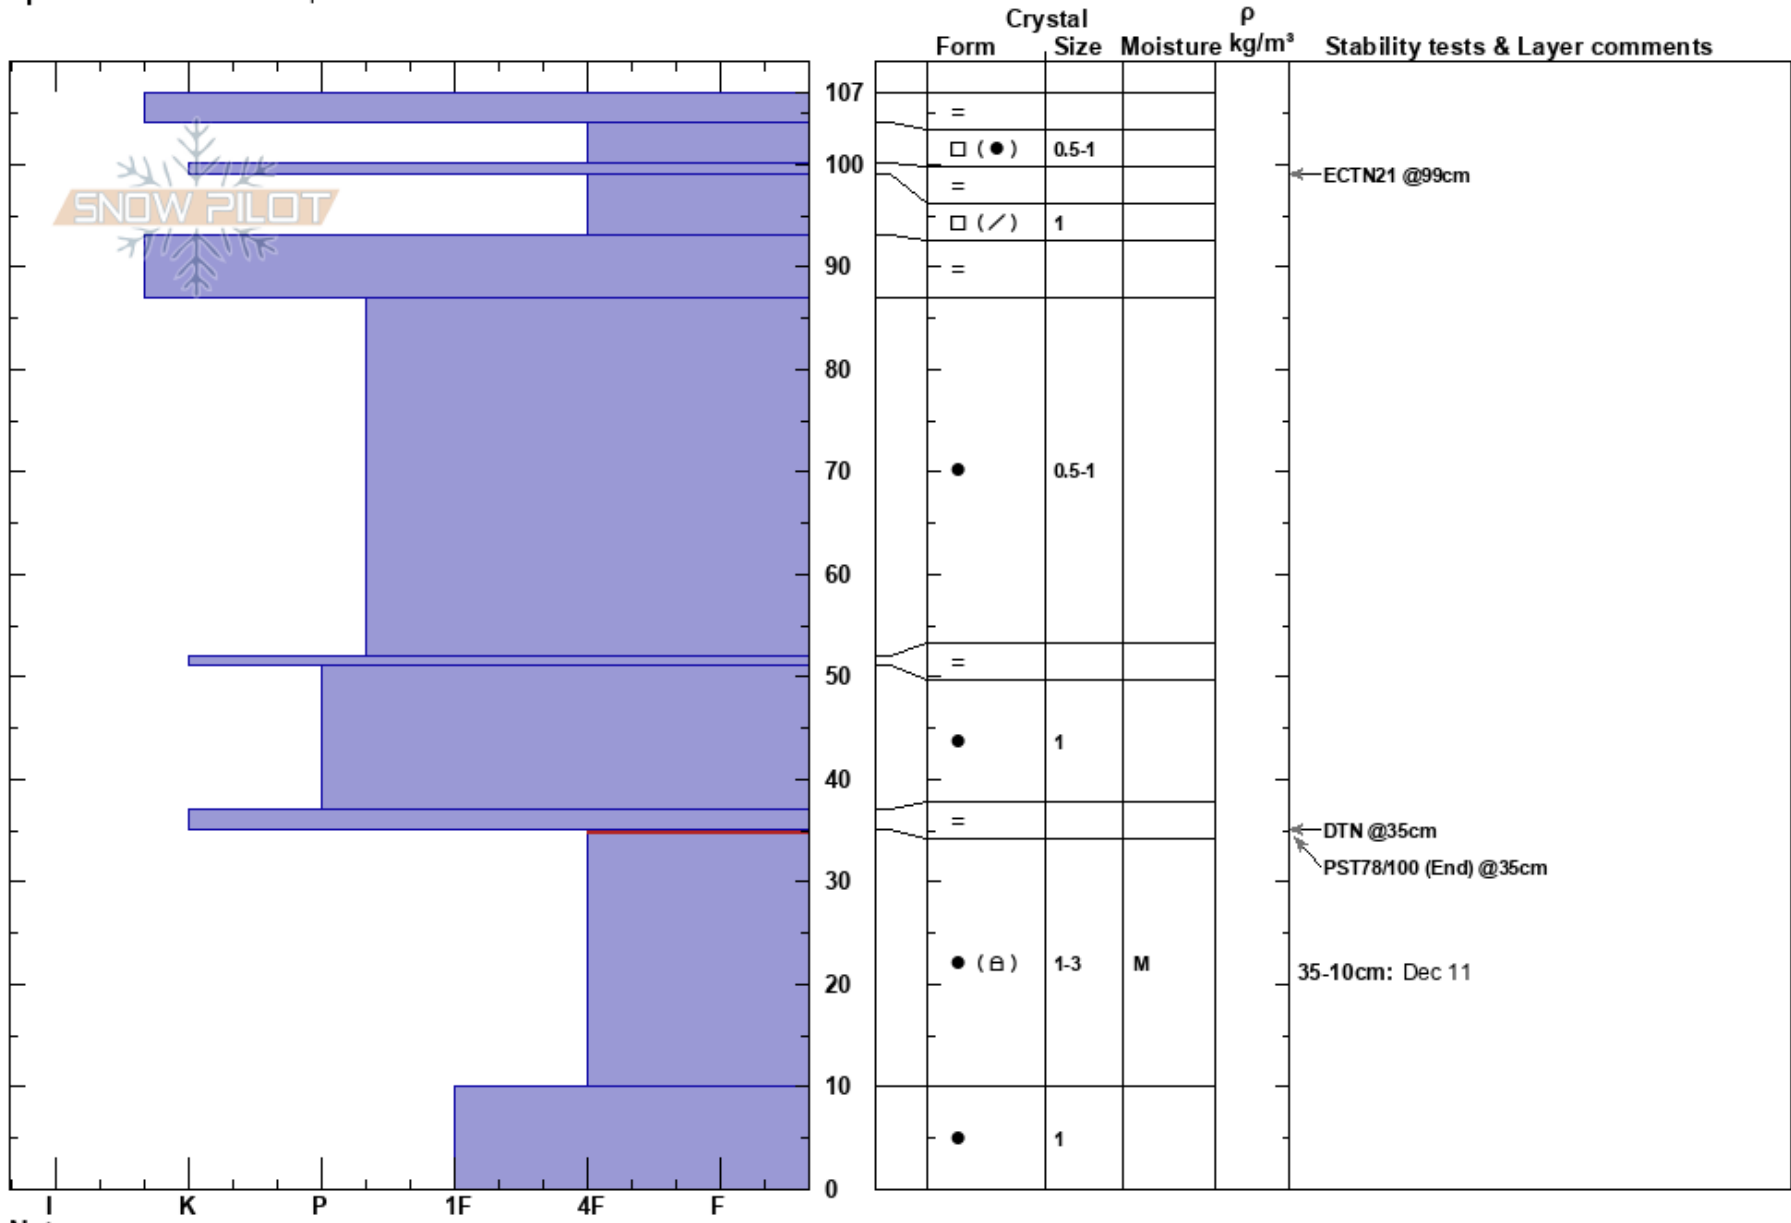

Castle Pass
 Central Sierra
 CA
 Elevation: 7860 ft
 Aspect: 280°
 Specifics: Ski tracks on slope

Brandon Schwartz
 01/19/2021 - 10:45am
 Co-ord: 39.35828N, -120.36592W
 Slope Angle: 22°
 Wind Loading: no

Stability: Very Good HS: 107
 Air Temperature: PF: 1 35-10cm: Dec 11
 Sky Cover: FEW PS: 1 35-10cm: Problematic layer
 Precipitation: NO
 Wind: NE Gale Force

Notes: Pit dug in near treeline terrain.