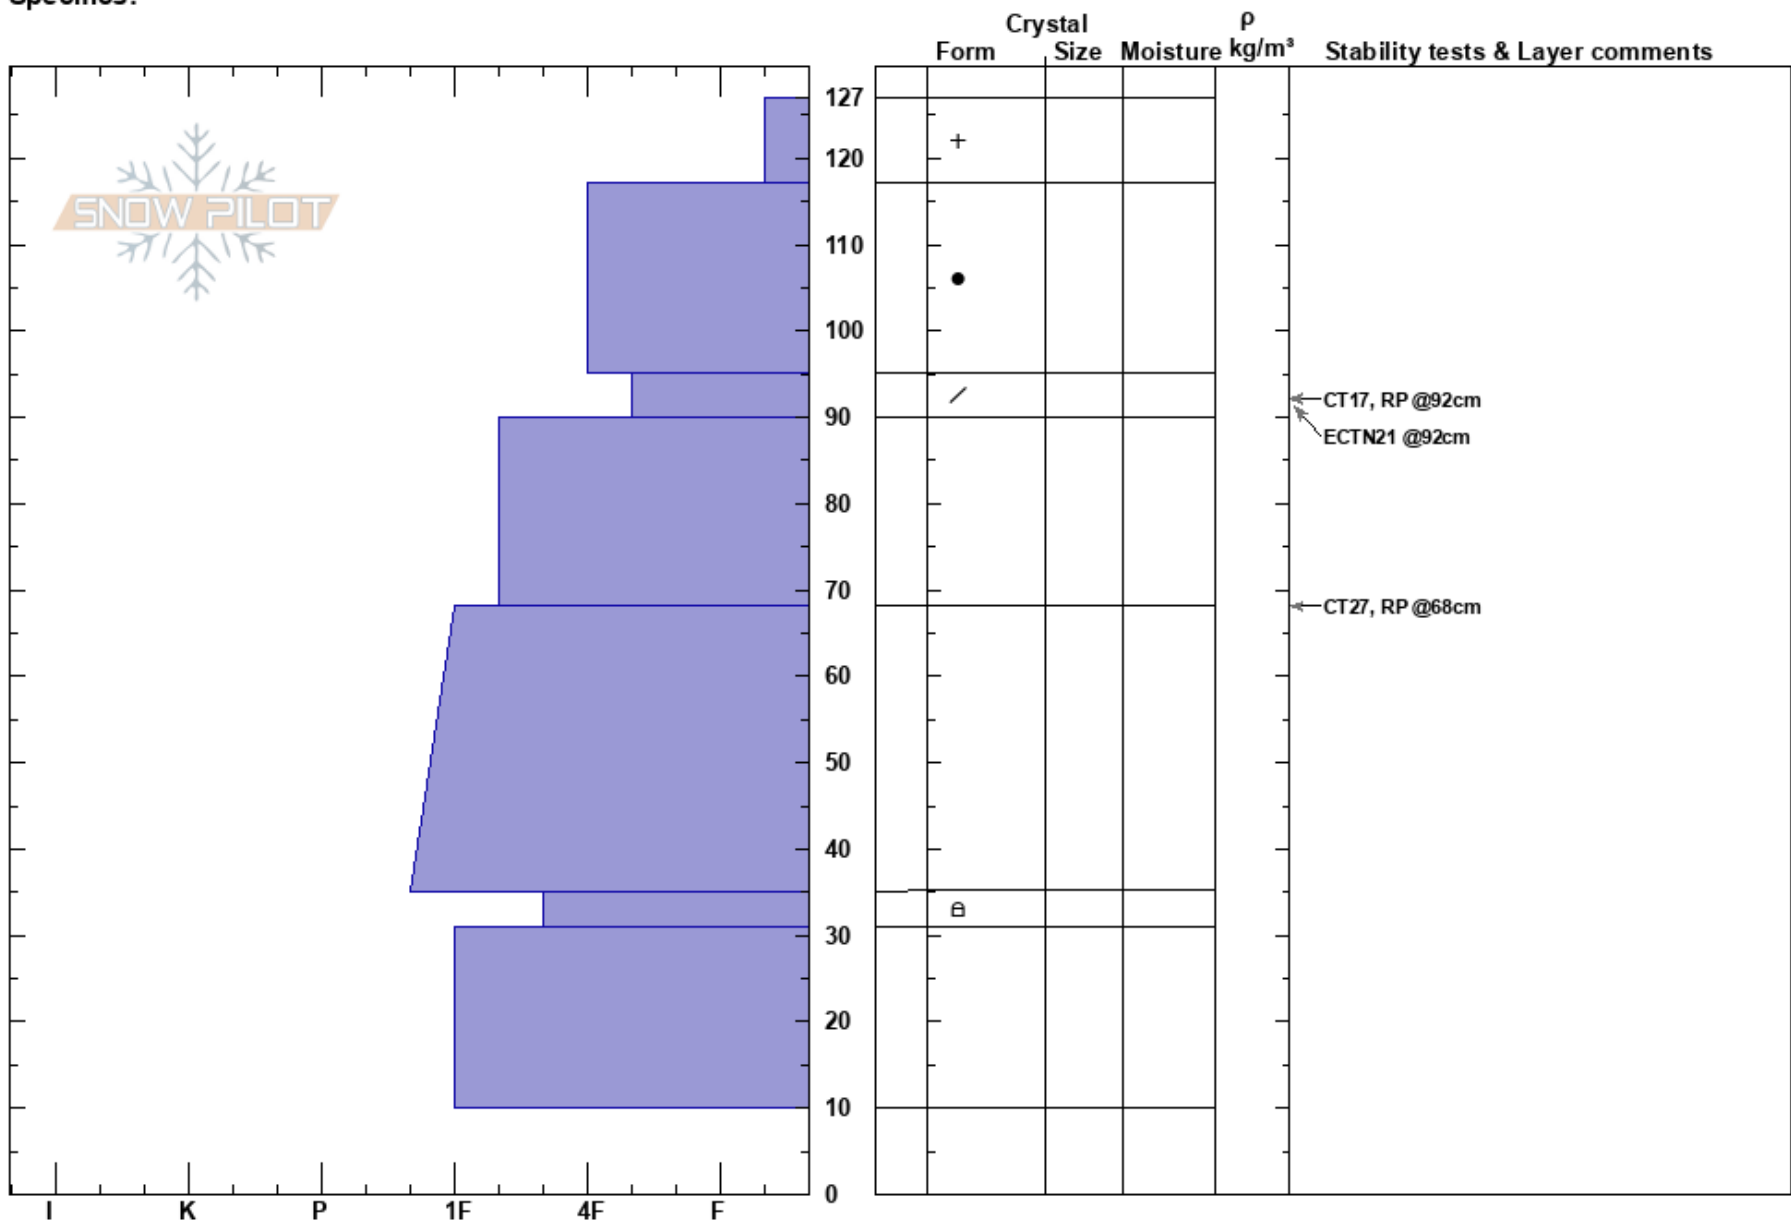

20210118LostTrailBC
 Bitterroot
 MT
 Elevation: 7520 ft
 Aspect: 22°
 Specifics:

Geoff Fast
 01/18/2021 - 1:00pm
 Co-ord: 45.70472N, -113.97276W
 Slope Angle: 35°
 Wind Loading: previous

Stability: **HS: 127**
 Air Temperature: -5°C **PF: 60** 95-90cm: Problematic layer
 Sky Cover: X **PS: 20**
 Precipitation: NO
 Wind: SW Calm

Notes: In pit today on NNE slope around 7500 feet snowpack was 127cm. 500 feet up and below ridgeline snow depth was 157cm. A newer storm slab from warmer snows is sitting on less consolidated snow and reactive (though stubborn) in tests. Persistent weak layer deeper in snowpack was not reactive today for the first time in 5+ weeks.