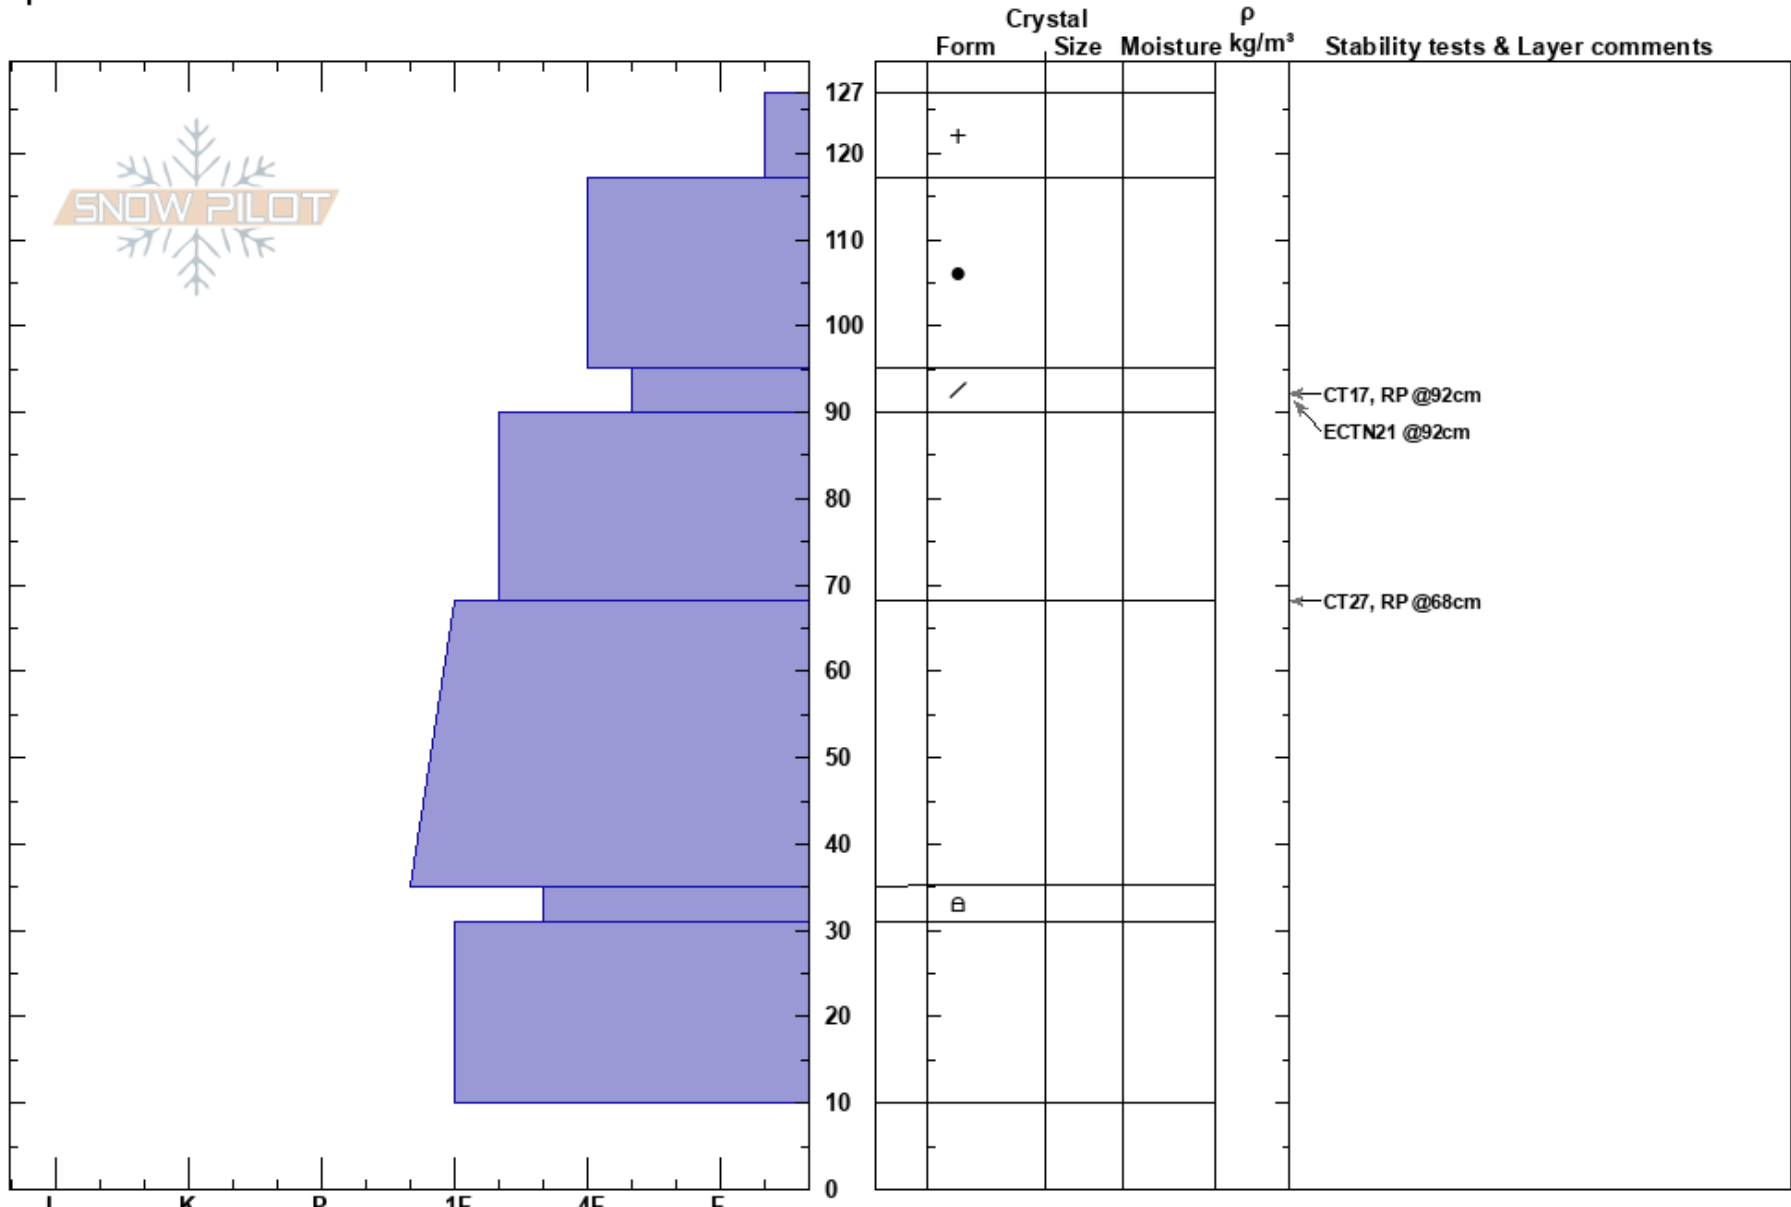

20210118LostTrailBC  
 Bitterroot  
 MT  
 Elevation: 7520 ft  
 Aspect: 22°  
 Specifics:

Geoff Fast  
 01/18/2021 - 1:00pm  
 Co-ord: 45.70472N, -113.97276W  
 Slope Angle: 35°  
 Wind Loading: previous

Stability: **HS: 127**  
 Air Temperature: -5°C **PF: 60** 95-90cm: Problematic layer  
 Sky Cover: X **PS: 20**  
 Precipitation: NO  
 Wind: SW Calm

**Notes:** In pit today on NNE slope around 7500 feet snowpack was 127cm. 500 feet up and below ridgeline snow depth was 157cm. A newer storm slab from warmer snows is sitting on less consolidated snow and reactive (though stubborn) in tests. Persistent weak layer deeper in snowpack was not reactive today for the first time in 5+ weeks.