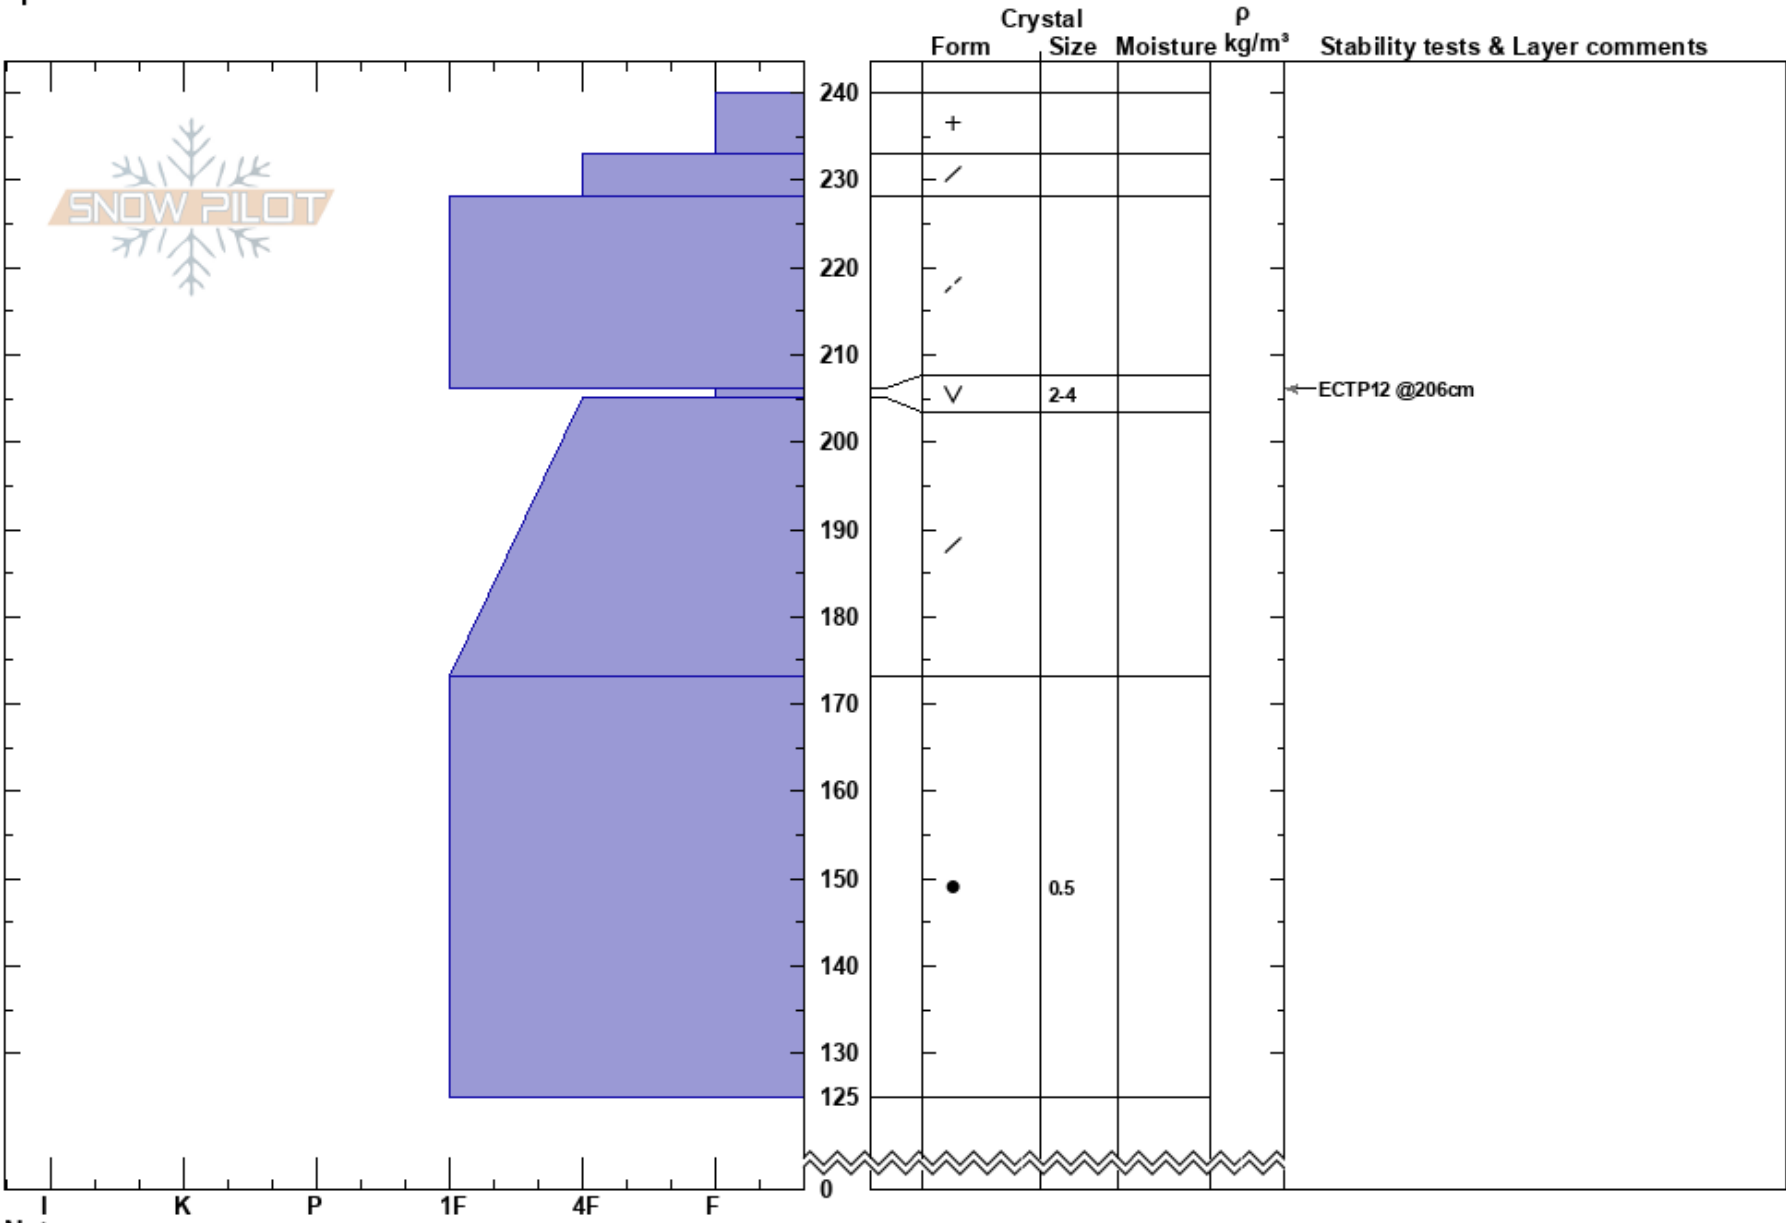

Almost Died
 Cooke City
 MT
 Elevation: 9500 ft
 Aspect: 60°
 Specifics:

Dave Zinn
 01/17/2021 - 12:00pm
 Co-ord: 45.04964N, -109.93092W
 Slope Angle: 30°
 Wind Loading: previous

Stability: Fair
 Air Temperature:
 Sky Cover: OVC
 Precipitation: S-1
 Wind: W Light Breeze

HS:240
 PF: 40
 206-205cm: Problematic layer

Notes: