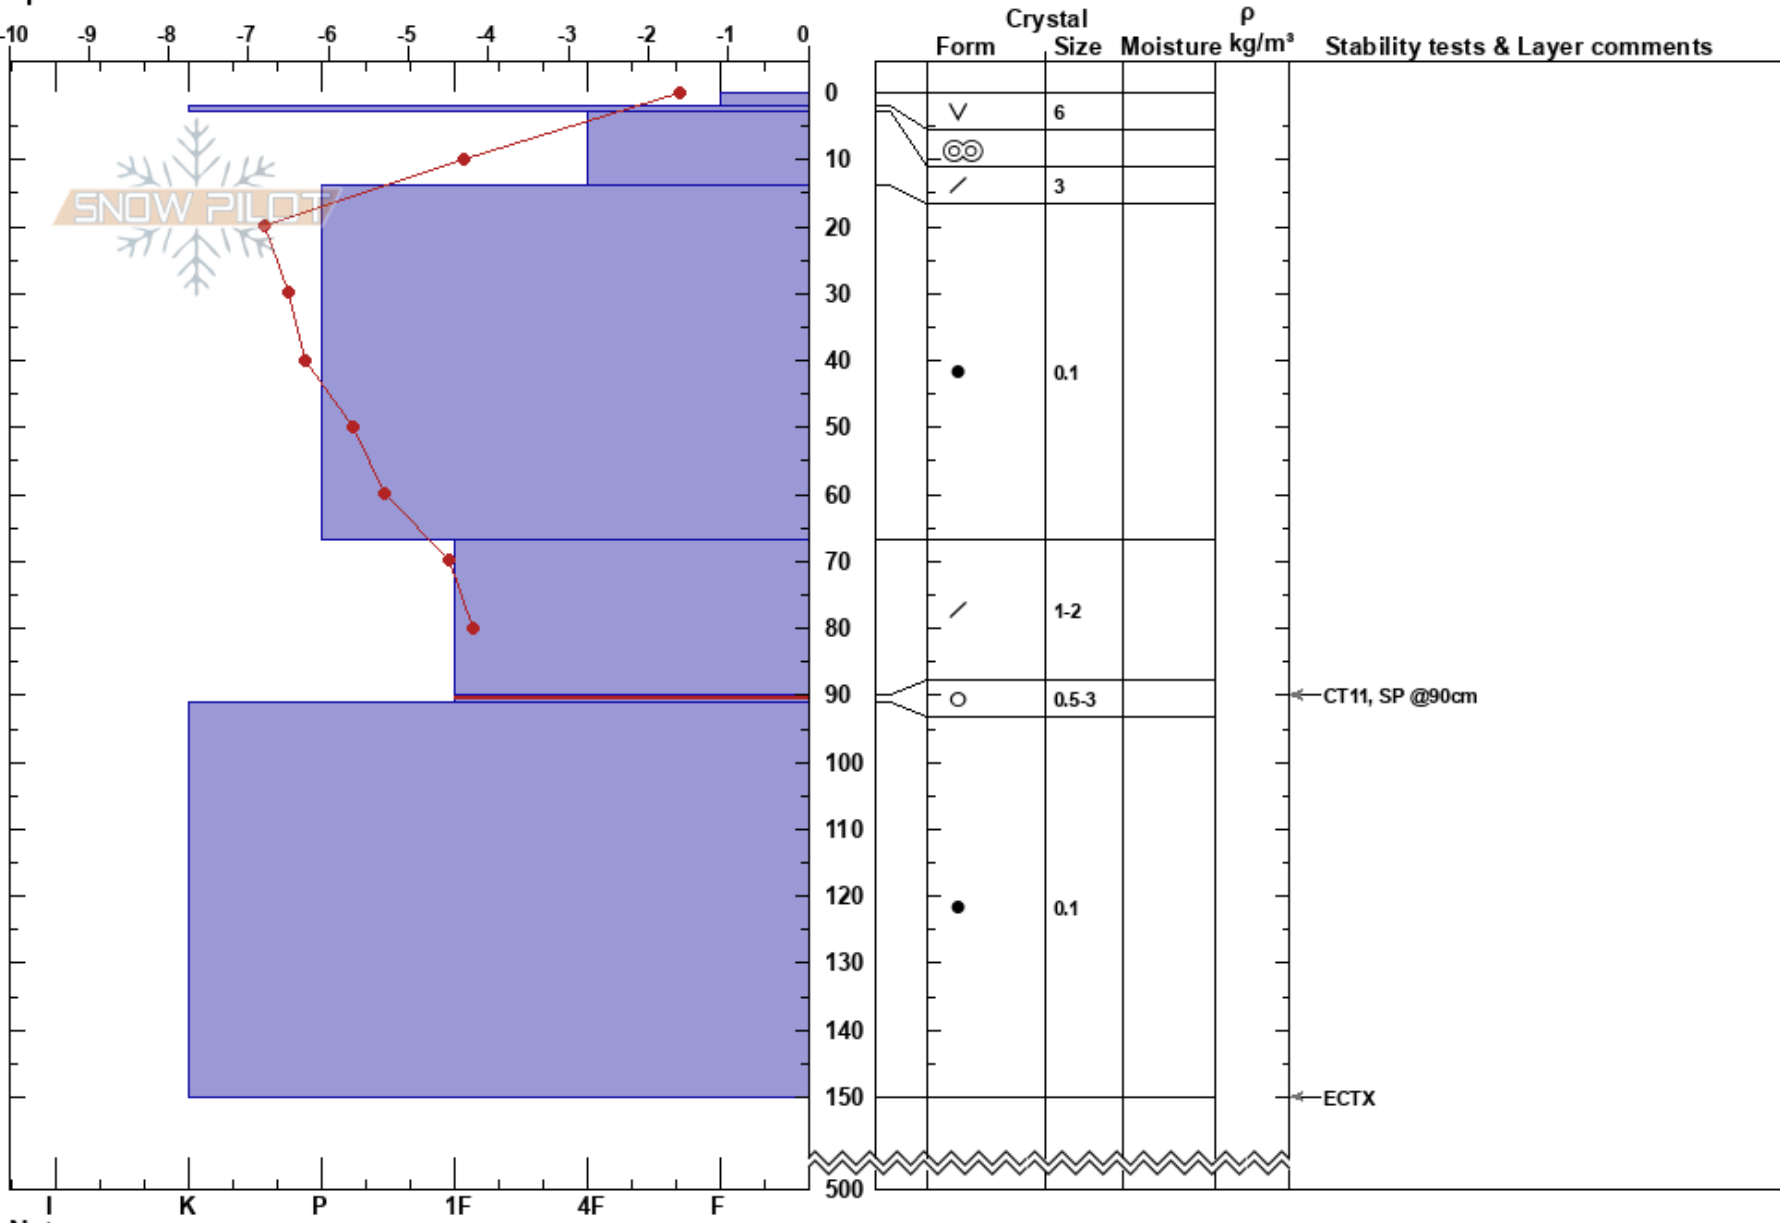

Arefjället
 Hemavan
 Sweden
Elevation: 1050 m
Aspect: 99°
Specifics:

André Amonsson
 19/04/2017 - 10:35
Co-ord:
Slope Angle: 30°
Wind Loading: previous

Stability: HS:500 **Layer Notes:**
Air Temperature: -3.2°C **PF:** 15 90-91cm: Problematic layer
Sky Cover: SCT
Precipitation: NO
Wind: Calm