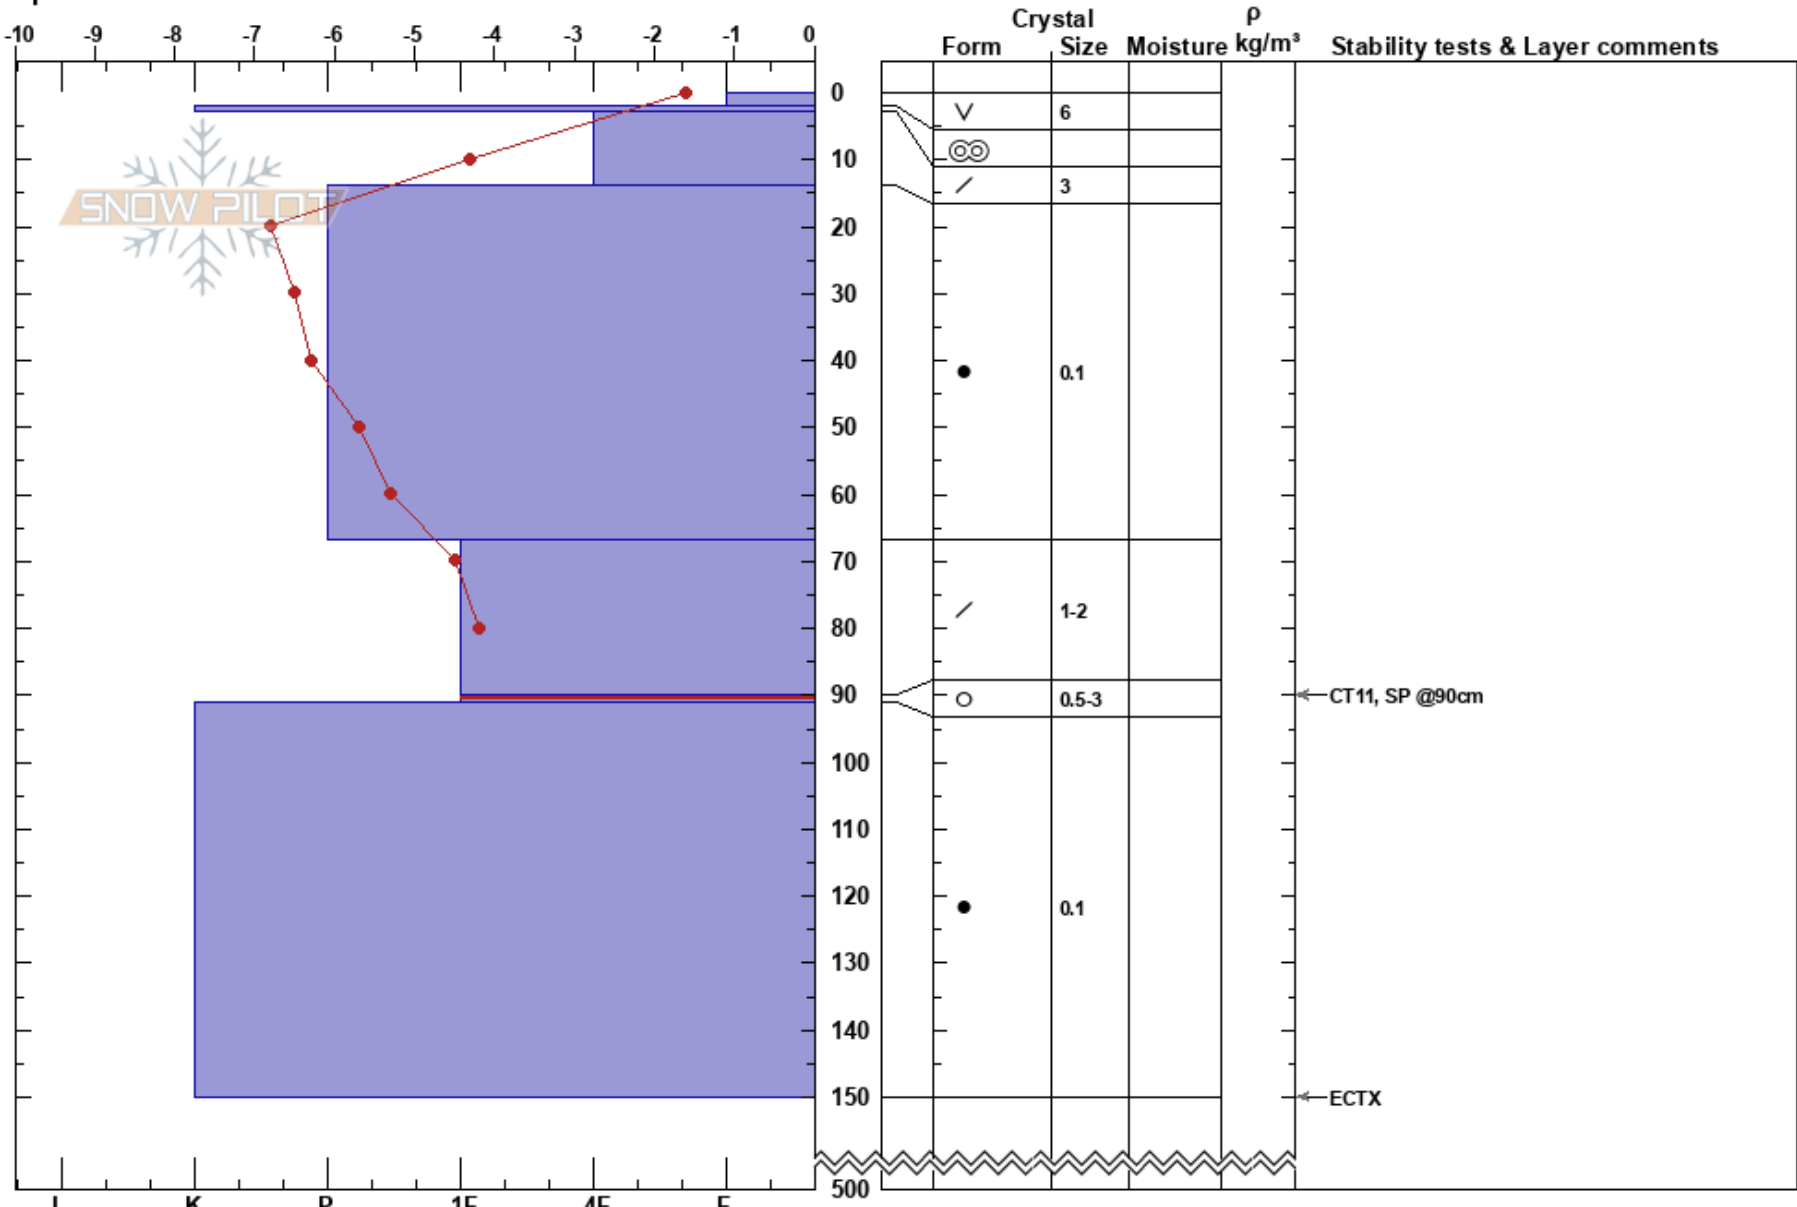

Arefjället
 Hemavan
 Sweden
Elevation: 1050 m
Aspect: 99°
Specifics:

André Amonsson
 19/04/2017 - 10:35
Co-ord:
Slope Angle: 30°
Wind Loading: previous

Stability:
Air Temperature: -3.2°C **PF:** 15 **90-91cm:** Problematic layer
Sky Cover: SCT
Precipitation: NO
Wind: Calm