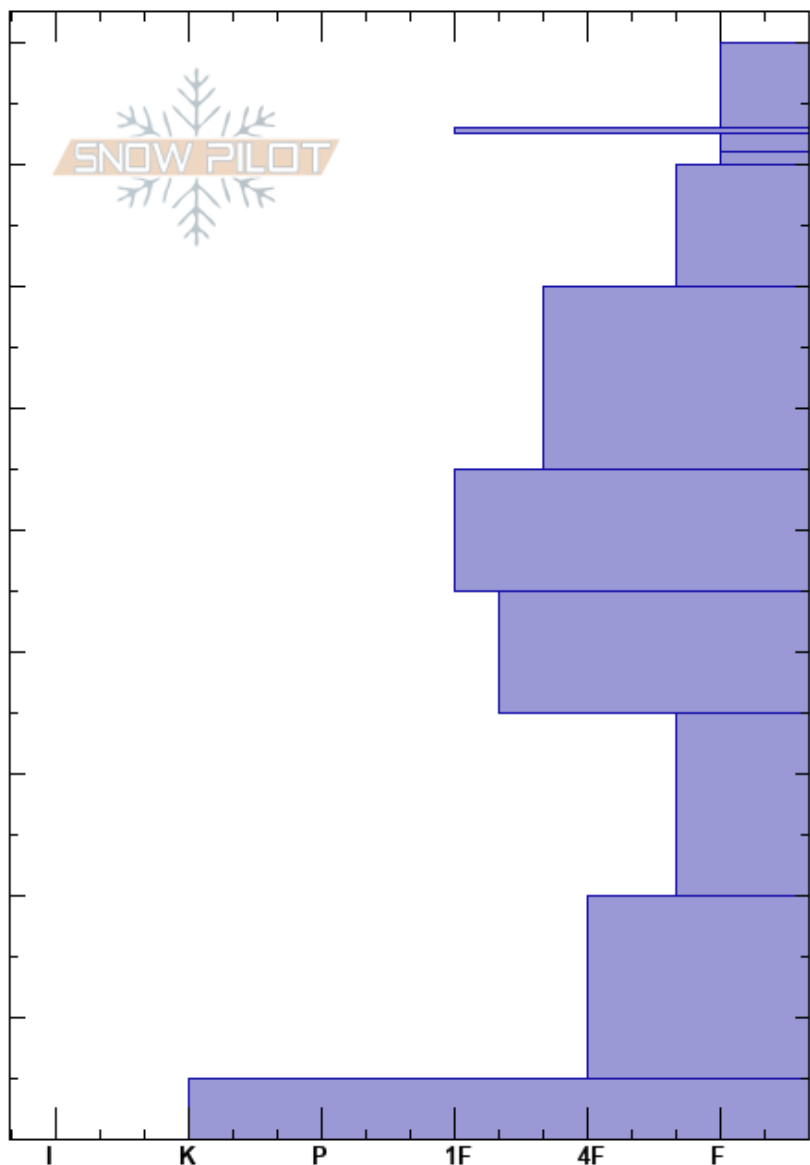

MiddleBasin, SciBowl
 Madison Range-N
 MT
Elevation: 9250 ft
Aspect: 97°
Specifics: Cracking

Alex Marienthal
 01/16/2021 - 12:20am
Co-ord: 45.32619N, -111.38212W
Slope Angle: 28°
Wind Loading: previous

Stability: Poor
Air Temperature:
Sky Cover: FEW
Precipitation: NO
Wind: W Light Breeze

HS: 90
 35-20cm: Problematic layer

Height (cm)	Crystal		ρ kg/m ³	Stability tests & Layer comments
	Form	Size		
90	∇			
88	+ (/)			
86	•			
84	+			
82	∇	3-5		ECTN6 @80cm ECTN4 @80cm
80	/			
70				
60				
50				
40				
35				ECTP19 @35cm ECTP16 @35cm ECTN22 @35cm
30	□	2-3		
20				
10	^	3-5		
0	⊙ (⊞)			