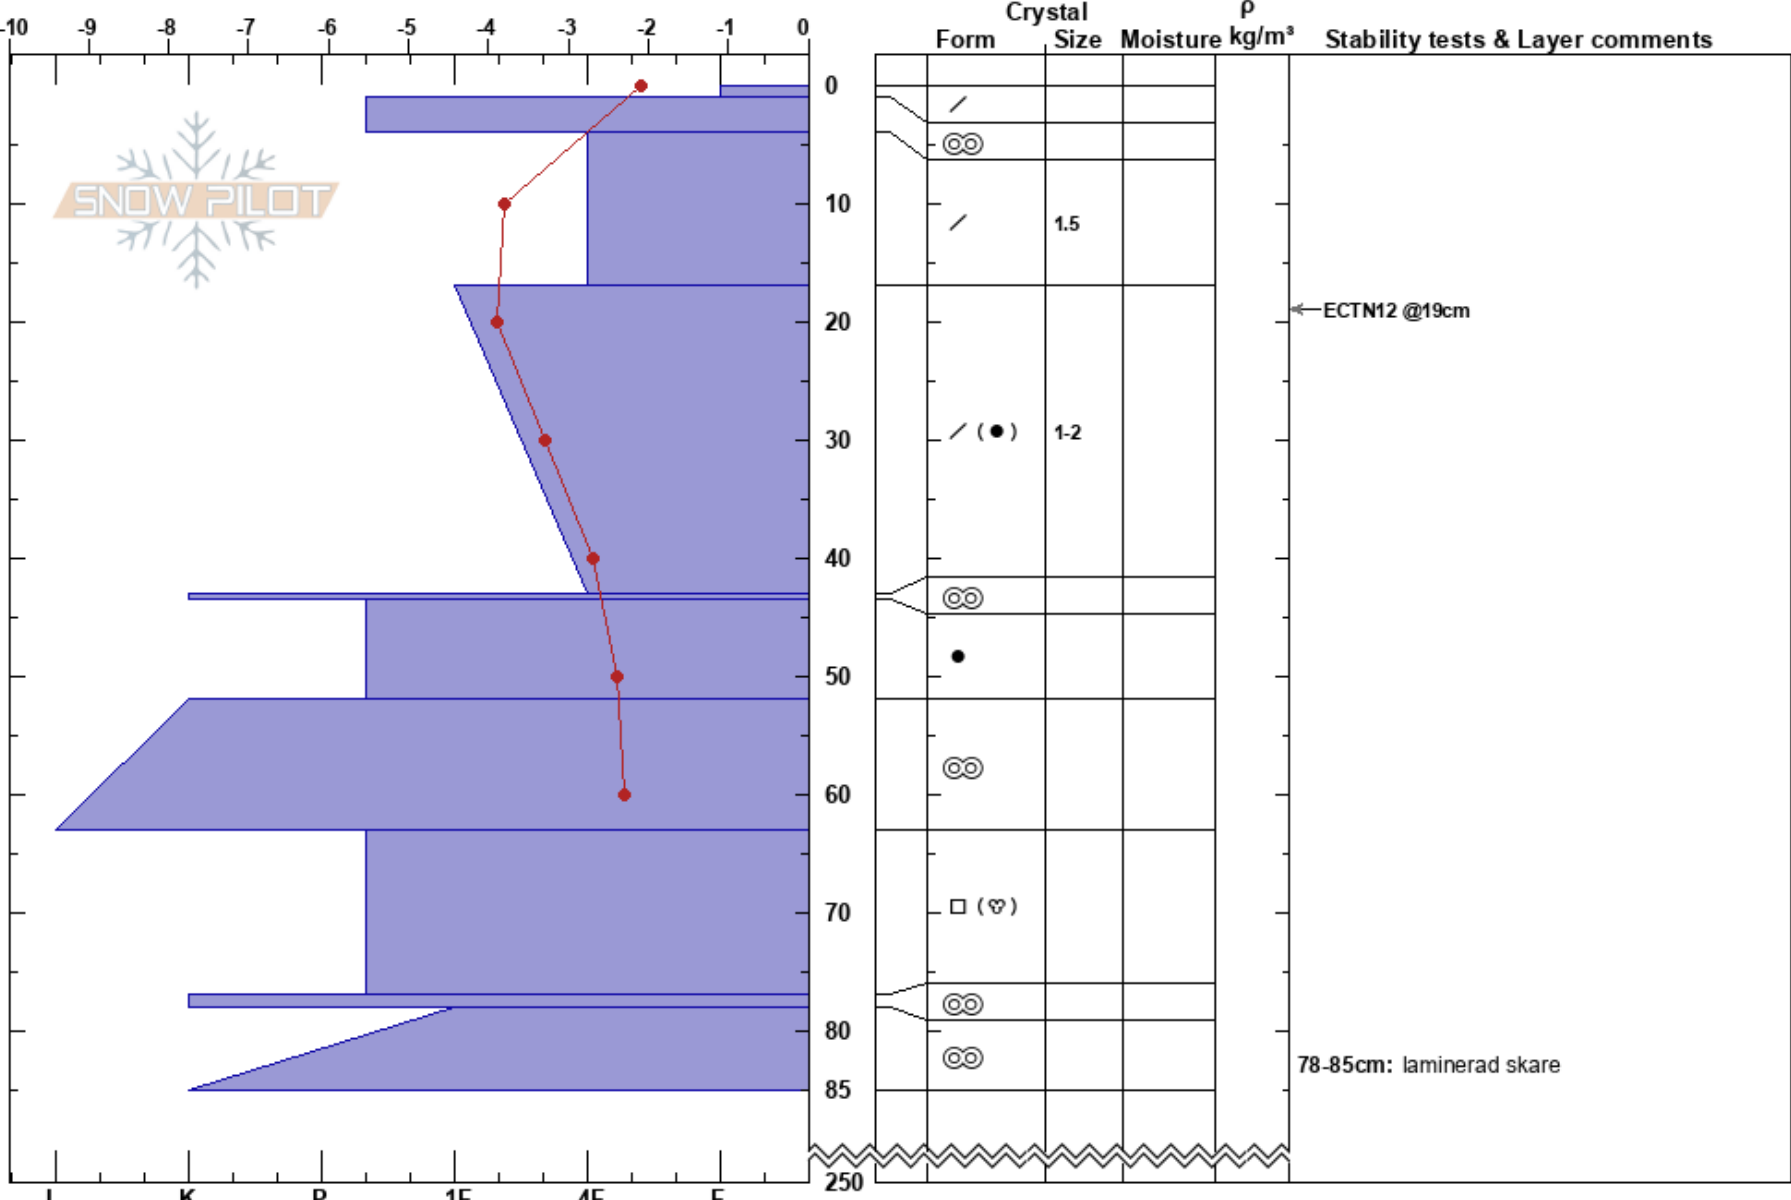

Gröna Spåret
 Abisko
 Sweden
 Elevation: 750 m
 Aspect: SE

Lars Nilsson
 17/04/2017 - 10:15
 Co-ord:
 Slope Angle: 26°
 Wind Loading: no

Stability: Good
 Air Temperature: -4.4°C
 Sky Cover: CLR
 Precipitation: NO
 Wind: SW Light Breeze

HS:250

Layer Notes:
 78-85cm: laminerad skare

Specifics: Pit dug in a Ski Area; Pit is representative of backcountry; We skied slope

Notes: TL, läslutning