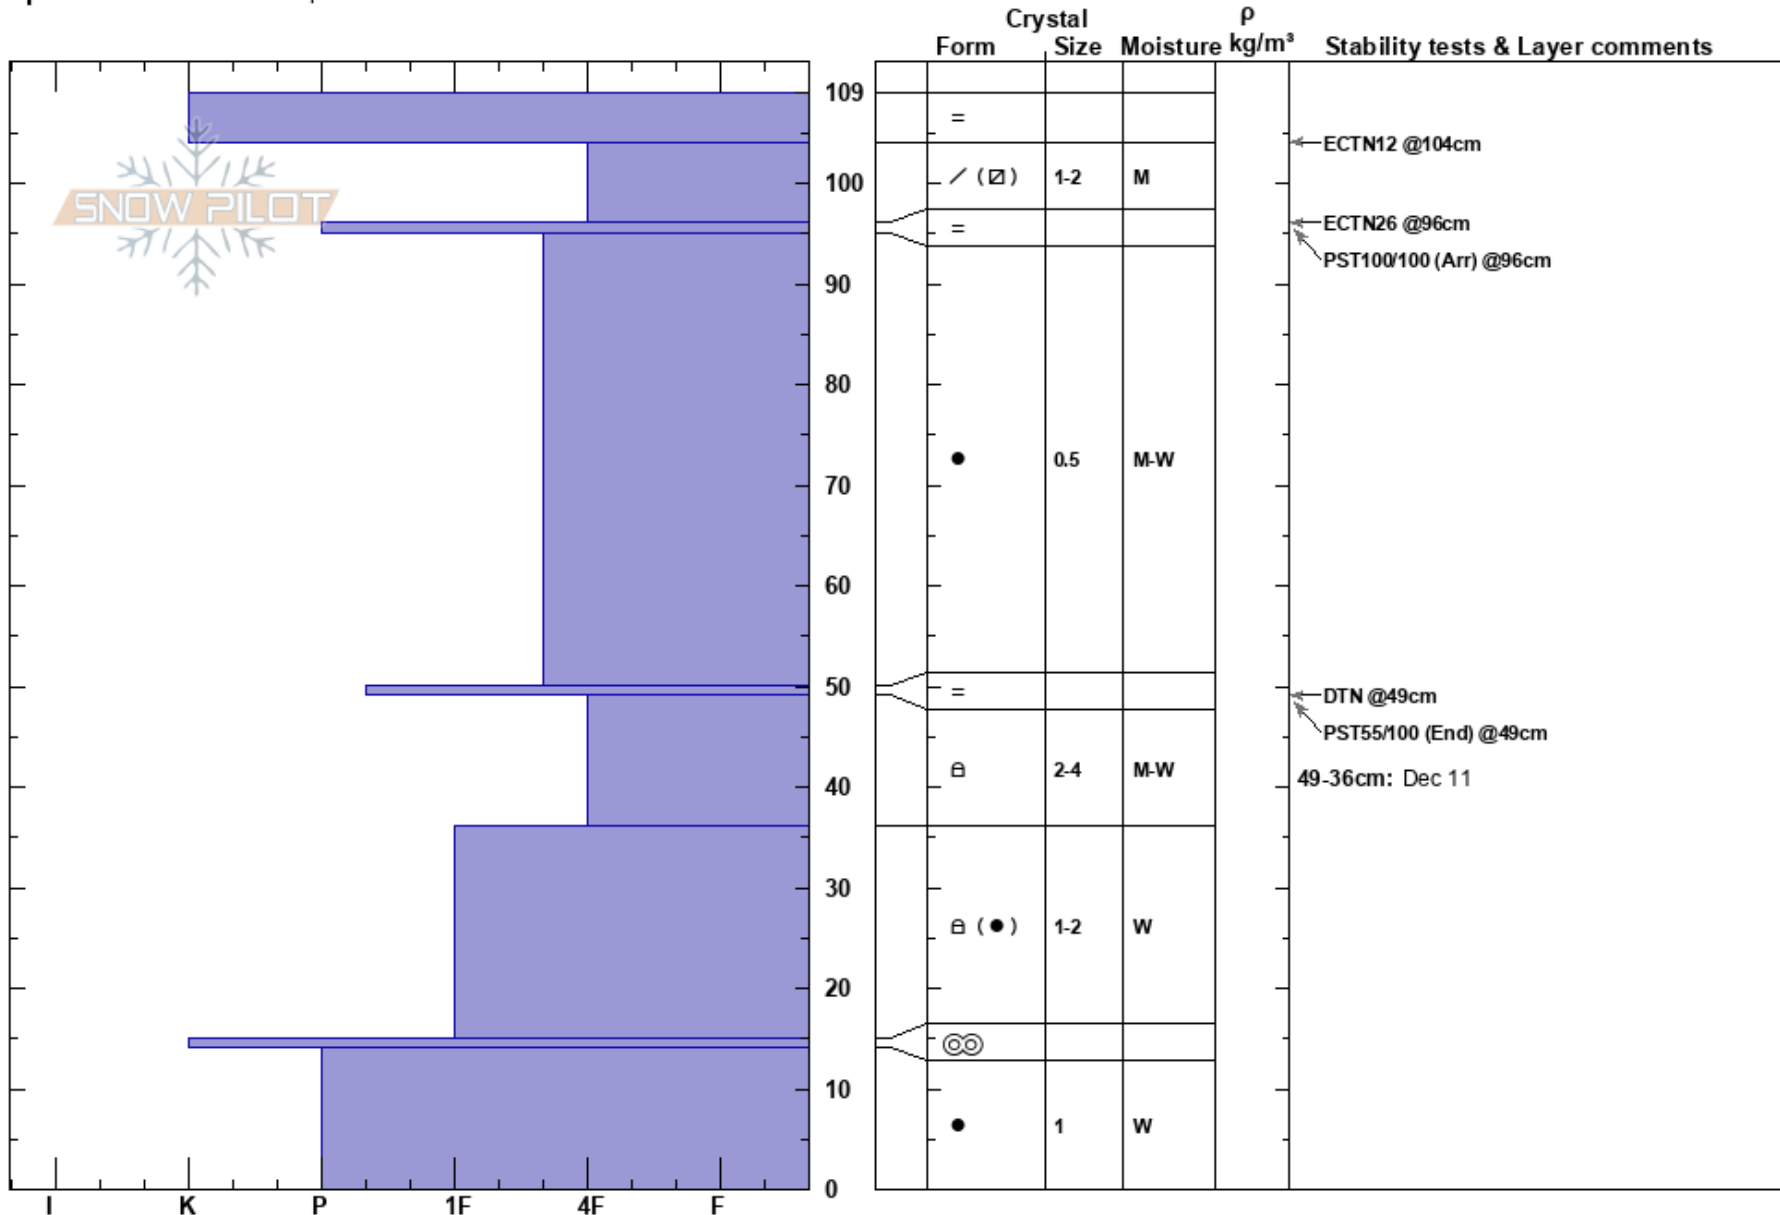

Silver Peak  
 Central Sierra  
 CA  
 Elevation: 7640 ft  
 Aspect: 1°

Brandon Schwartz  
 01/16/2021 - 10:30am  
 Co-ord: 39.22496N, -120.24093W  
 Slope Angle: 29°  
 Wind Loading: no

Stability: Good  
 Air Temperature: HS: 109  
 Sky Cover: CLR  
 Precipitation: NO  
 Wind: Calm  
 PF: 10 49-36cm: Dec 11  
 PS: 1

Specifics: Ski tracks on slope

Notes: Pit dug below treeline.