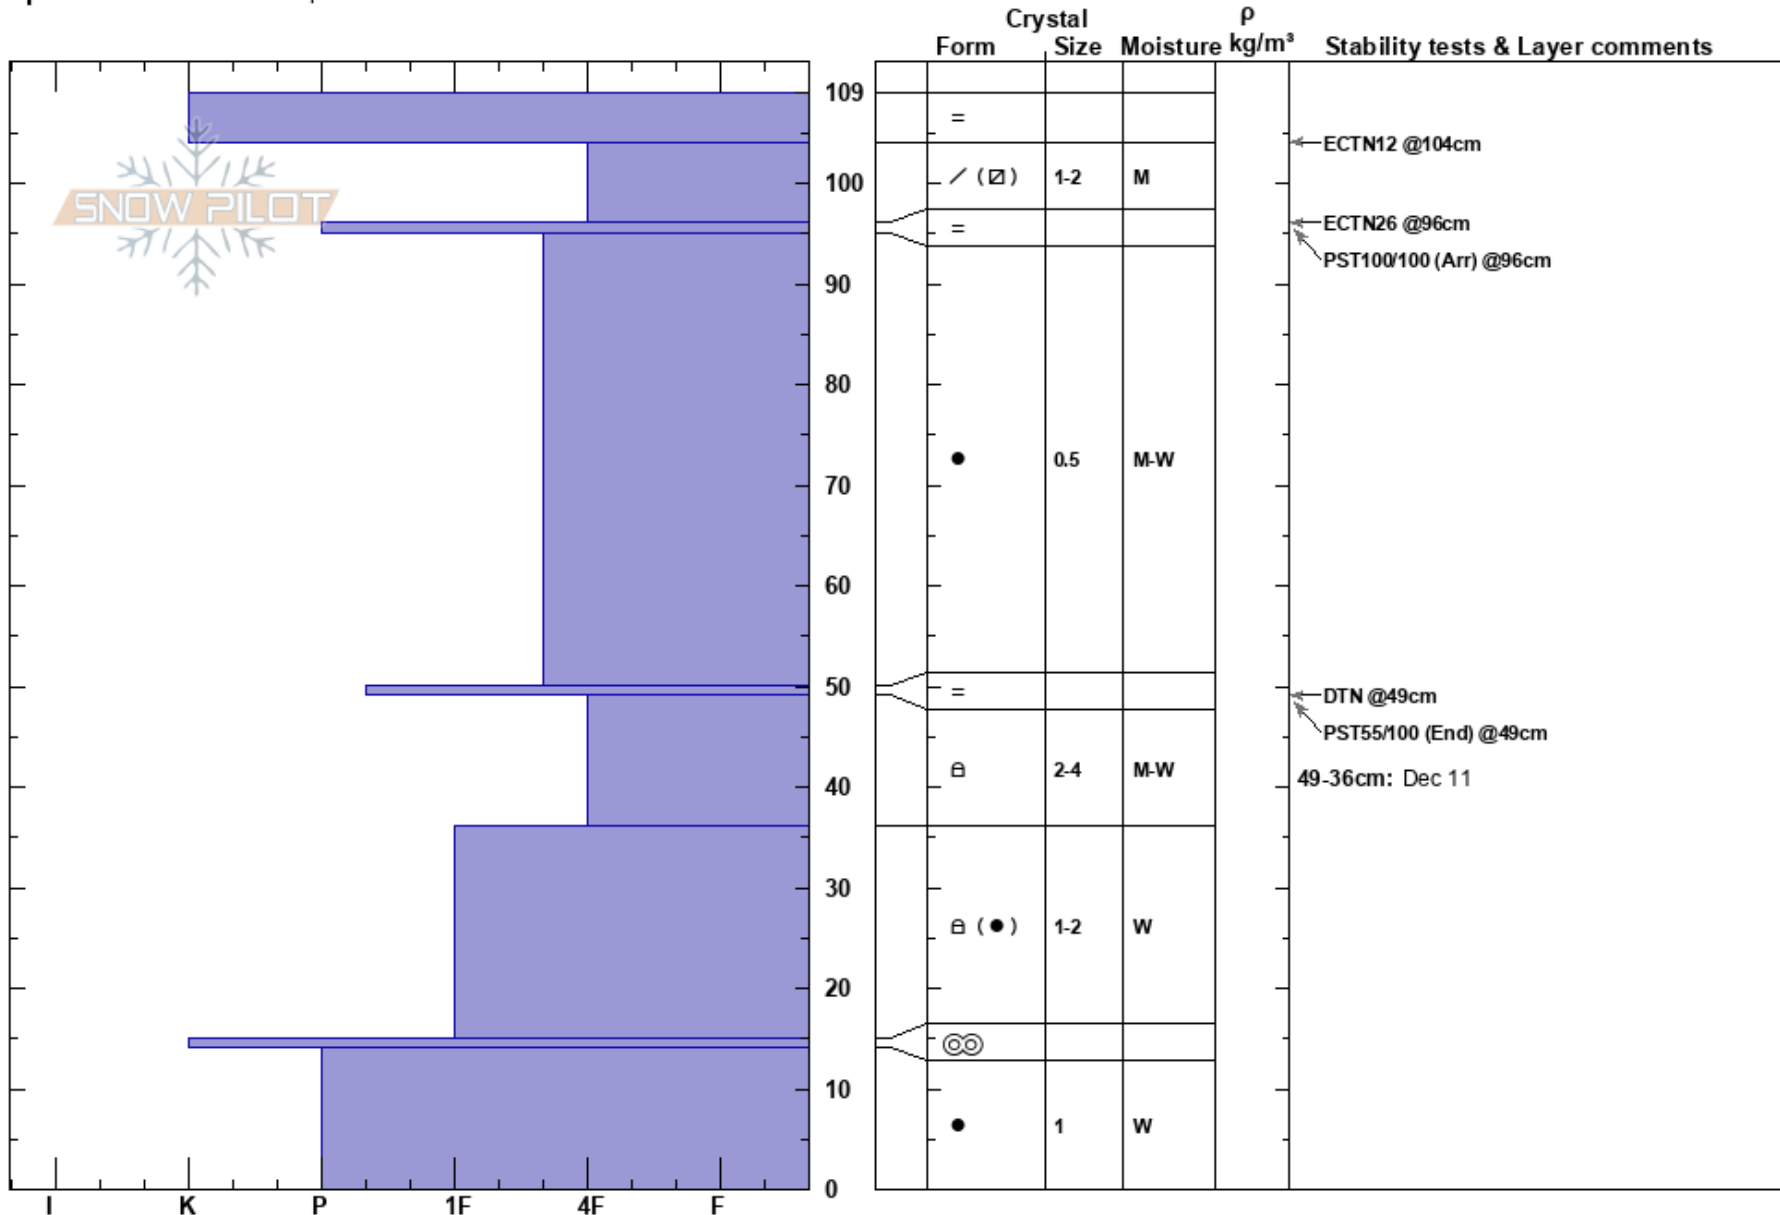

Silver Peak
 Central Sierra
 CA
 Elevation: 7640 ft
 Aspect: 1°

Brandon Schwartz
 01/16/2021 - 10:30am
 Co-ord: 39.22496N, -120.24093W
 Slope Angle: 29°
 Wind Loading: no

Stability: Good
 Air Temperature: HS: 109
 Sky Cover: CLR
 Precipitation: NO
 Wind: Calm
 PF: 10 49-36cm: Dec 11
 PS: 1

Specifics: Ski tracks on slope

Notes: Pit dug below treeline.