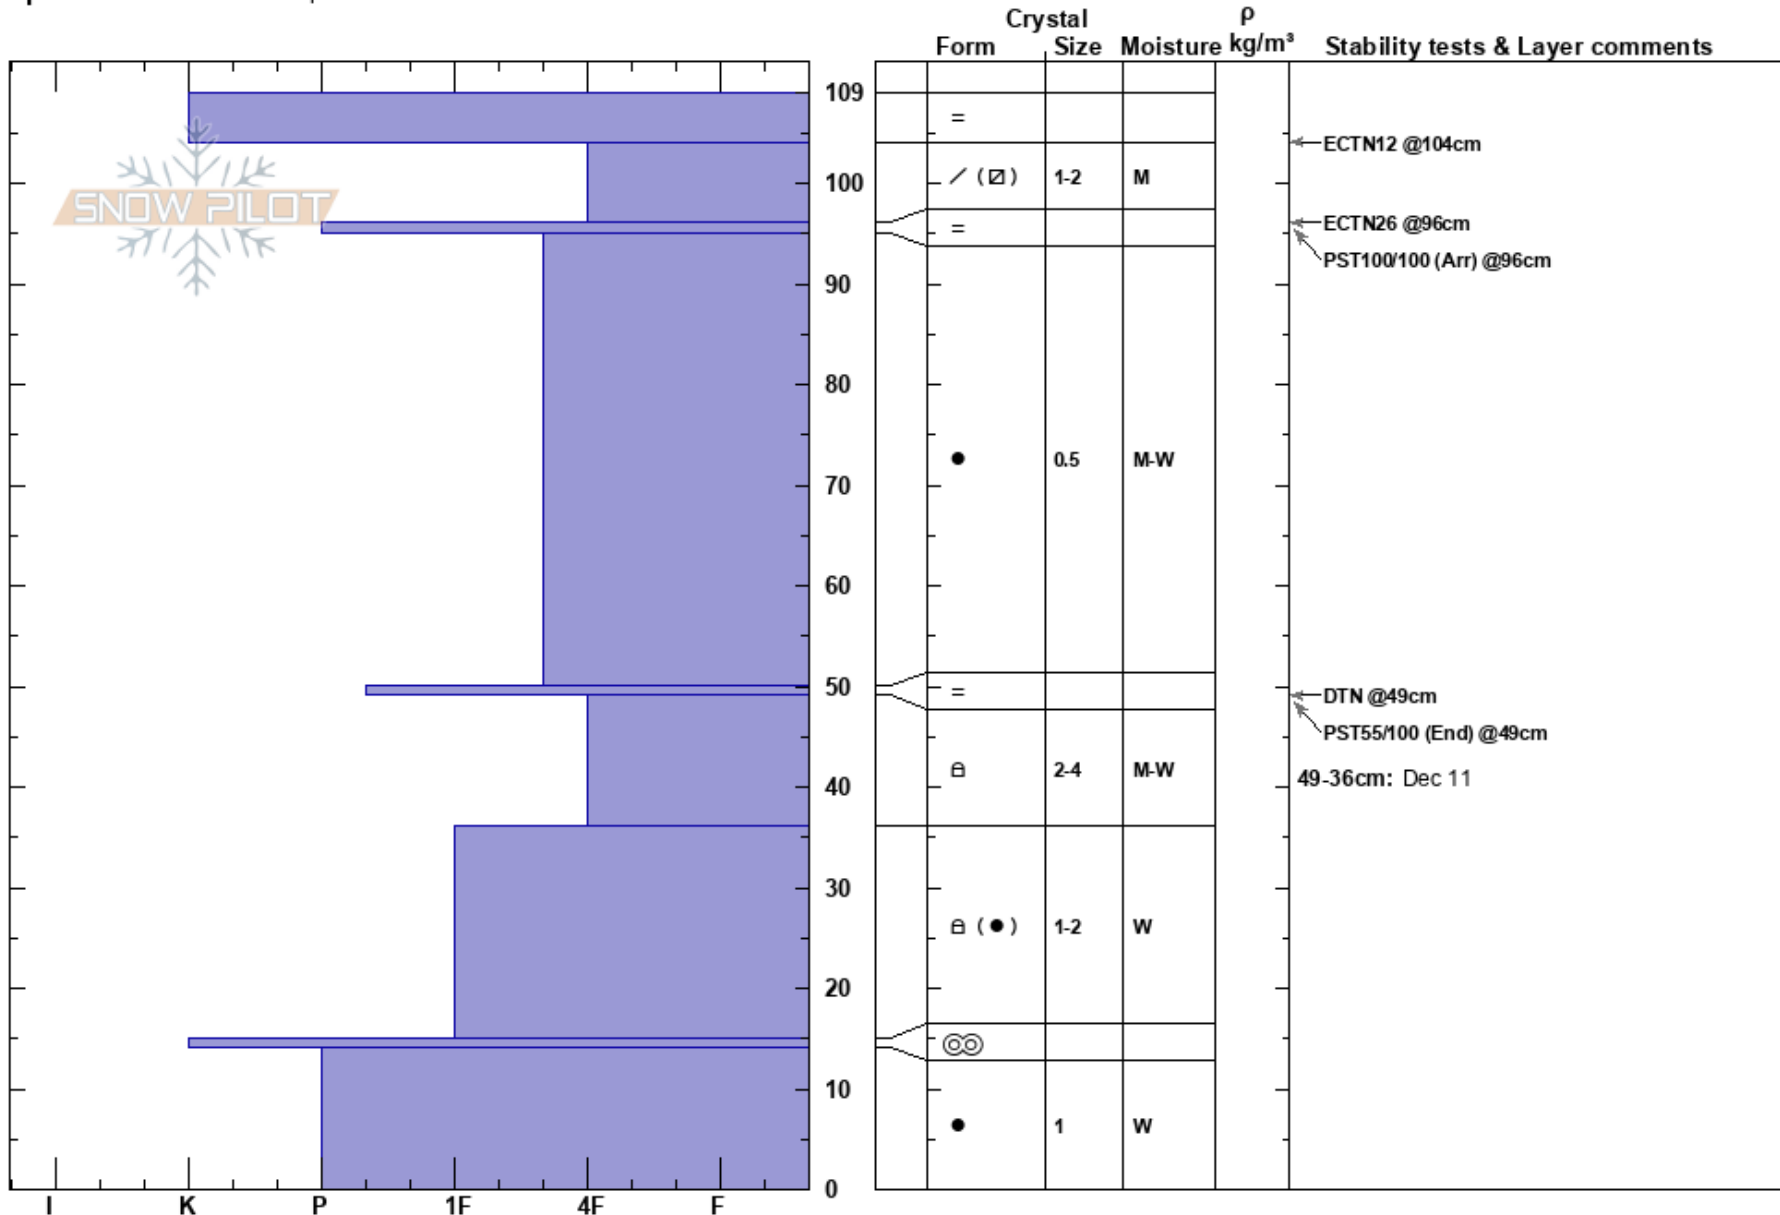

Silver Peak
 Central Sierra
 CA
 Elevation: 7640 ft
 Aspect: 1°

Brandon Schwartz
 01/16/2021 - 10:30am
 Co-ord: 39.22496N, -120.24093W
 Slope Angle: 29°
 Wind Loading: no

Stability: Good
 Air Temperature:
 Sky Cover: CLR
 Precipitation: NO
 Wind: Calm

HS: 109
 PF: 10 49-36cm: Dec 11
 PS: 1

Layer Notes:

Specifics: Ski tracks on slope

Notes: Pit dug below treeline.