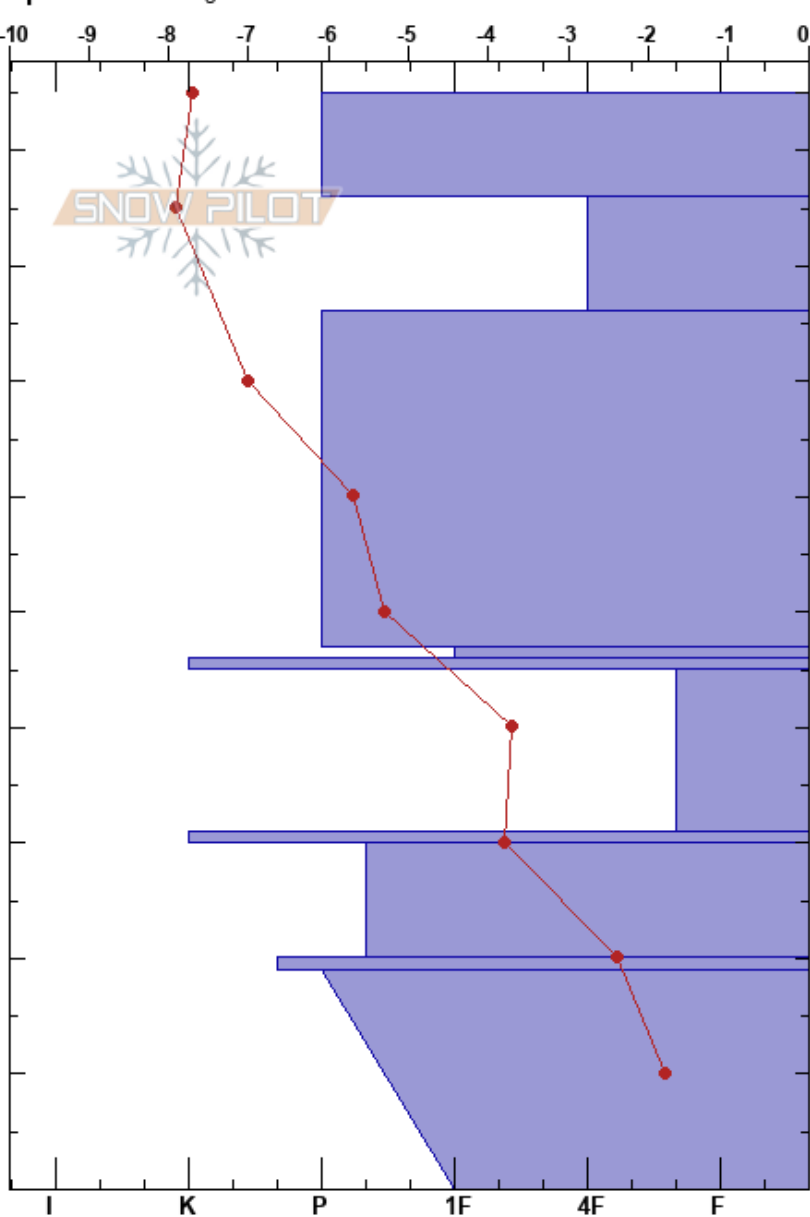

Low Shoulder
Madison Range-N
MT

Chris Welch
01/16/2021 - 11:22am
Co-ord: 12T 464985W 5013422N
Slope Angle:
Wind Loading: previous

Stability:
Air Temperature: -7.2°C
Sky Cover: BKN
Precipitation: NO
Wind: NW Light Breeze

HS:95
45-31cm: Problematic layer
31-30cm: broken

Elevation: 9700 ft
Aspect: 155°

Specifics: Pit dug in a Ski Area

Form	Crystal Size	Moisture	ρ kg/m ³	Stability tests & Layer comments
/				
□	0.5			
□ (●)	0.5			
□	0.5			
■				
^ (□)	3 (2)			← ECTP30 @35cm
-				31-30cm: broken
■ (□)				
^ (^)				