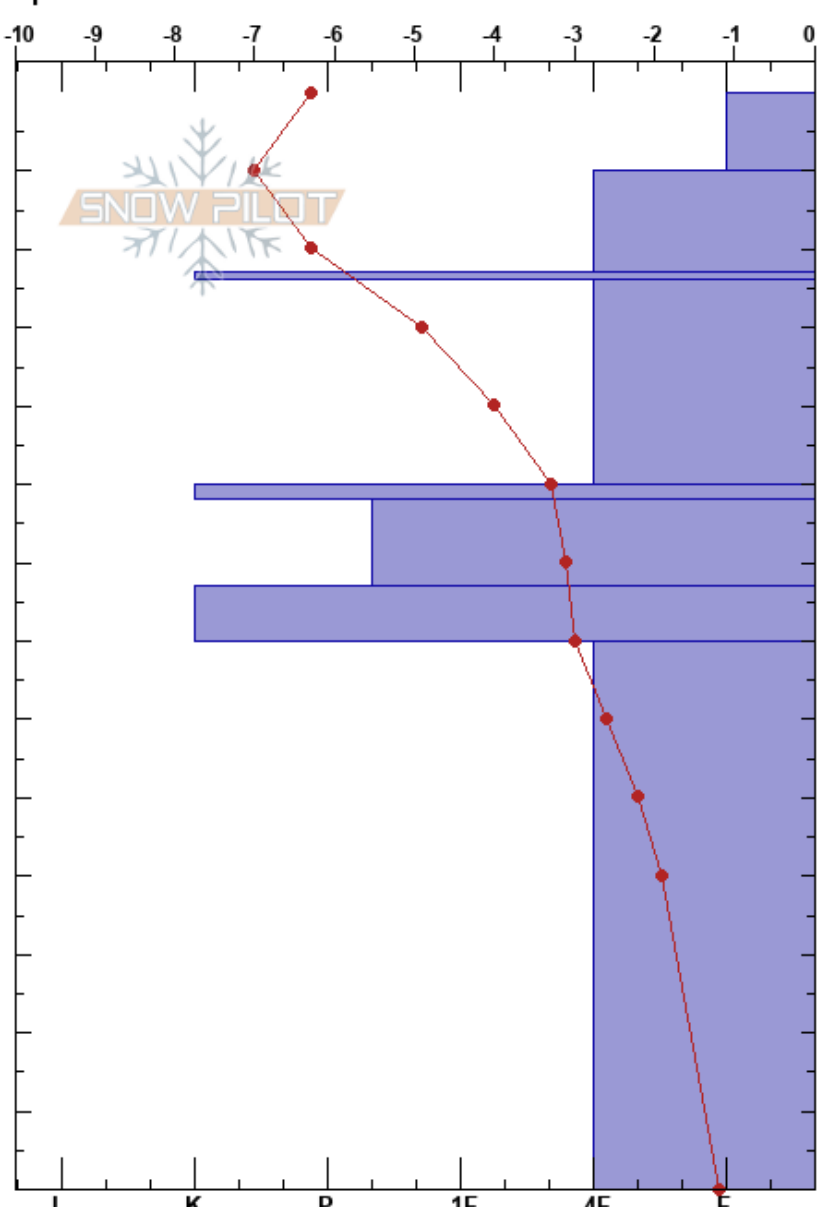

Valletjakkevinds Ö16/4
 Hemavan
 Sweden
Elevation: 1260 m
Aspect: 254°
Specifics:

Mojo Andersson
 16/04/2017 - 12:15
Co-ord:
Slope Angle: 26°
Wind Loading: yes

Stability:
Air Temperature: -8.4°C
Sky Cover: BKN
Precipitation: NO
Wind: SE Light Breeze

HS: 140
23-24cm: Skare
63-70cm: lam skarar

Form	Crystal		ρ kg/m ³	Stability tests & Layer comments
	Size	Moisture		
/	0.5	D	1.5	
				← ECTP7 @23cm FC 1-3 mm. 23-24cm: Skare
⊙⊙				
				← ECTP21 @63cm FC 0.5-2 mm. På skar 63-70cm: lam skarar
□	1-3.5			