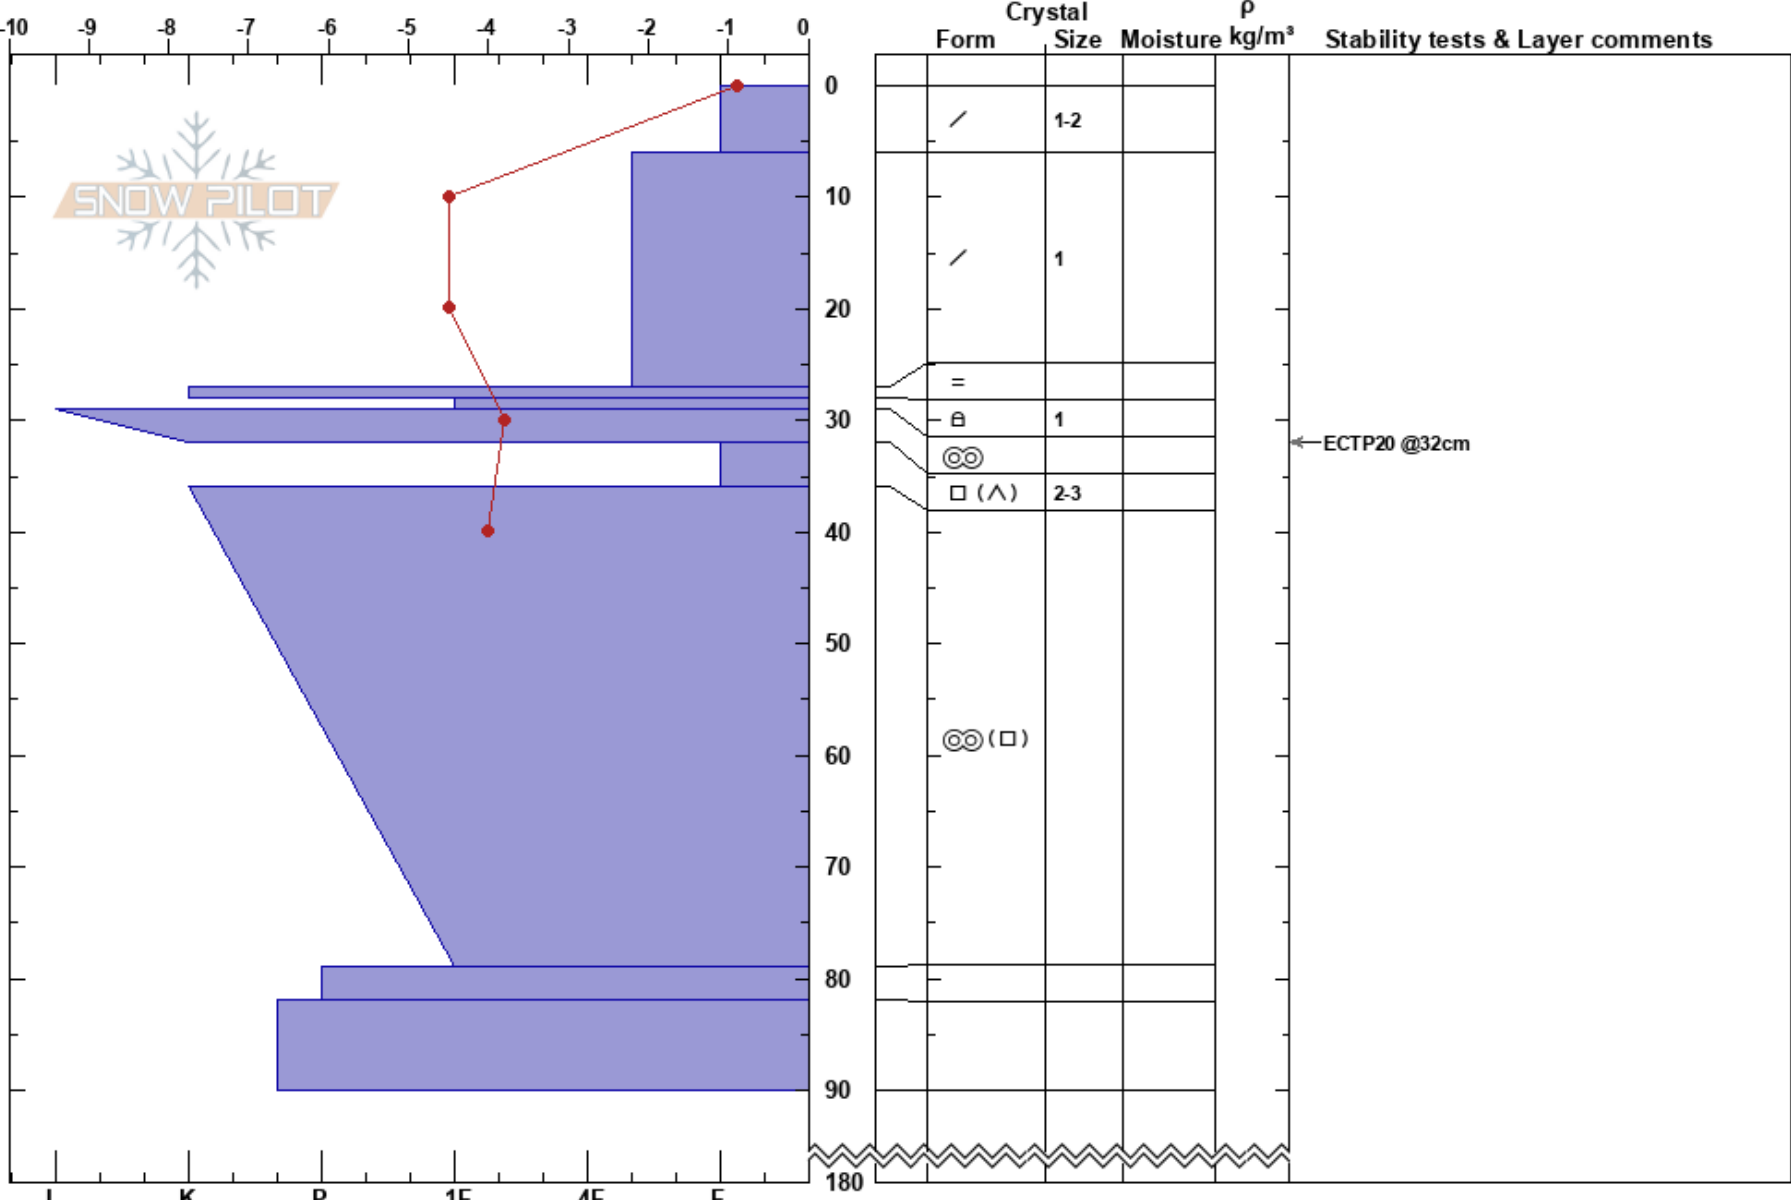

Norra ravin  
 Abisko  
 Sweden  
**Elevation:** 740 m  
**Aspect:** E

Lars Nilsson  
 16/04/2017 - 10:37  
**Co-ord:**  
**Slope Angle:** 27°  
**Wind Loading:**

**Stability:**  
**Air Temperature:** -4°C  
**Sky Cover:** SCT  
**Precipitation:** NO  
**Wind:**  
**HS:** 180  
**PF:** 20  
**Layer Notes:**

**Specifics:** Pit dug in a Ski Area; Pit is representative of backcountry; Ski tracks on slope; We skied slope

**Notes:**