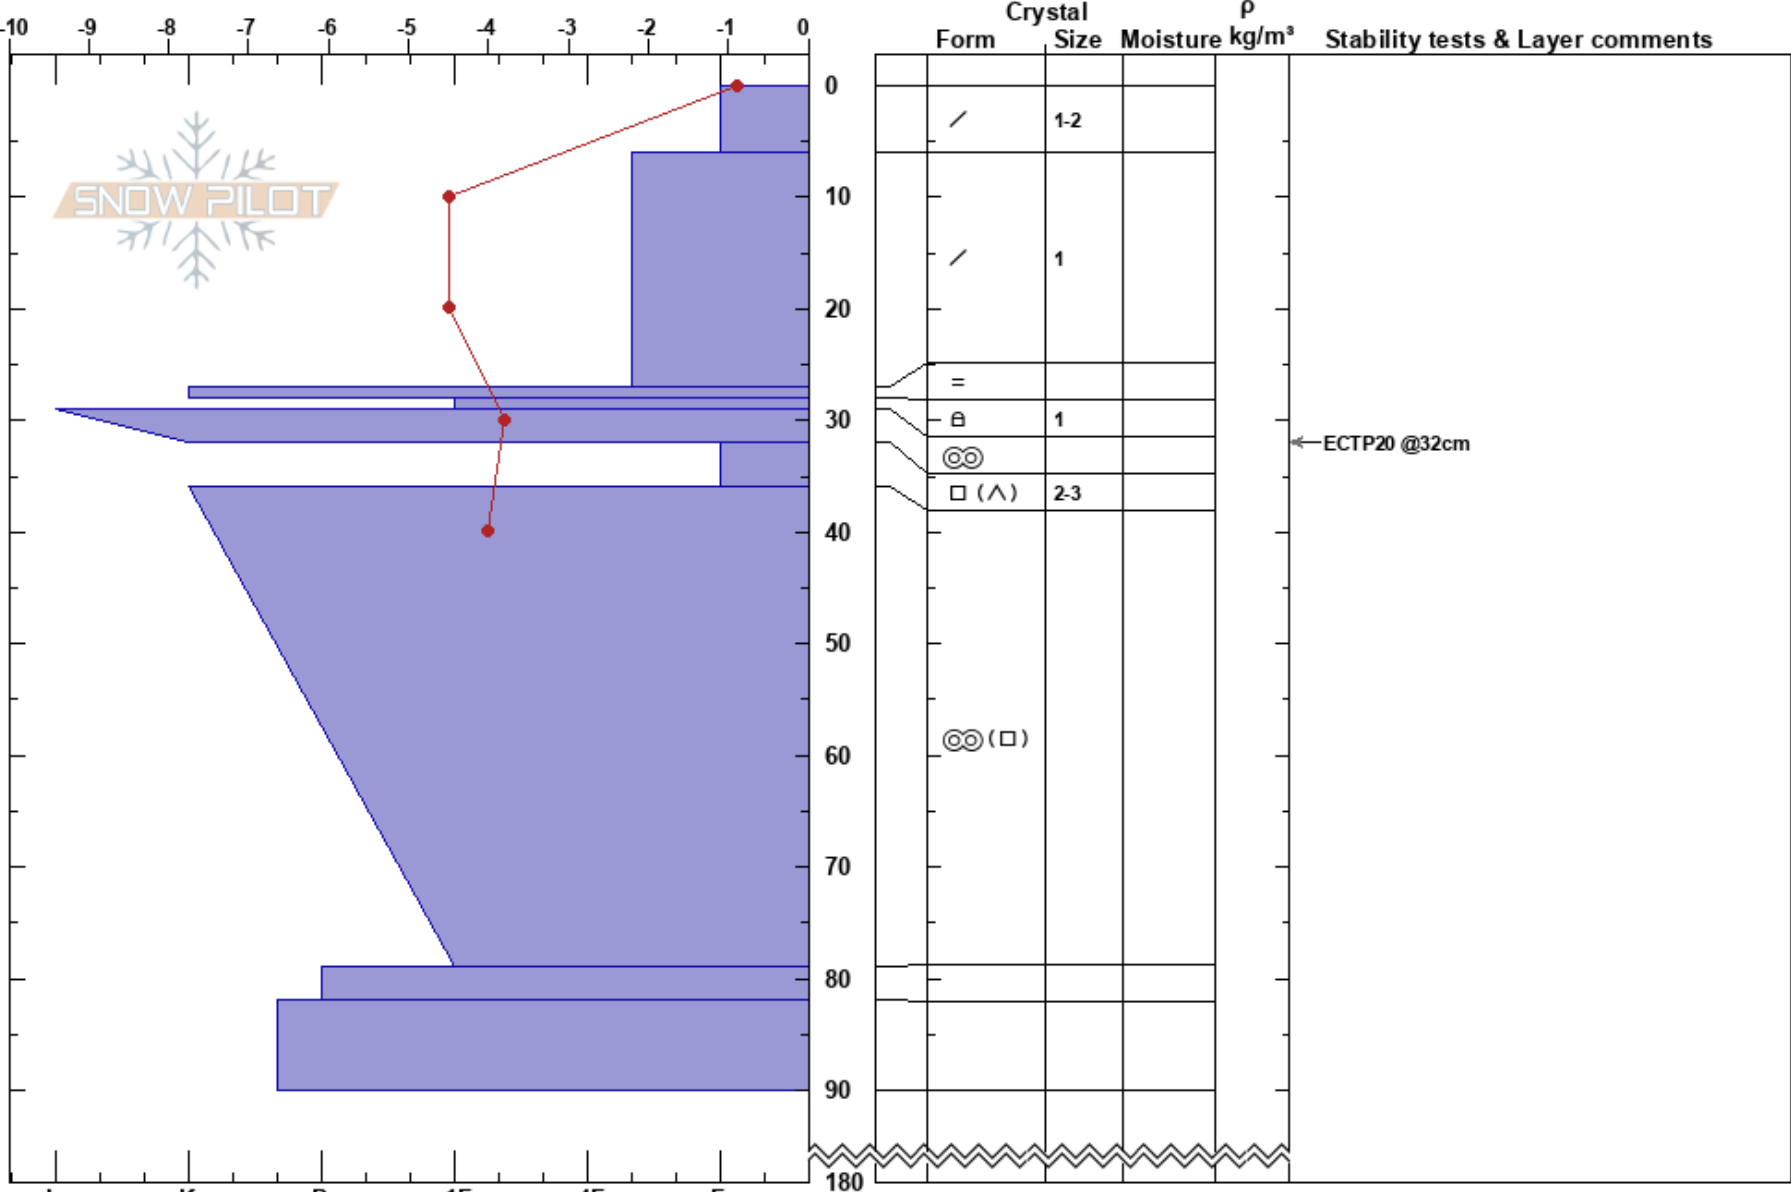

Norra ravin
 Abisko
 Sweden
 Elevation: 740 m
 Aspect: E

Lars Nilsson
 16/04/2017 - 10:37
 Co-ord:
 Slope Angle: 27°
 Wind Loading:

Stability: HS: 180
 Air Temperature: -4°C PF: 20
 Sky Cover: SCT
 Precipitation: NO
 Wind:

Layer Notes:

Specifics: Pit dug in a Ski Area; Pit is representative of backcountry; Ski tracks on slope; We skied slope

Notes: