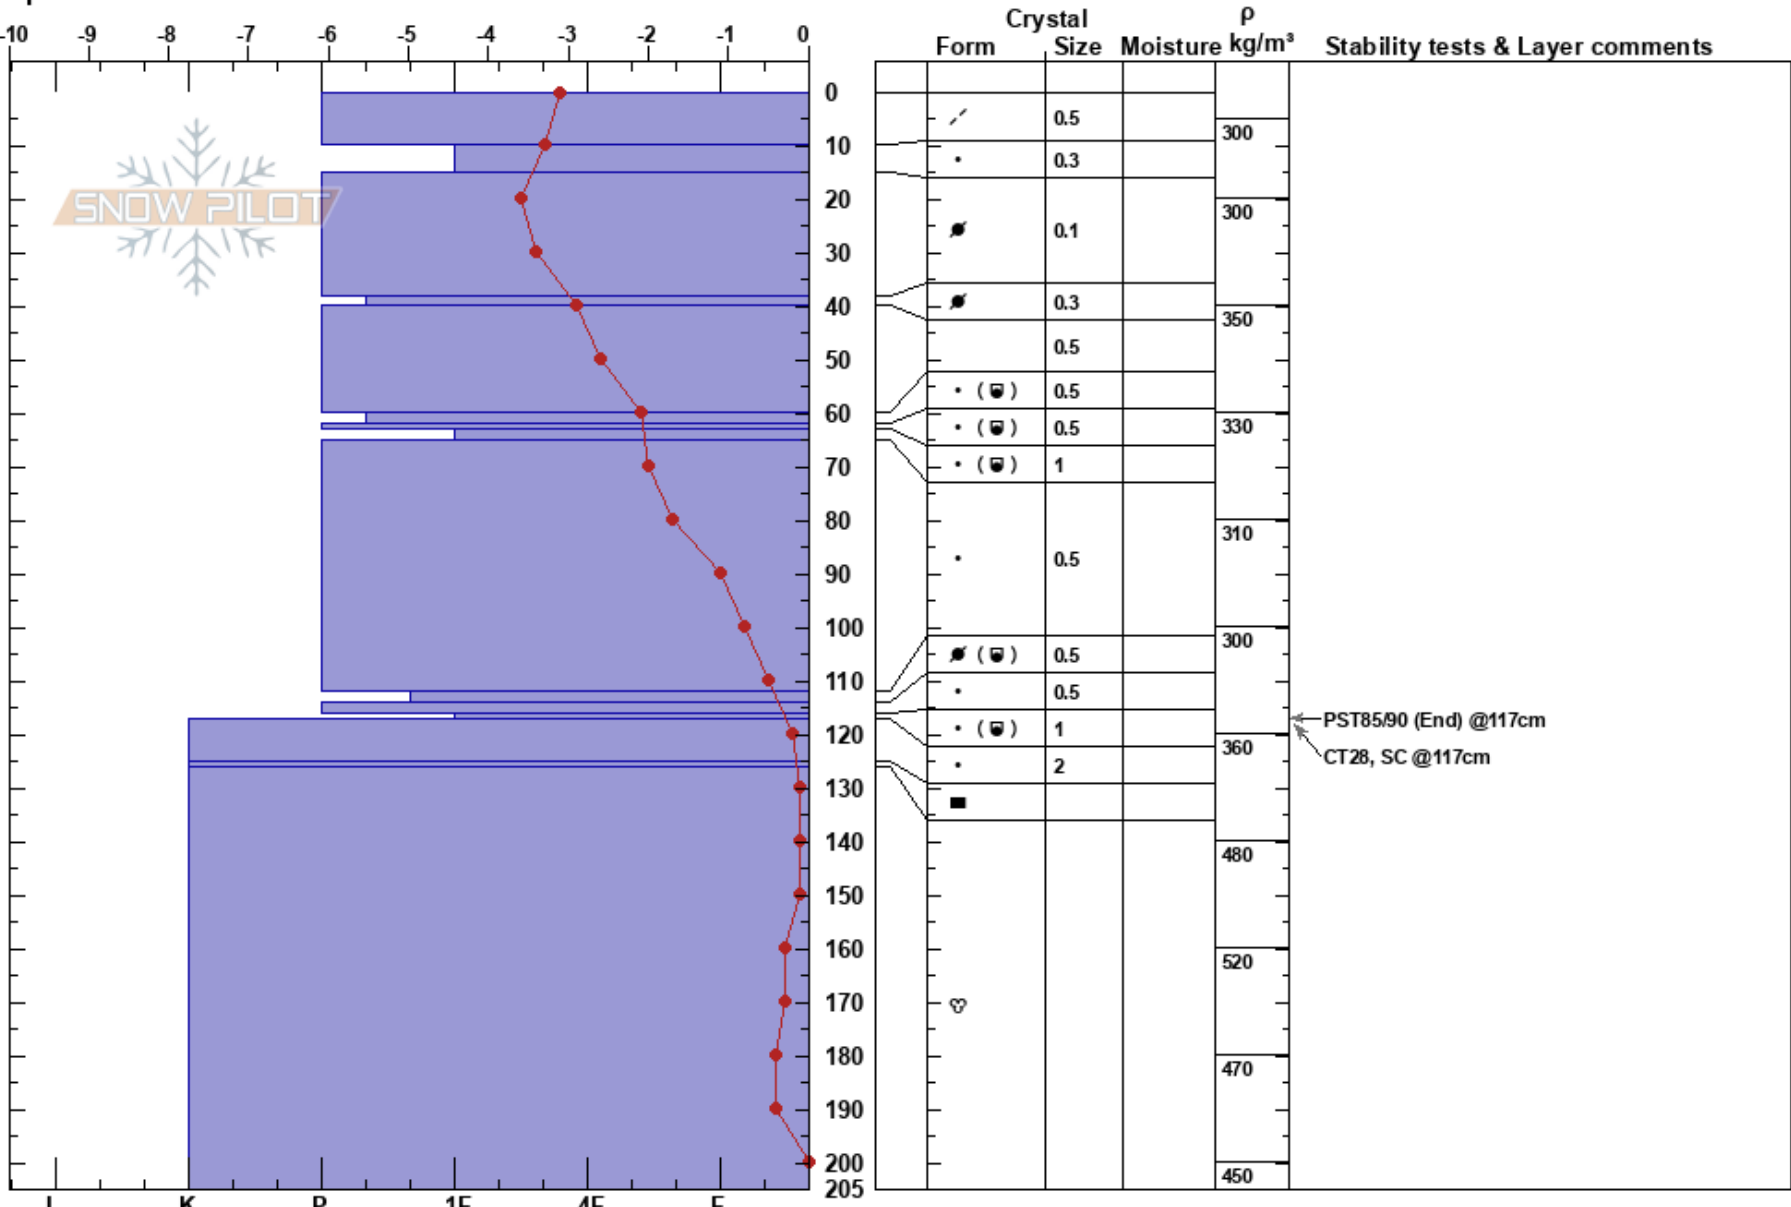

Skalafjall  
 Norðanverðir Vestfirðir  
 Iceland  
 Elevation: 600 m  
 Aspect: 180°  
 Specifics:

Jóhann Hannibalsson  
 15/04/2017 - 14:00  
 Co-ord: 66.11934N, -23.32895W  
 Slope Angle: 26°  
 Wind Loading: yes

Stability: HS:205  
 Air Temperature: -3.2°C  
 Sky Cover: OVC  
 Precipitation: S1  
 Wind: E Light Breeze  
 Layer Notes: 116-117cm: Problematic layer

Notes: Ný snjófíóð hafa ekki sést á svæðinu