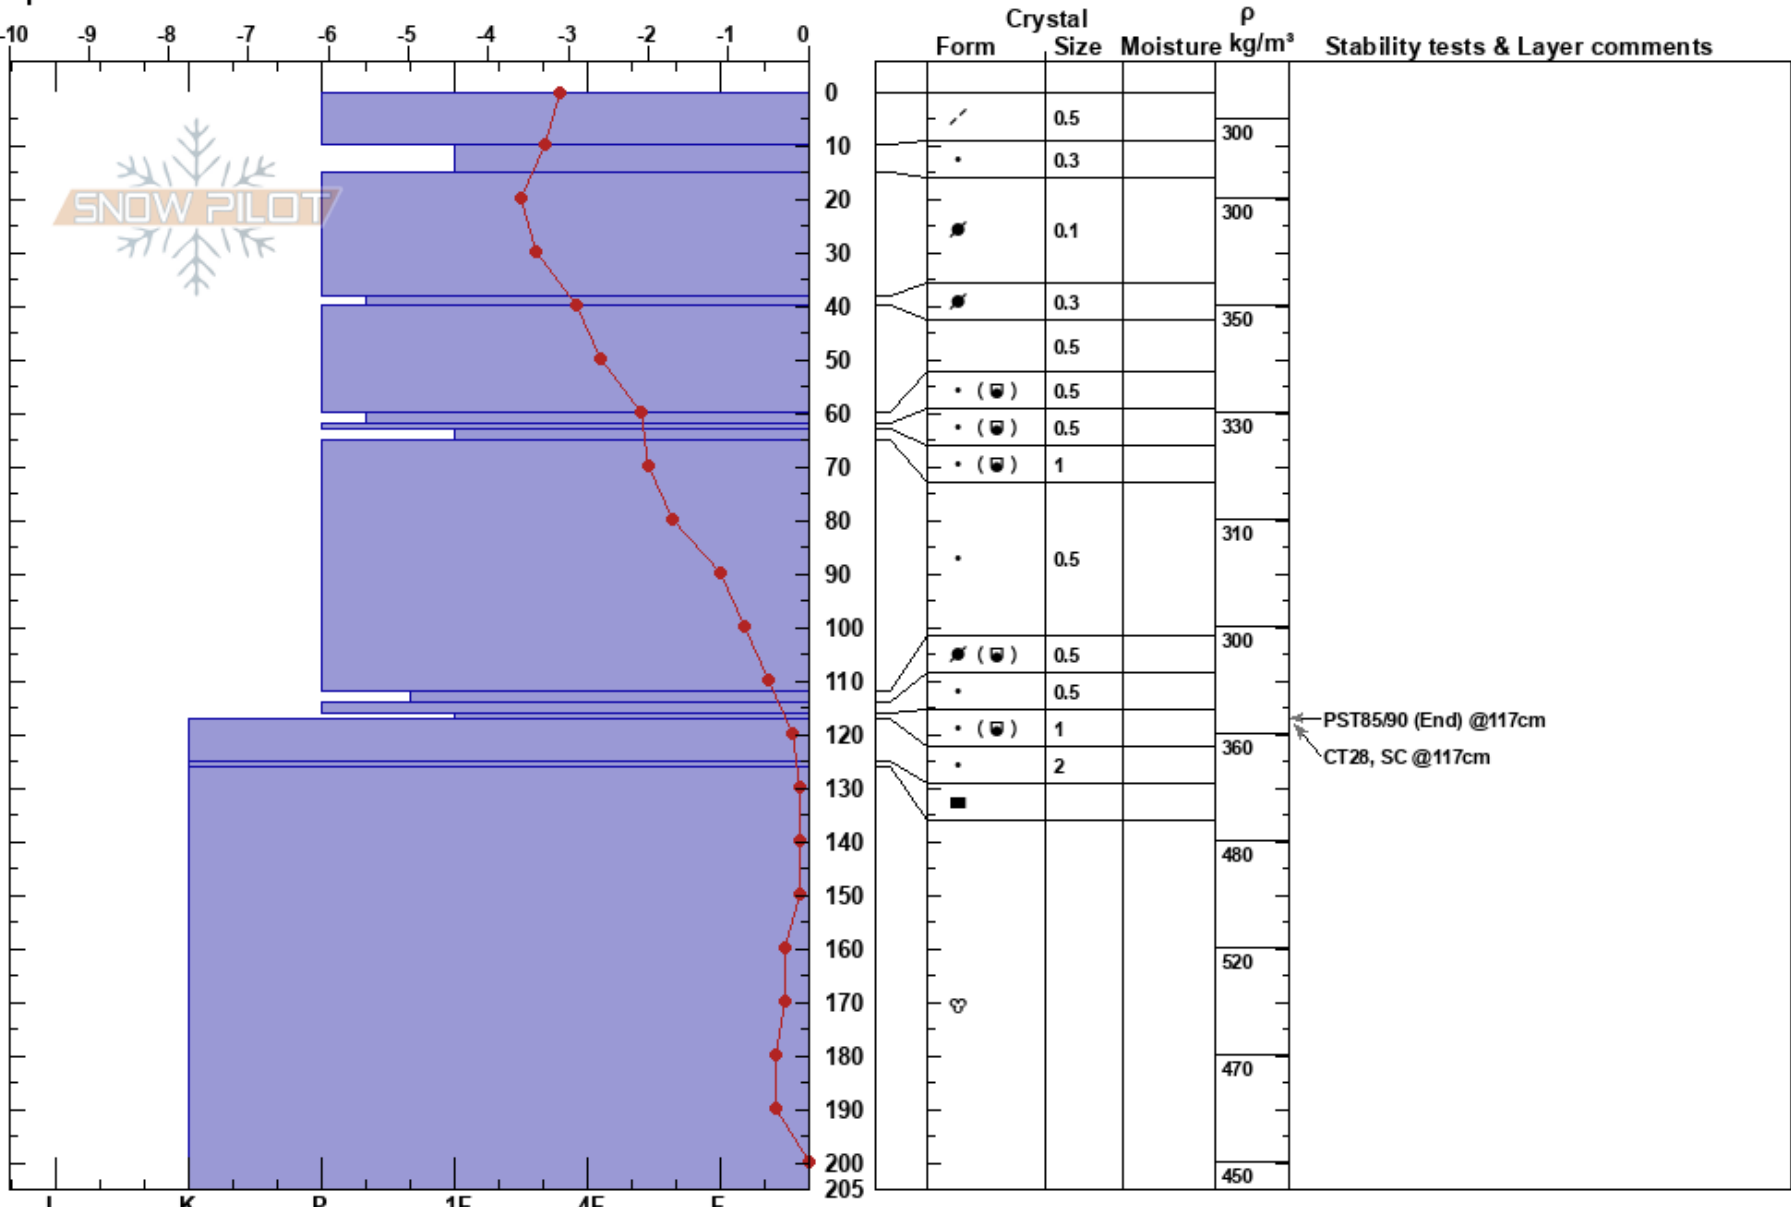

Skalafjall
 Norðanverðir Vestfirðir
 Iceland
 Elevation: 600 m
 Aspect: 180°
 Specifics:

Jóhann Hannibalsson
 15/04/2017 - 14:00
 Co-ord: 66.11934N, -23.32895W
 Slope Angle: 26°
 Wind Loading: yes

Stability: HS:205
 Air Temperature: -3.2°C
 Sky Cover: OVC
 Precipitation: S1
 Wind: E Light Breeze
 Layer Notes: 116-117cm: Problematic layer

Notes: Ný snjófíóð hafa ekki sést á svæðinu