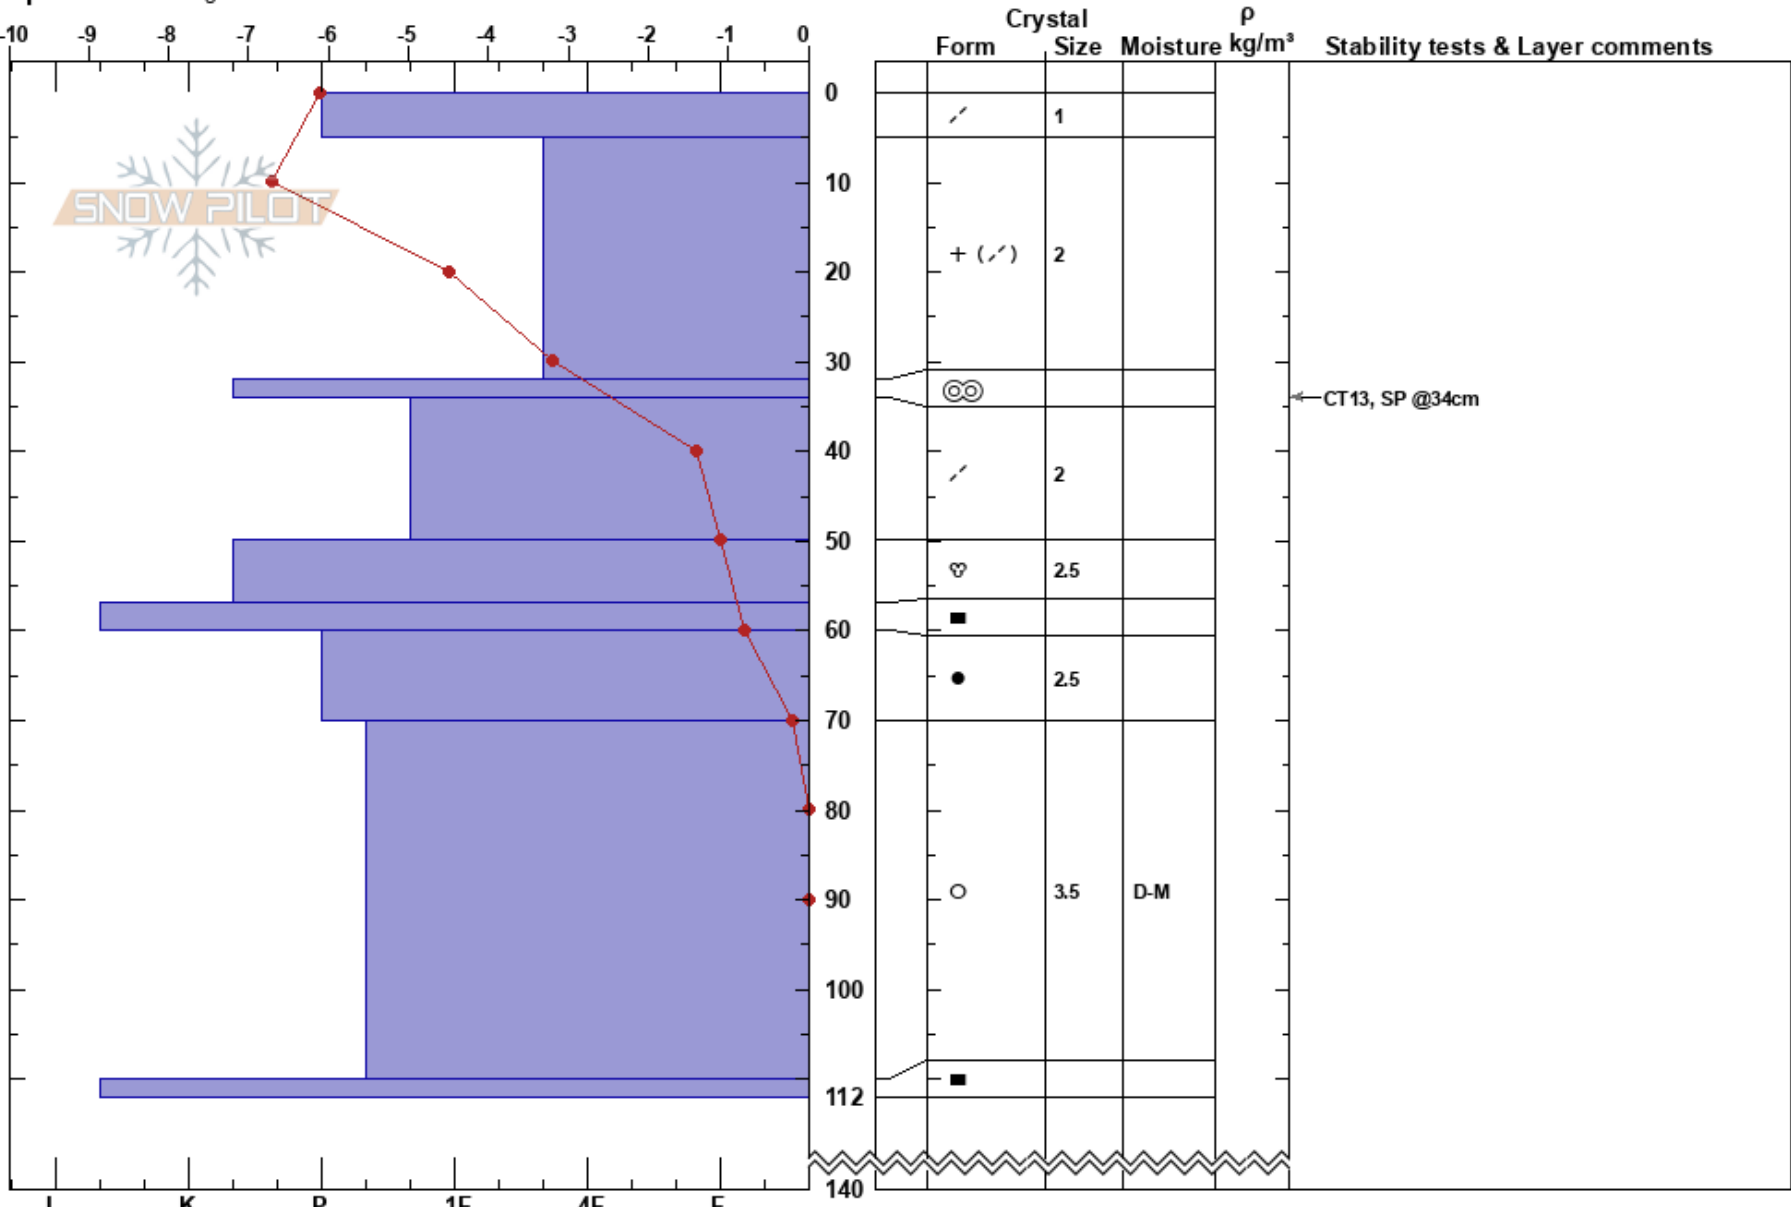

Ofan þvergil grashola  
 Tröllaskagi  
 Iceland  
 Elevation: 650 m  
 Aspect: 150°  
 Specifics: Pit dug in a Ski Area

Gestur Hansson  
 15/04/2017 - 08:00  
 Co-ord: 66.12821N, -18.99454W  
 Slope Angle: 28°  
 Wind Loading:

Stability: HS: 140  
 Air Temperature: -7.2°C PF: 30 5-32cm: Problematic layer  
 Sky Cover: OVC  
 Precipitation: S-1  
 Wind: SW Light Breeze

Notes: