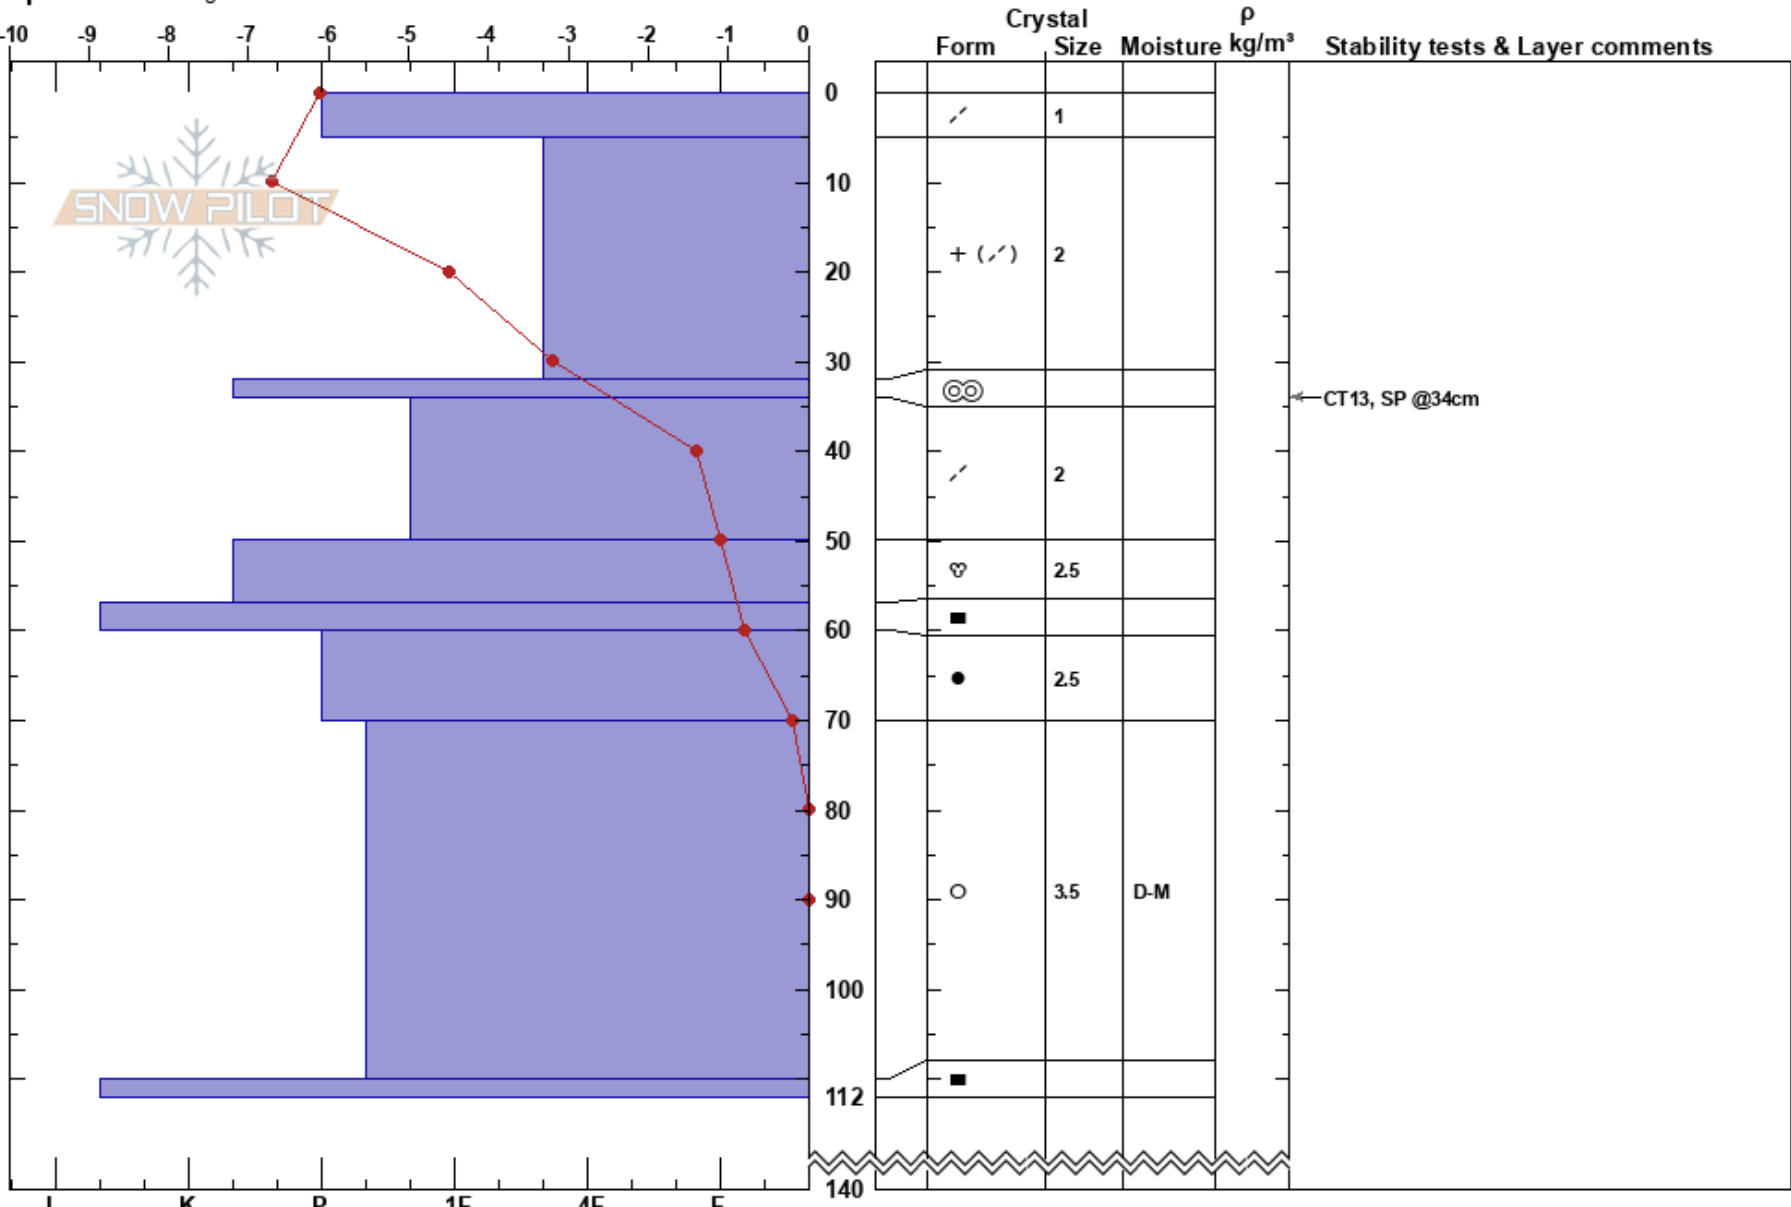

Ofan þvergil grashola  
Tröllaskagi  
Iceland  
Elevation: 650 m  
Aspect: 150°  
Specifics: Pit dug in a Ski Area

Gestur Hansson  
15/04/2017 - 08:00  
Co-ord: 66.12821N, -18.99454W  
Slope Angle: 28°  
Wind Loading:

Stability: HS: 140  
Air Temperature: -7.2°C PF: 30 5-32cm: Problematic layer  
Sky Cover: OVC  
Precipitation: S-1  
Wind: SW Light Breeze

Notes: