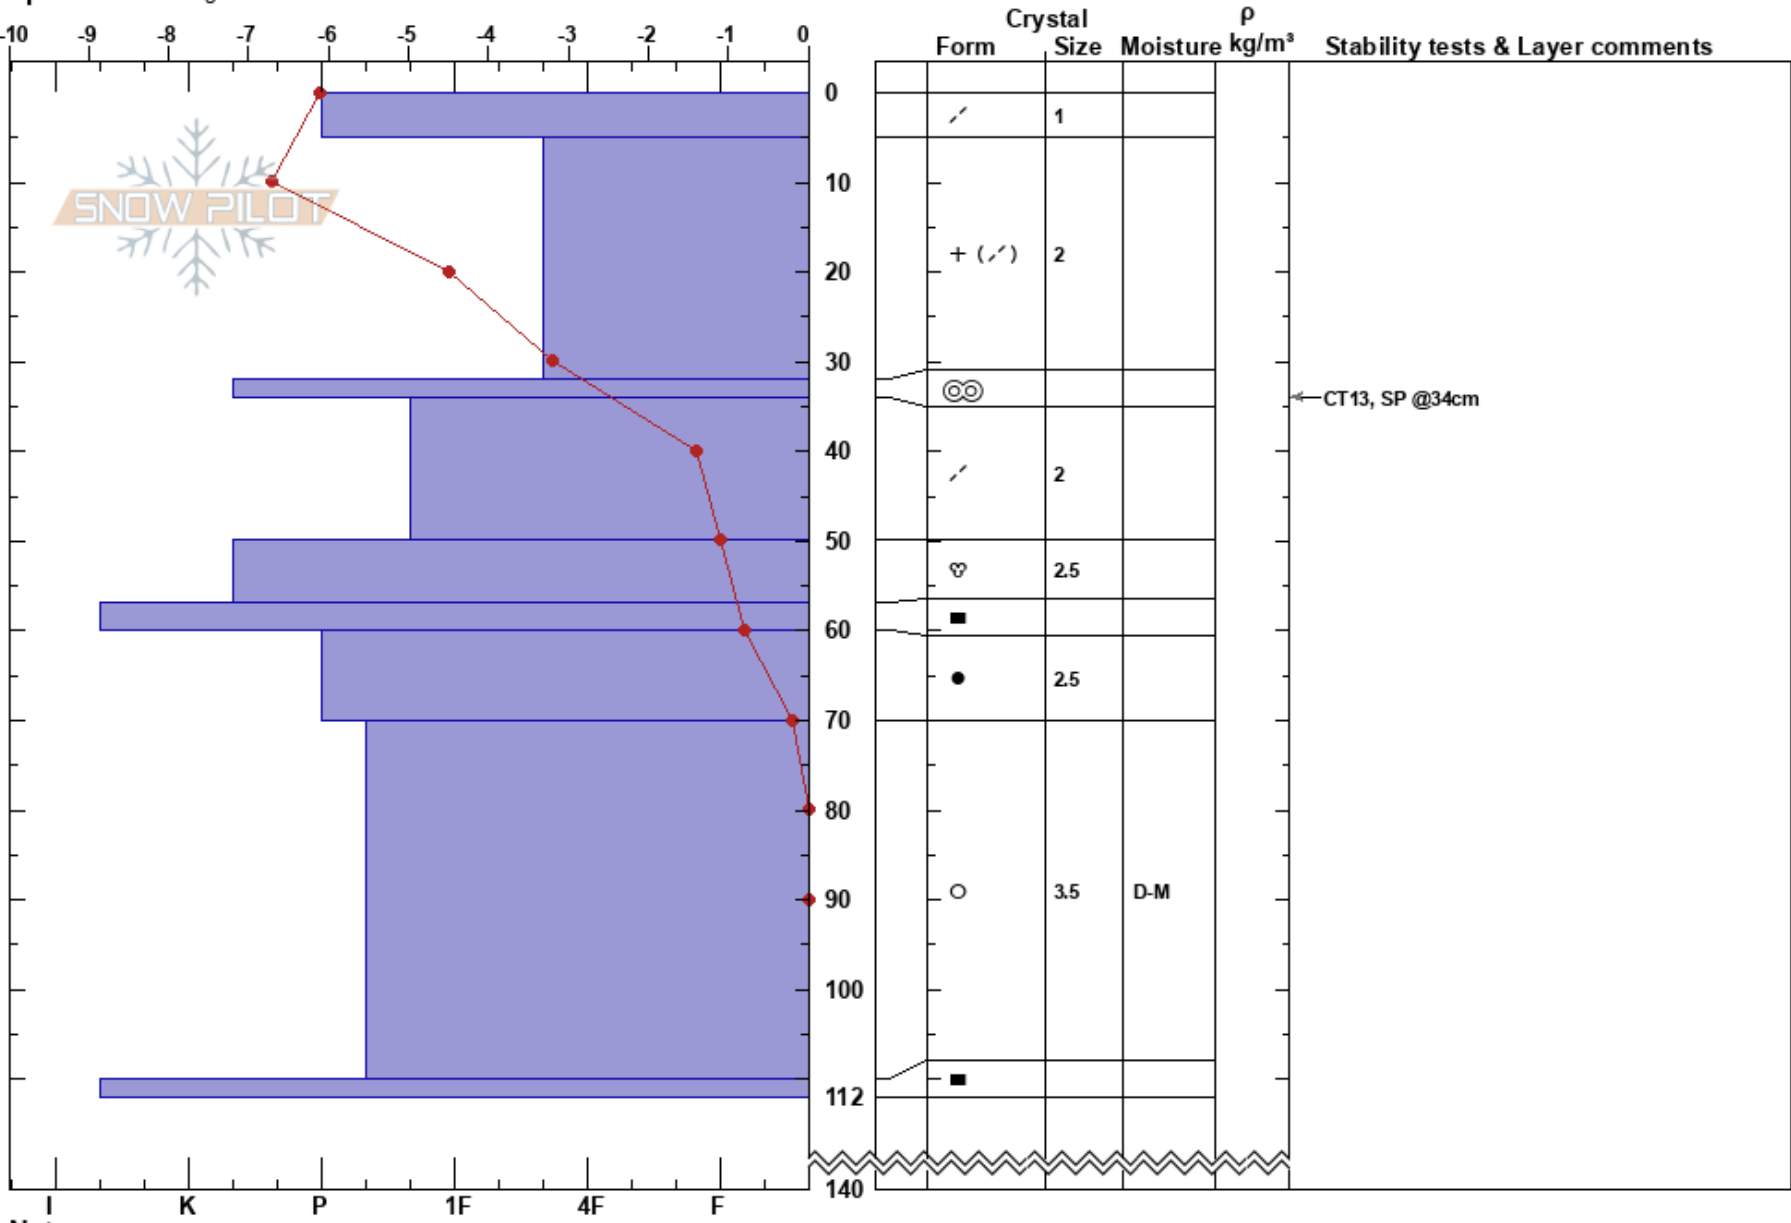

Ofan þvergil grashola
Tröllaskagi
Iceland
Elevation: 650 m
Aspect: 150°
Specifics: Pit dug in a Ski Area

Gestur Hansson
15/04/2017 - 08:00
Co-ord: 66.12821N, -18.99454W
Slope Angle: 28°
Wind Loading:

Stability: HS: 140
Air Temperature: -7.2°C PF: 30 5-32cm: Problematic layer
Sky Cover: OVC
Precipitation: S-1
Wind: SW Light Breeze