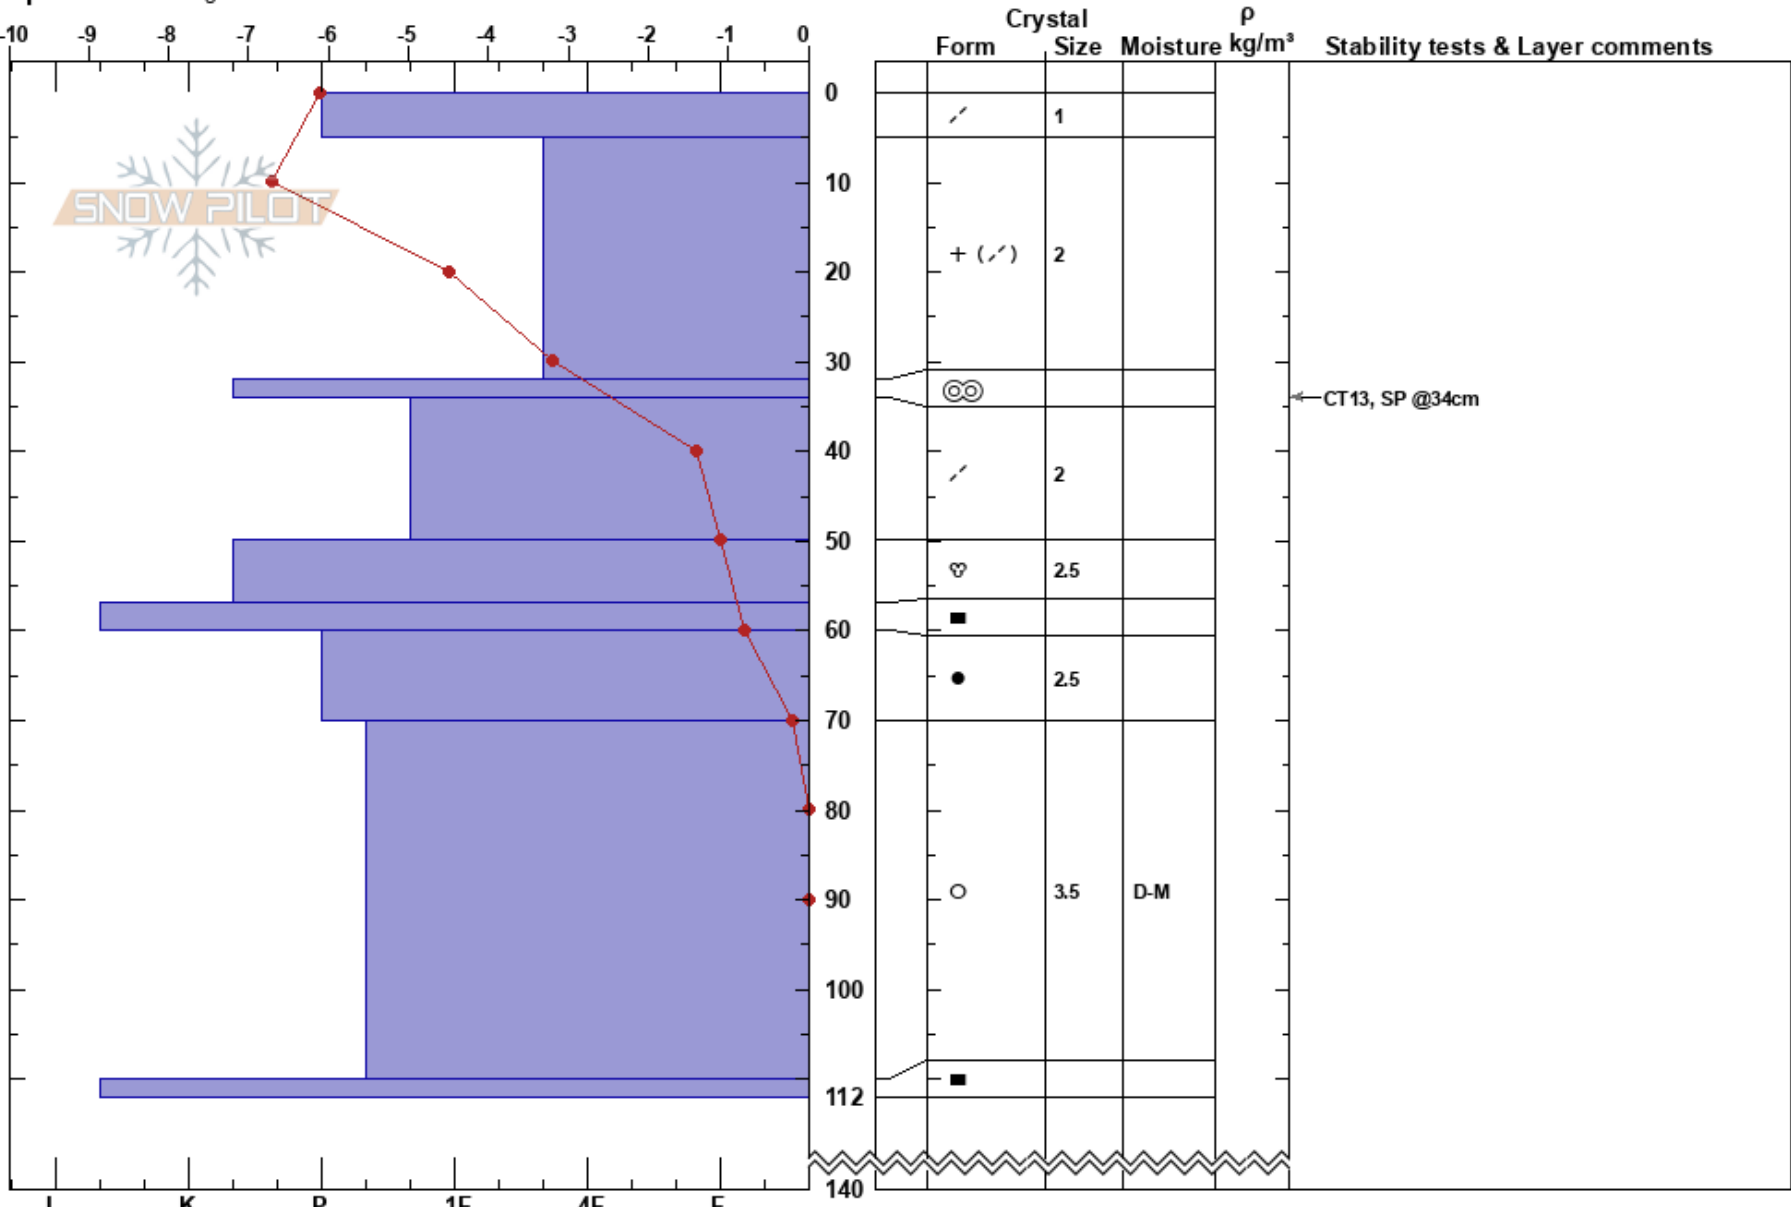

offan þvergil grashola
 Tröllaskagi
 Iceland
 Elevation: 650 m
 Aspect: 150°
 Specifics: Pit dug in a Ski Area

Gestur Hansson
 15/04/2017 - 08:00
 Co-ord: 66.12821N, -18.99454W
 Slope Angle: 28°
 Wind Loading:

Stability: HS: 140
 Air Temperature: -7.2°C PF: 30 5-32cm: Problematic layer
 Sky Cover: OVC
 Precipitation: S-1
 Wind: SW Light Breeze

Notes: