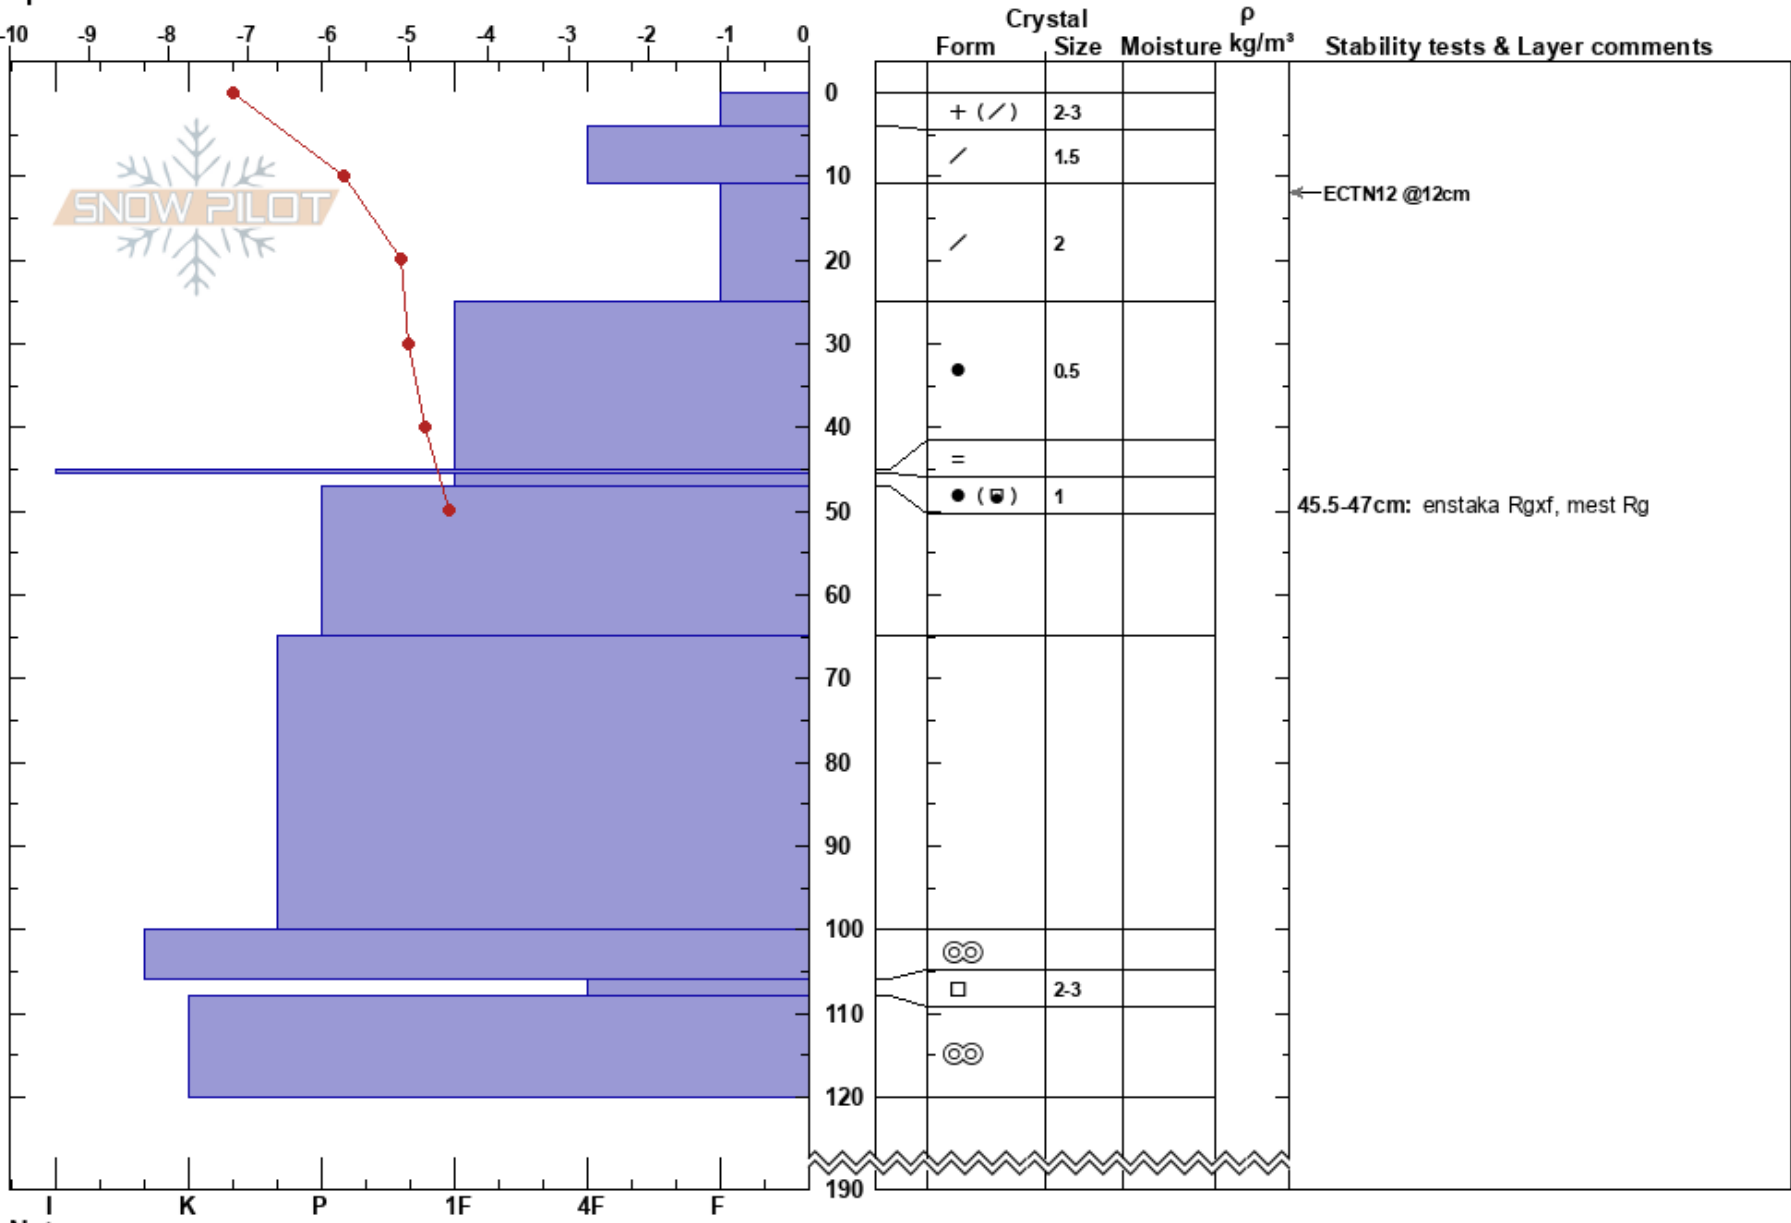

Guoblacorru V
 Abisko
 Sweden
 Elevation: 1180 m
 Aspect: W
 Specifics:

Jenny Råghall
 15/04/2017 - 11:40
 Co-ord:
 Slope Angle: 24°
 Wind Loading:

Stability: **HS: 190**
 Air Temperature: -8°C **PF: 50** 45.5-47cm: enstaka Rgxf, mest Rg
 Sky Cover: SCT
 Precipitation: NO
 Wind: SE Light Breeze

Notes: ALP, reverse loading sluttning, stenig mark