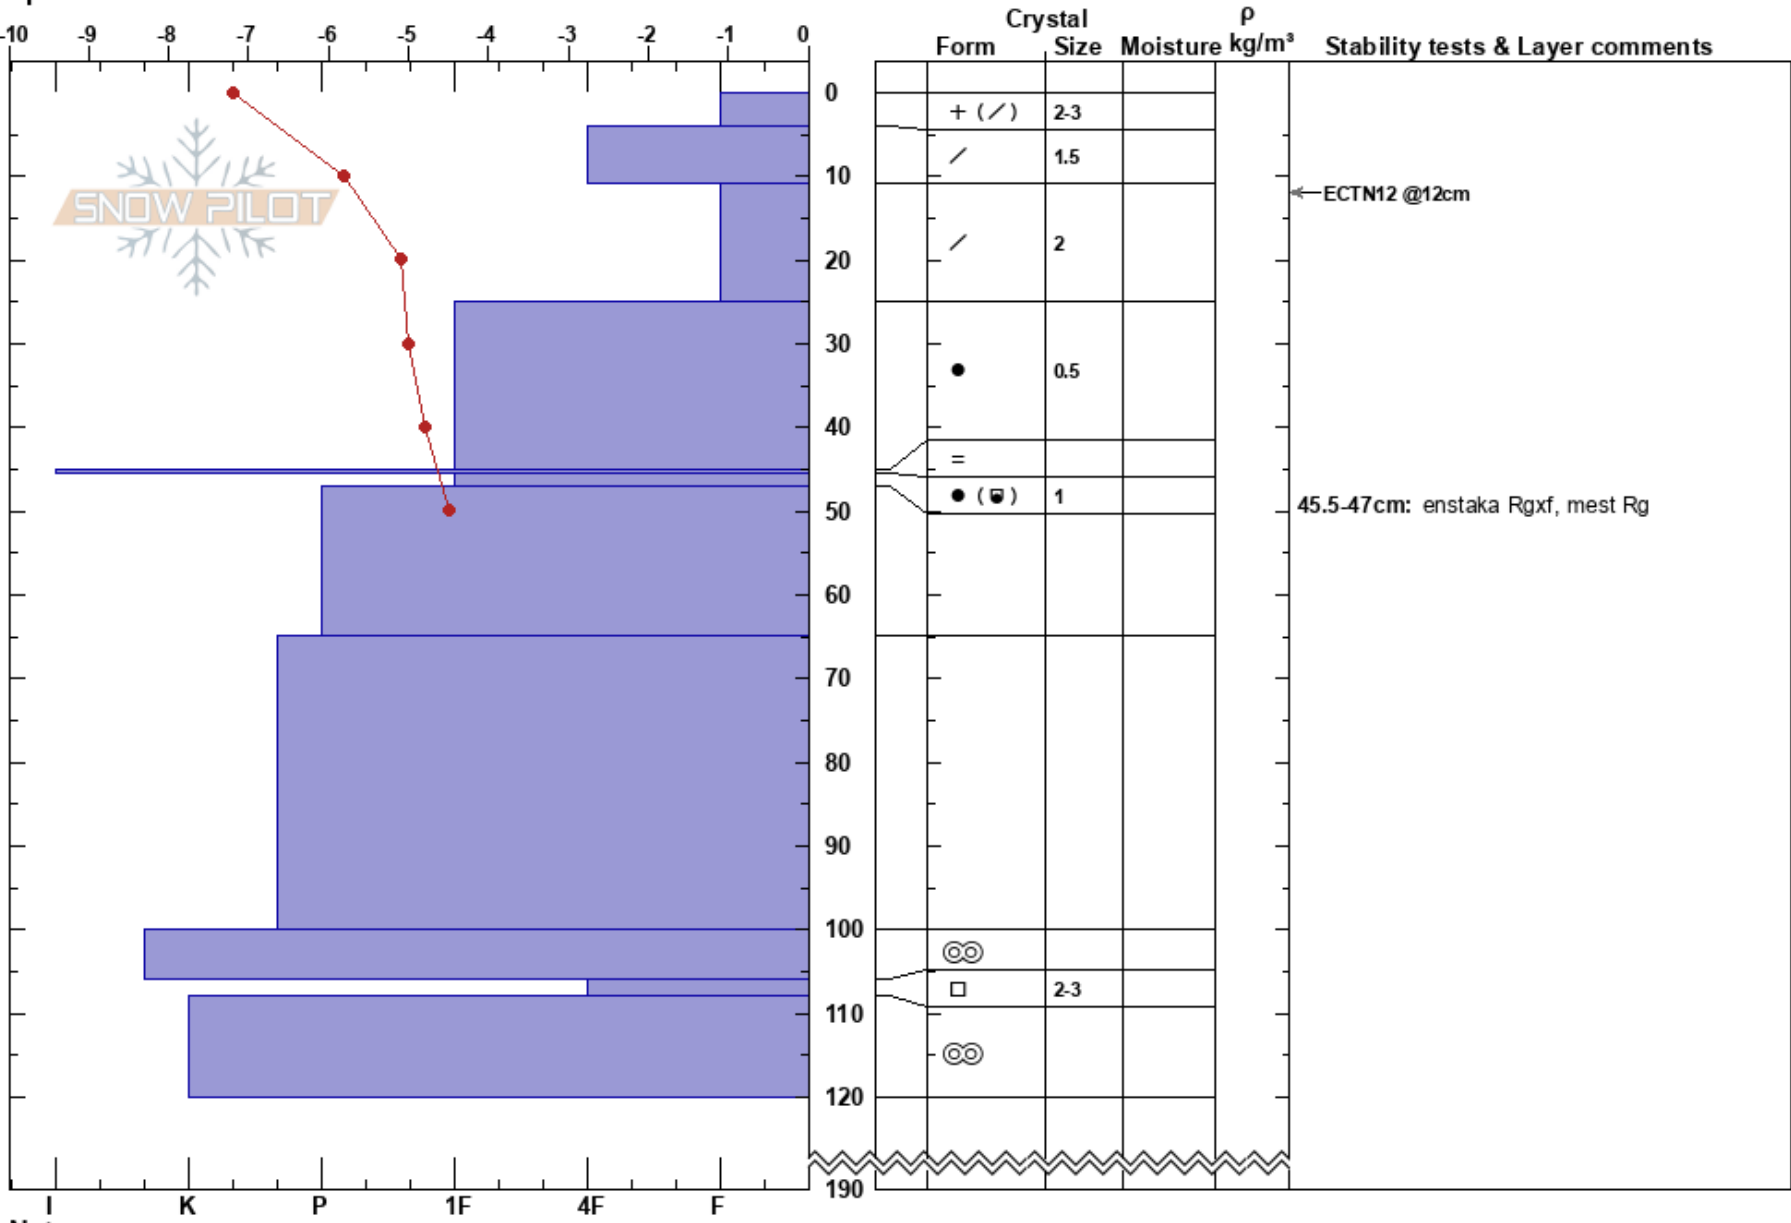

Guoblacorru V  
 Abisko  
 Sweden  
 Elevation: 1180 m  
 Aspect: W  
 Specifics:

Jenny Råghall  
 15/04/2017 - 11:40  
 Co-ord:  
 Slope Angle: 24°  
 Wind Loading:

Stability: **HS: 190**  
 Air Temperature: -8°C **PF: 50** 45.5-47cm: enstaka Rgxf, mest Rg  
 Sky Cover: SCT  
 Precipitation: NO  
 Wind: SE Light Breeze

Notes: ALP, reverse loading sluttning, stenig mark