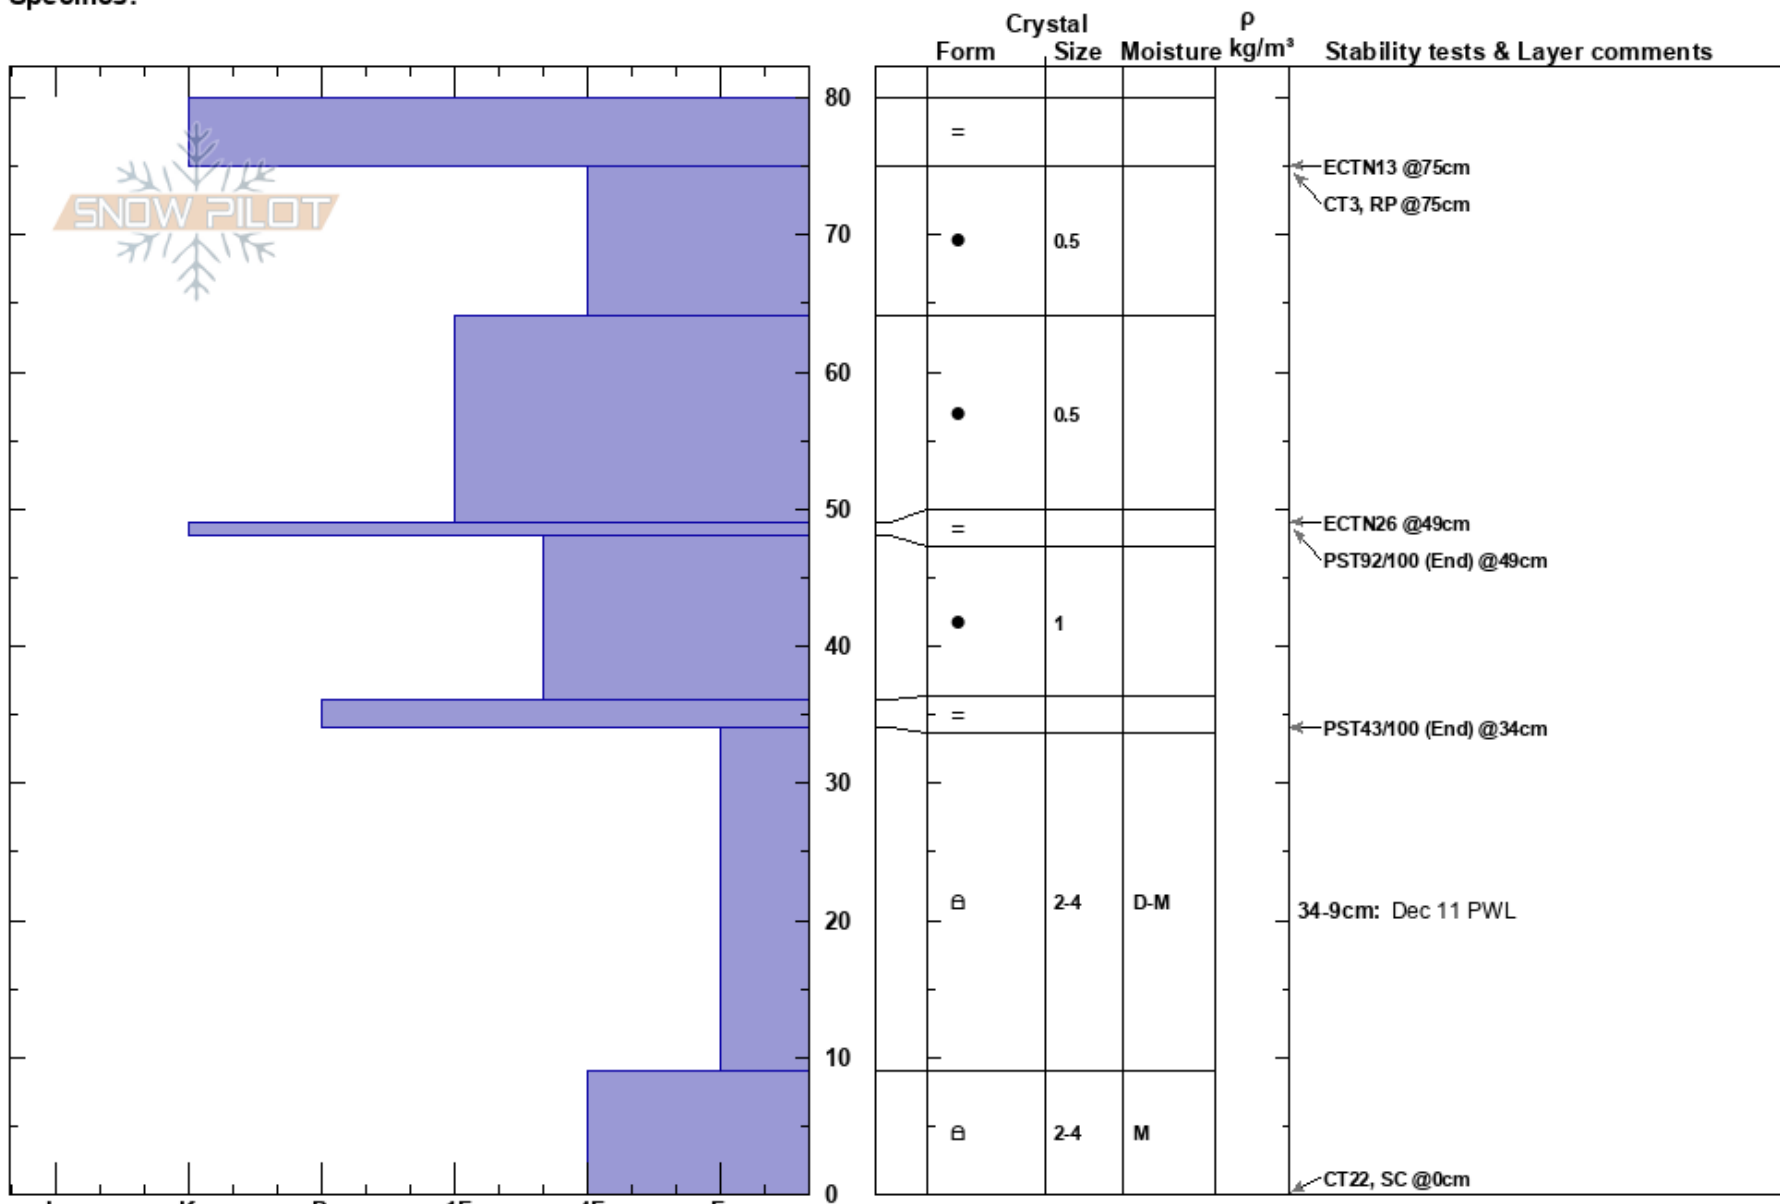

Relay Peak
 Mount Rose
 NV
 Elevation: 9710 ft
 Aspect: 1°
 Specifics:

Steve Reynaud
 01/14/2021 - 10:45am
 Co-ord: 39.31352N, -119.93770W
 Slope Angle: 20°
 Wind Loading: no

Stability: Very Good
 Air Temperature:
 Sky Cover: CLR
 Precipitation: NO
 Wind: N Light Breeze

HS:80
 PF: 0
 PS: 0
 34-9cm: Dec 11 PWL

Layer Notes:

Notes: Snowpit dug in near treeline terrain just off of ridgeline. Rain levels looked to exceed 10k feet yesterday in this location.