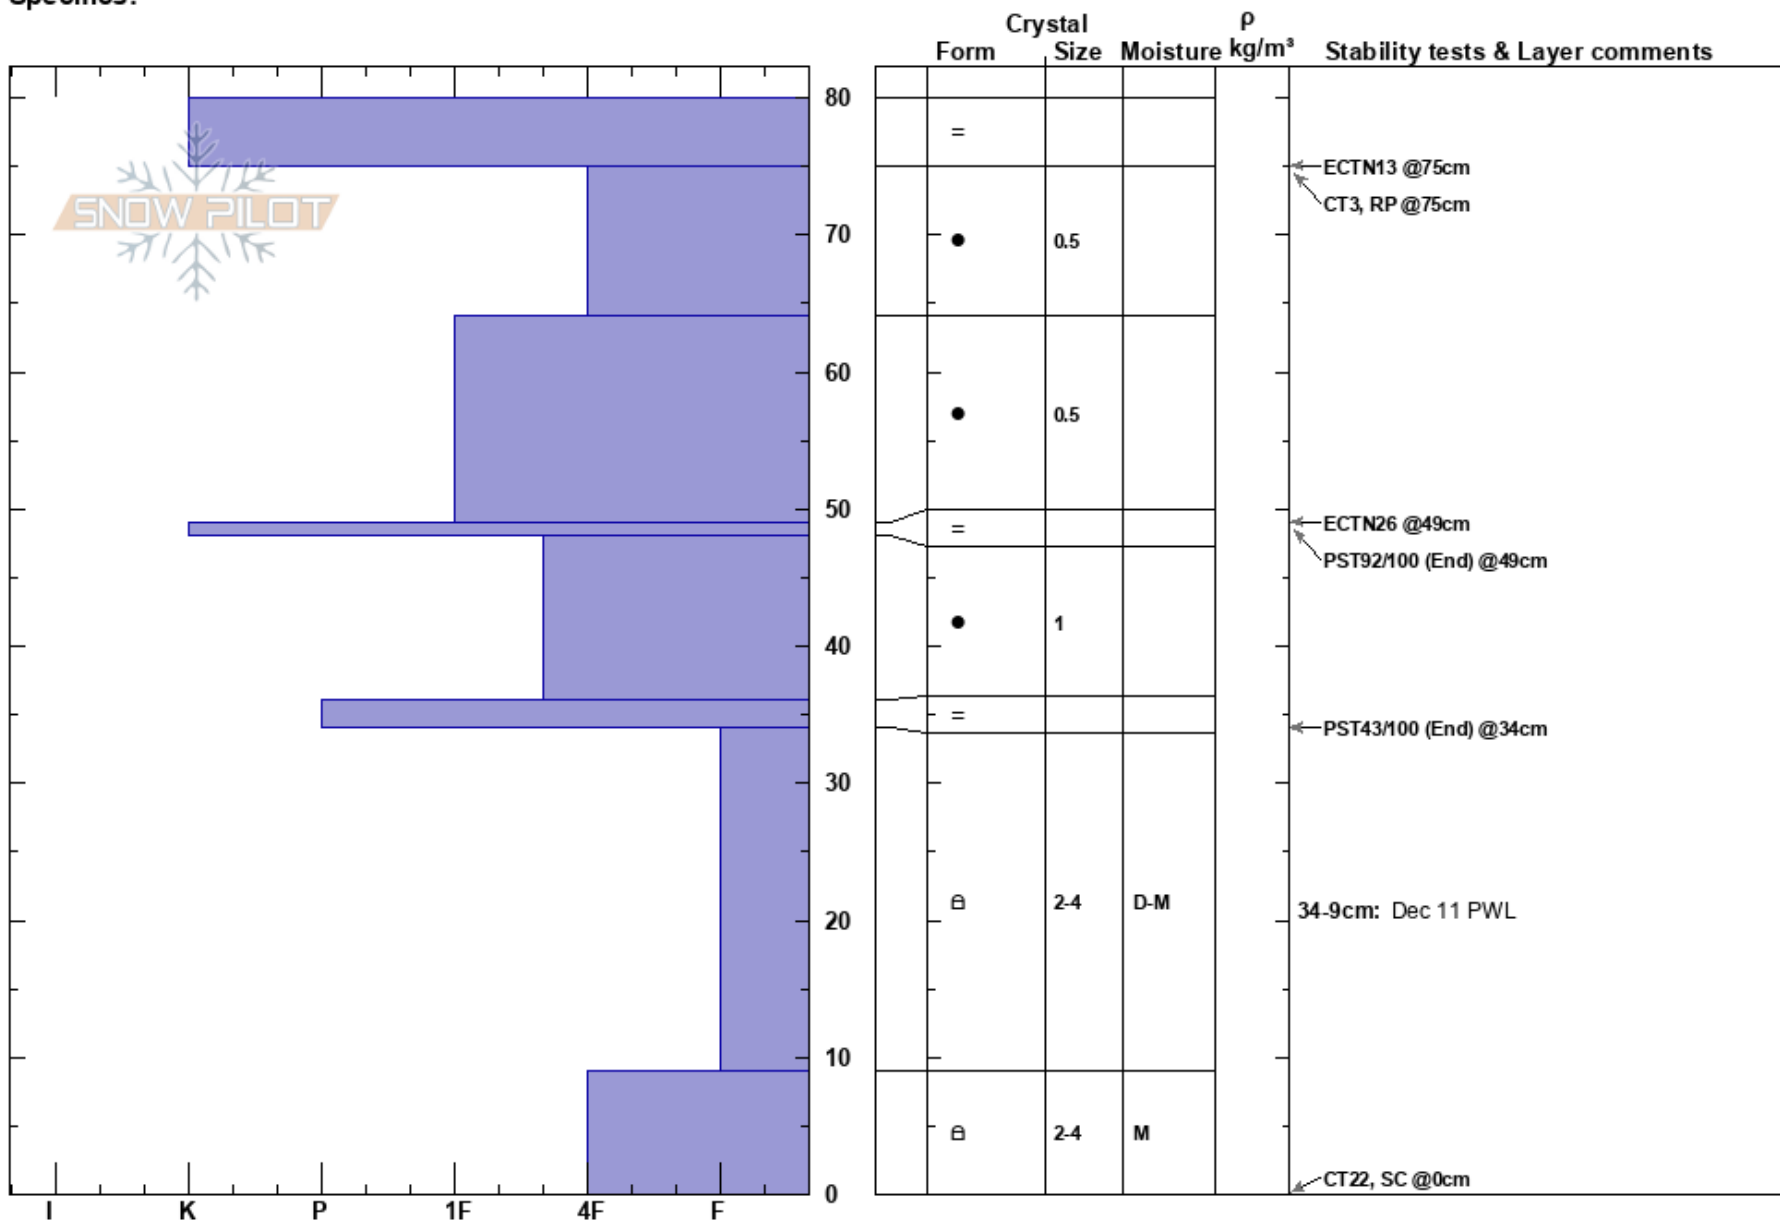

Relay Peak
 Mount Rose
 NV
 Elevation: 9710 ft
 Aspect: 1°
 Specifics:

Steve Reynaud
 01/14/2021 - 10:45am
 Co-ord: 39.31352N, -119.93770W
 Slope Angle: 20°
 Wind Loading: no

Stability: Very Good
 Air Temperature:
 Sky Cover: CLR
 Precipitation: NO
 Wind: N Light Breeze

HS:80
 PF: 0
 PS: 0
 34-9cm: Dec 11 PWL

Layer Notes:

Notes: Snowpit dug in near treeline terrain just off of ridgeline. Rain levels looked to exceed 10k feet yesterday in this location.