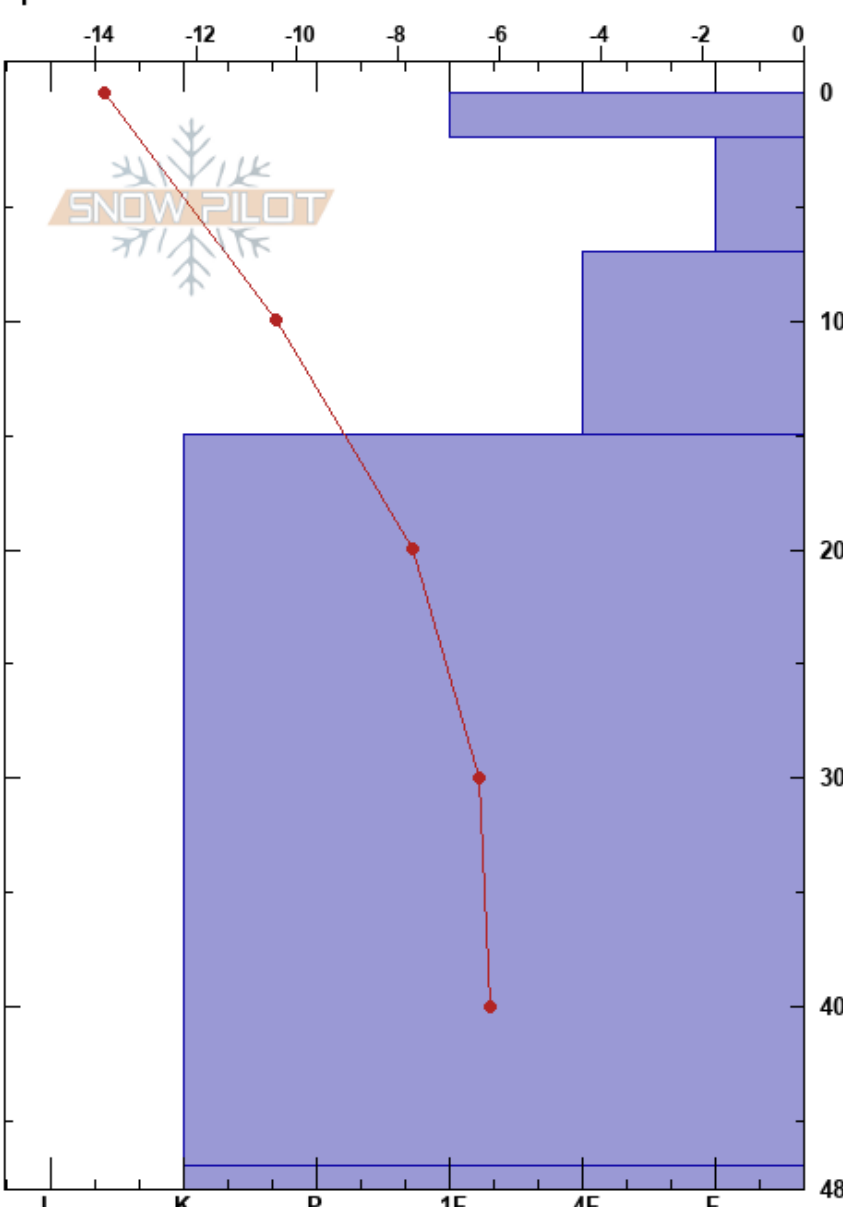

v Jungfruvärstan 15 apr Mojo Andersson
 Hemavan 15/04/2017 - 10:00
 Sweden
Elevation: 1200 m
Aspect: 275°
Specifics:
Co-ord:
Slope Angle: 21°
Wind Loading: yes

Stability:
Air Temperature: -12°C
Sky Cover: BKN
Precipitation: NO
Wind: NE Moderate

Layer Notes:
 47-48cm: skare

Crystal			ρ	Stability tests & Layer comments
Form	Size	Moisture	kg/m ³	
				← ECTN13 @15cm
				47-48cm: skare

Notes: