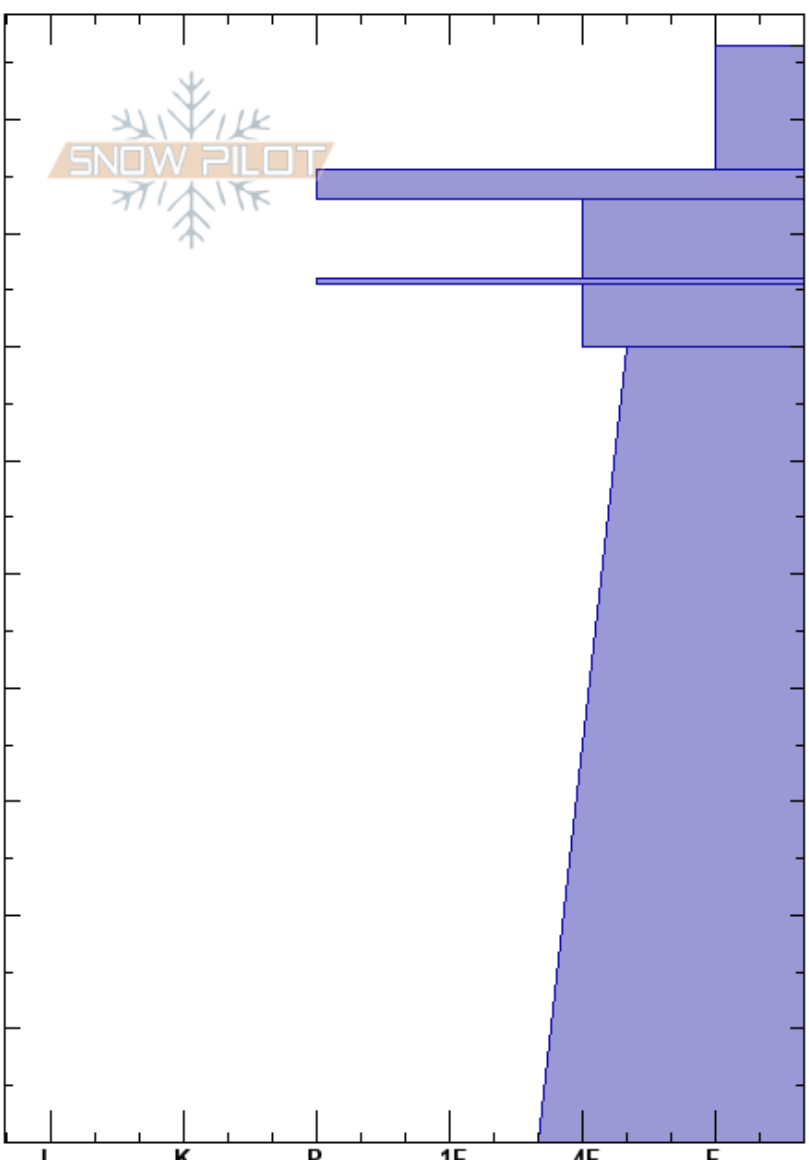

Beehive Basin Final-P7
 Madison Range-N
 MT
 Elevation: 2440 m
 Aspect: 240°
 Specifics:

Ian Ross
 03/04/2017 - 10:30am
 Co-ord:
 Slope Angle: 15°
 Wind Loading: no

Stability: Good HS:96.5 Layer Notes:
 Air Temperature: -1.8°C
 Sky Cover: OVC
 Precipitation: S-1
 Wind: S Light Breeze

Height (m)	Crystal		Moisture	ρ kg/m ³	Stability tests & Layer comments
	Form	Size			
96.5					
90			D		
85			D	170	
80			D	290	
75			D	270	
70			D	270	← PST54/100 (End) @71cm perpendicular ← PST51/100 (End) @70cm perpendicular ← PST79/100 (End) @67cm parallel ← PST52/100 (End) @64cm parallel
60					
50					
40					
30			D		
20					
10					
0					