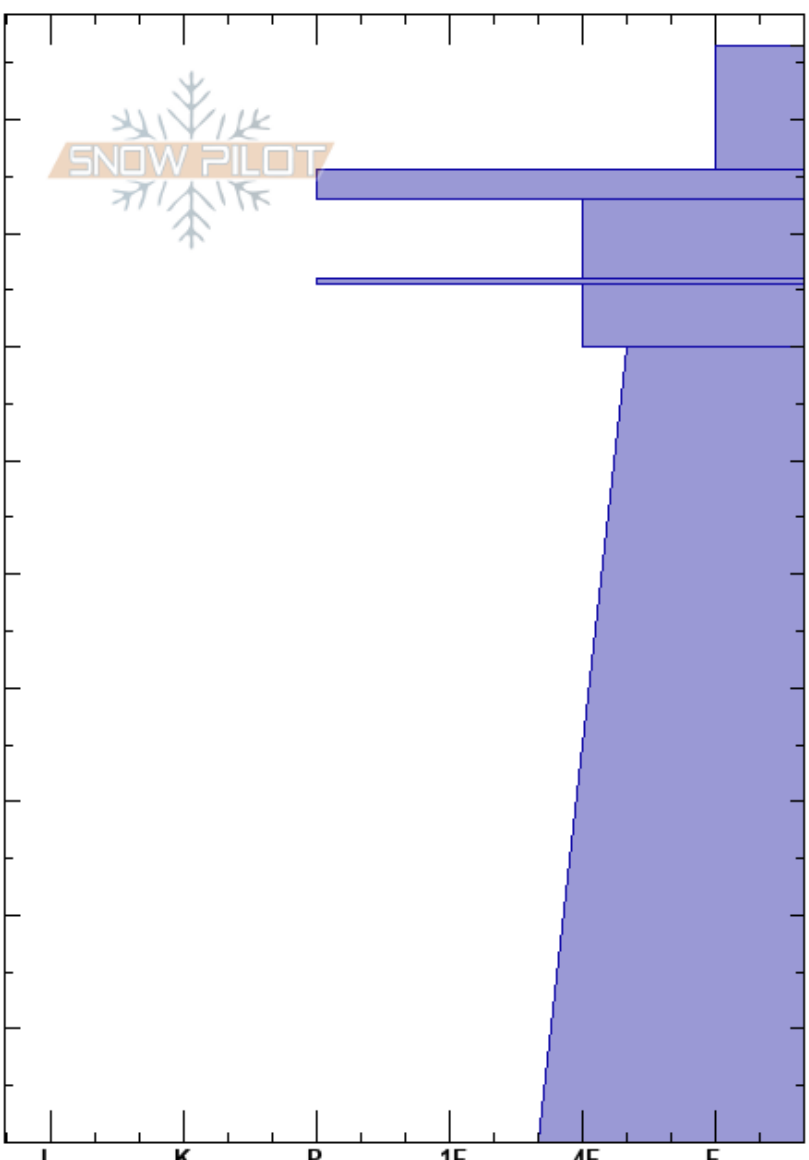

Beehive Basin Final-P7
 Madison Range-N
 MT
 Elevation: 2440 m
 Aspect: 240°
 Specifics:

Ian Ross
 03/04/2017 - 10:30am
 Co-ord:
 Slope Angle: 15°
 Wind Loading: no

Stability: Good HS:96.5 Layer Notes:
 Air Temperature: -1.8°C
 Sky Cover: OVC
 Precipitation: S-1
 Wind: S Light Breeze

Crystal Form	Crystal Size	Moisture	ρ kg/m ³	Stability tests & Layer comments
		D		
		D	170	
		D	290	
		D	270	
		D	270	← PST54/100 (End) @71cm perpendicular
				← PST51/100 (End) @70cm perpendicular
				← PST79/100 (End) @67cm parallel
				← PST52/100 (End) @64cm parallel
		D		