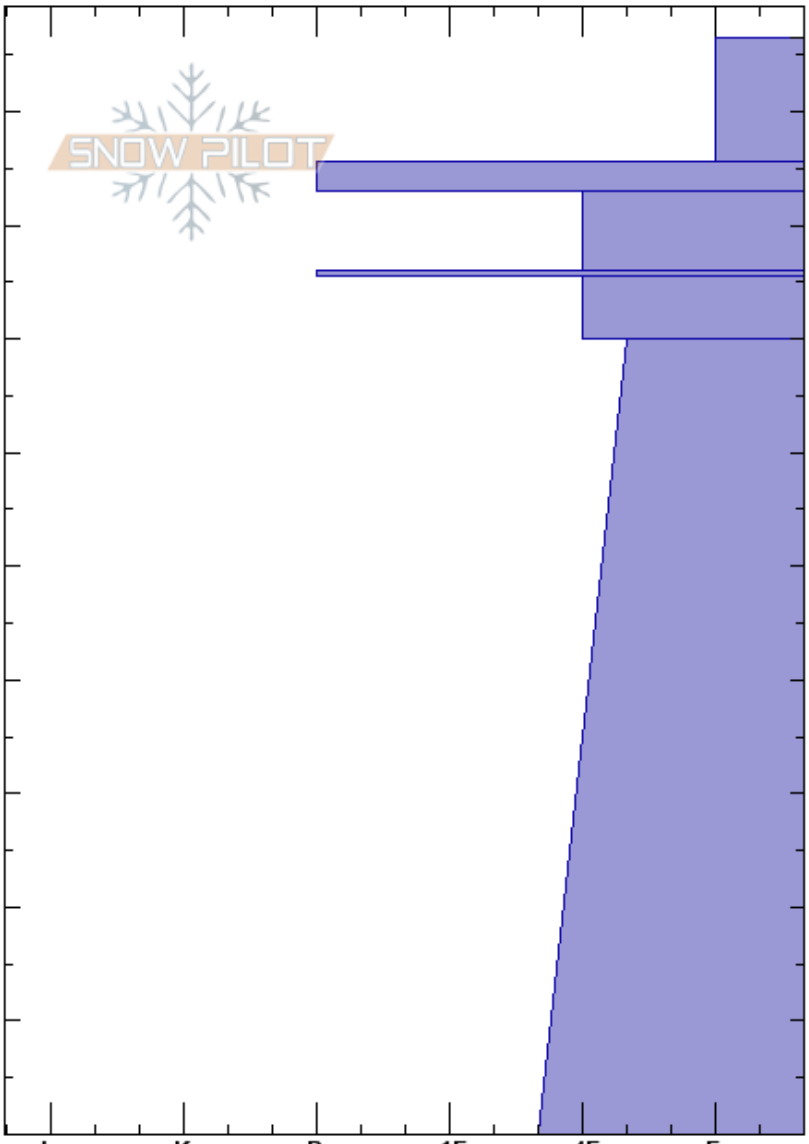

Beehive Basin Final-P7
 Madison Range-N
 MT
 Elevation: 2440 m
 Aspect: 240°
 Specifics:

Ian Ross
 03/04/2017 - 10:30am
 Co-ord:
 Slope Angle: 15°
 Wind Loading: no

Stability: Good HS:96.5 Layer Notes:
 Air Temperature: -1.8°C
 Sky Cover: OVC
 Precipitation: S-1
 Wind: S Light Breeze

Crystal Form	Crystal Size	Moisture	ρ kg/m ³	Stability tests & Layer comments
		D		
		D	170	
		D	290	
		D	270	
		D	270	← PST54/100 (End) @71cm perpendicular
				← PST51/100 (End) @70cm perpendicular
				← PST79/100 (End) @67cm parallel
				← PST52/100 (End) @64cm parallel
		D		