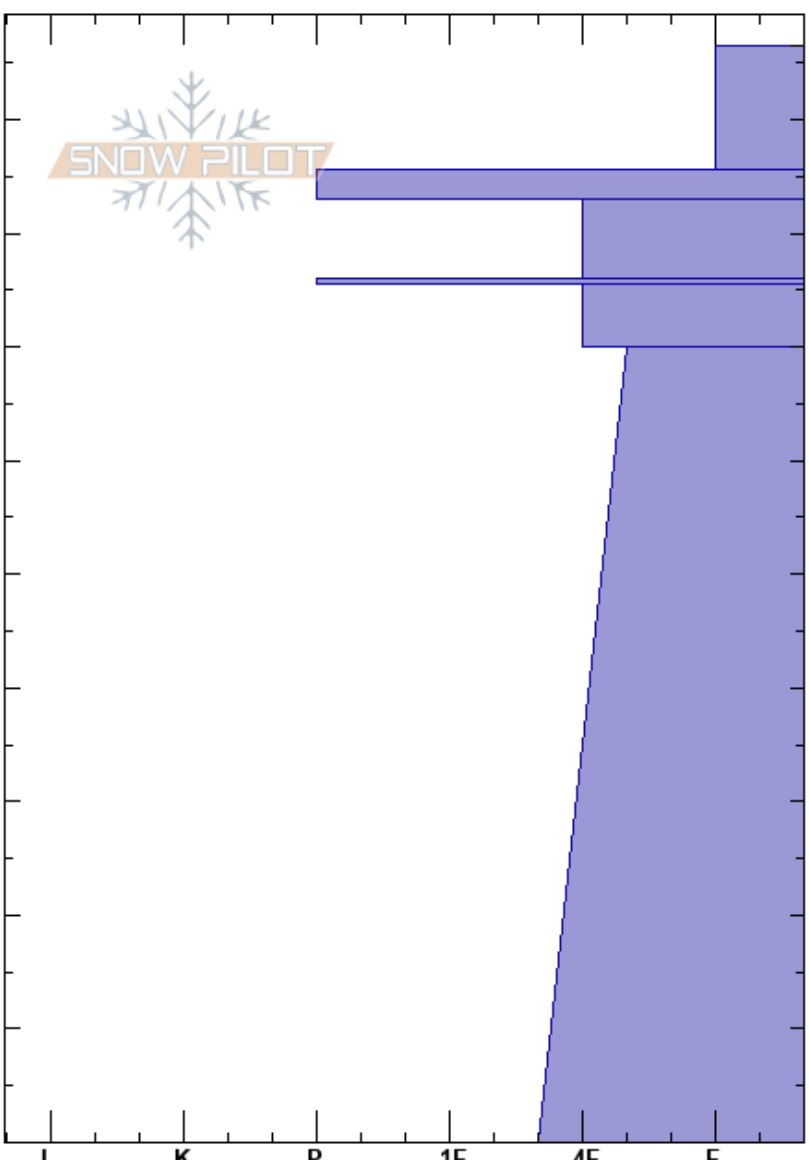

Beehive Basin Final-P7  
 Madison Range-N  
 MT  
 Elevation: 2440 m  
 Aspect: 240°  
 Specifics:

Ian Ross  
 03/04/2017 - 10:30am  
 Co-ord:  
 Slope Angle: 15°  
 Wind Loading: no

Stability: Good HS:96.5 Layer Notes:  
 Air Temperature: -1.8°C  
 Sky Cover: OVC  
 Precipitation: S-1  
 Wind: S Light Breeze

Crystal Form	Crystal Size	Moisture	$\rho$ kg/m <sup>3</sup>	Stability tests & Layer comments
		D		
		D	170	
		D	290	
		D		
		D	270	
		D		
			270	← PST54/100 (End) @71cm perpendicular
				← PST51/100 (End) @70cm perpendicular
				← PST79/100 (End) @67cm parallel
				← PST52/100 (End) @64cm parallel
		D		