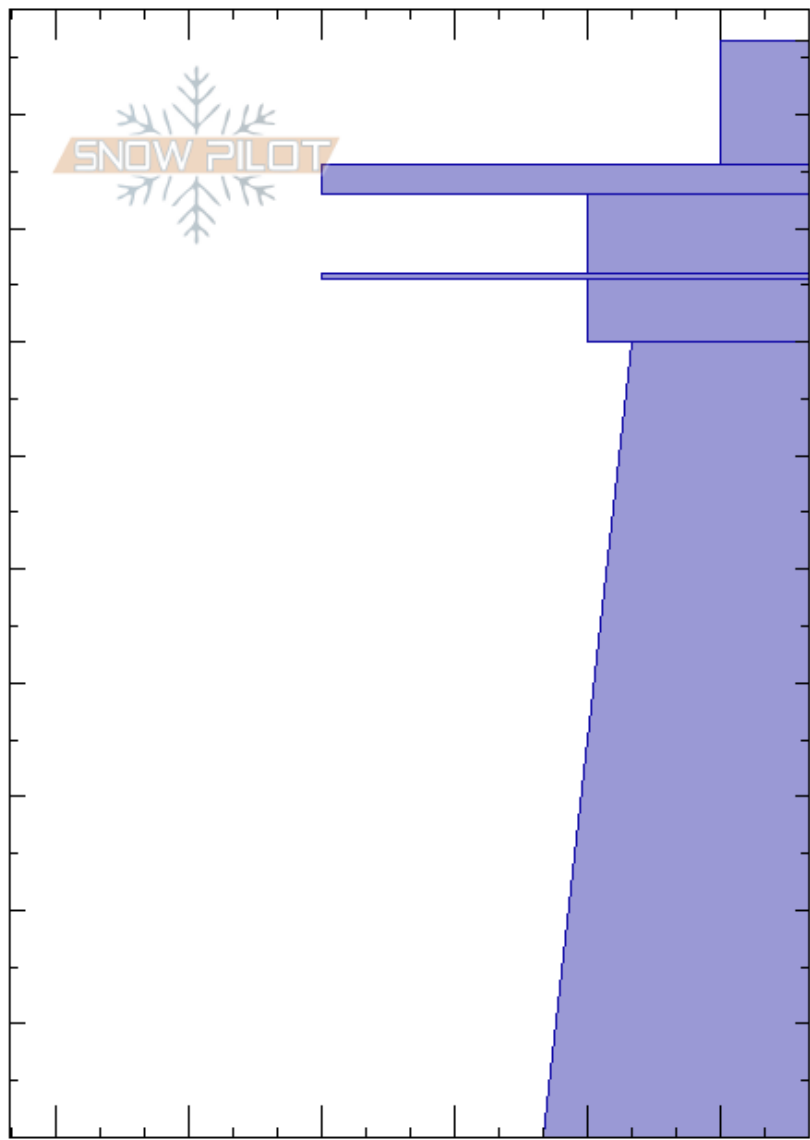

Beehive Basin Final-P7
 Madison Range-N
 MT
 Elevation: 2440 m
 Aspect: 240°
 Specifics:

Ian Ross
 03/04/2017 - 10:30am
 Co-ord:
 Slope Angle: 15°
 Wind Loading: no

Stability: Good HS:96.5 Layer Notes:
 Air Temperature: -1.8°C
 Sky Cover: OVC
 Precipitation: S-1
 Wind: S Light Breeze

Crystal Form	Crystal Size	Moisture	ρ kg/m ³	Stability tests & Layer comments
		D		
		D	170	
		D	290	
		D	270	
		D	270	← PST54/100 (End) @71cm perpendicular
				← PST51/100 (End) @70cm perpendicular
				← PST79/100 (End) @67cm parallel
				← PST52/100 (End) @64cm parallel
		D		