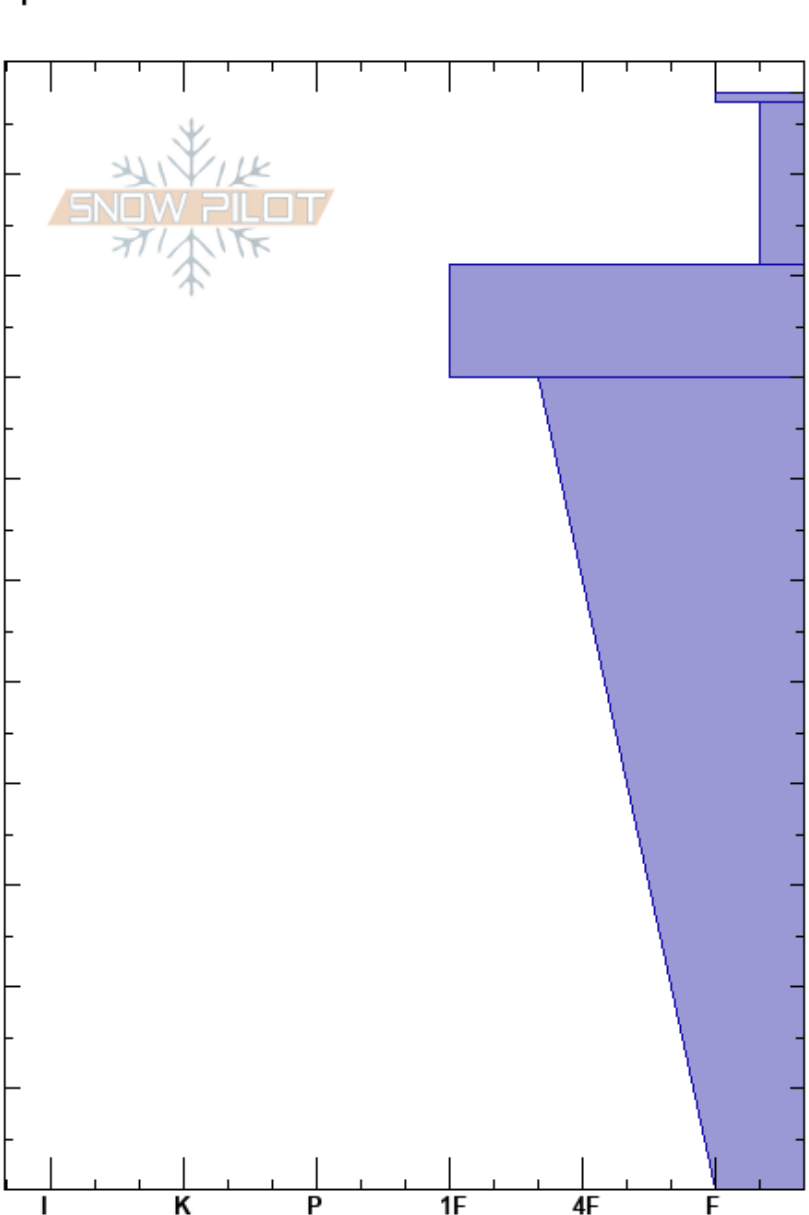

Beehive Basin Final-P8
 Madison Range-N
 MT
 Elevation: 2438 m
 Aspect: 240°
 Specifics:

Ian Ross
 03/04/2017 - 10:00am
 Co-ord:
 Slope Angle: 15°
 Wind Loading: no

Stability: Good
 Air Temperature: -1.8°C
 Sky Cover: OVC
 Precipitation: S-1
 Wind: S Light Breeze

HS: 108 Layer Notes:

Crystal Form	Crystal Size	Moisture	ρ kg/m ³	Stability tests & Layer comments
		D	190	
		D		
		D	440	
			280	
				← PST68/100 (End) @68cm perpendicular ← PST62/100 (End) @68cm perpendicular ← PST50/100 (End) @63cm parallel ← PST85/100 (End) @59cm parallel
		D	260	