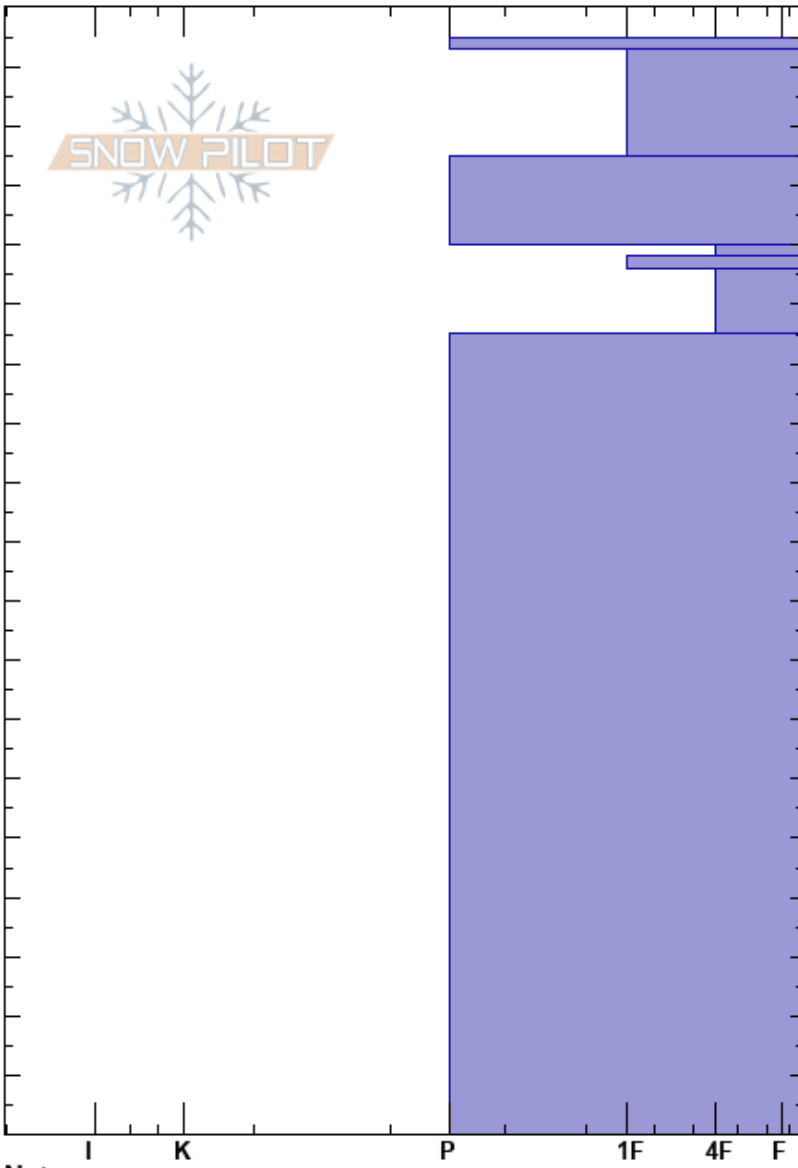

Mayflower Gulch
 Tenmile Range
 CO
Elevation: 12300 ft
Aspect: 15°
Specifics:

Jason Konigsberg
 04/14/2017 - 12:00pm
Co-ord: 39.40565N, -106.14838W
Slope Angle: 36°
Wind Loading: no

Stability:
Air Temperature:
Sky Cover: CLR
Precipitation: NO
Wind: W Moderate

HS: 185
PF: 4
Layer Notes:

Height (m)	Crystal		ρ kg/m ³	Stability tests & Layer comments
	Form	Size		
185				
180	⊙⊙			
170	•			
160	.			
150	⊖			← CT13, RP @149cm
140	⊖			← ECTN14 @149cm
130				
120				
110				
100				
90				
80				
70	⊖			
60				
50				
40				
30				
20				
10				
0				