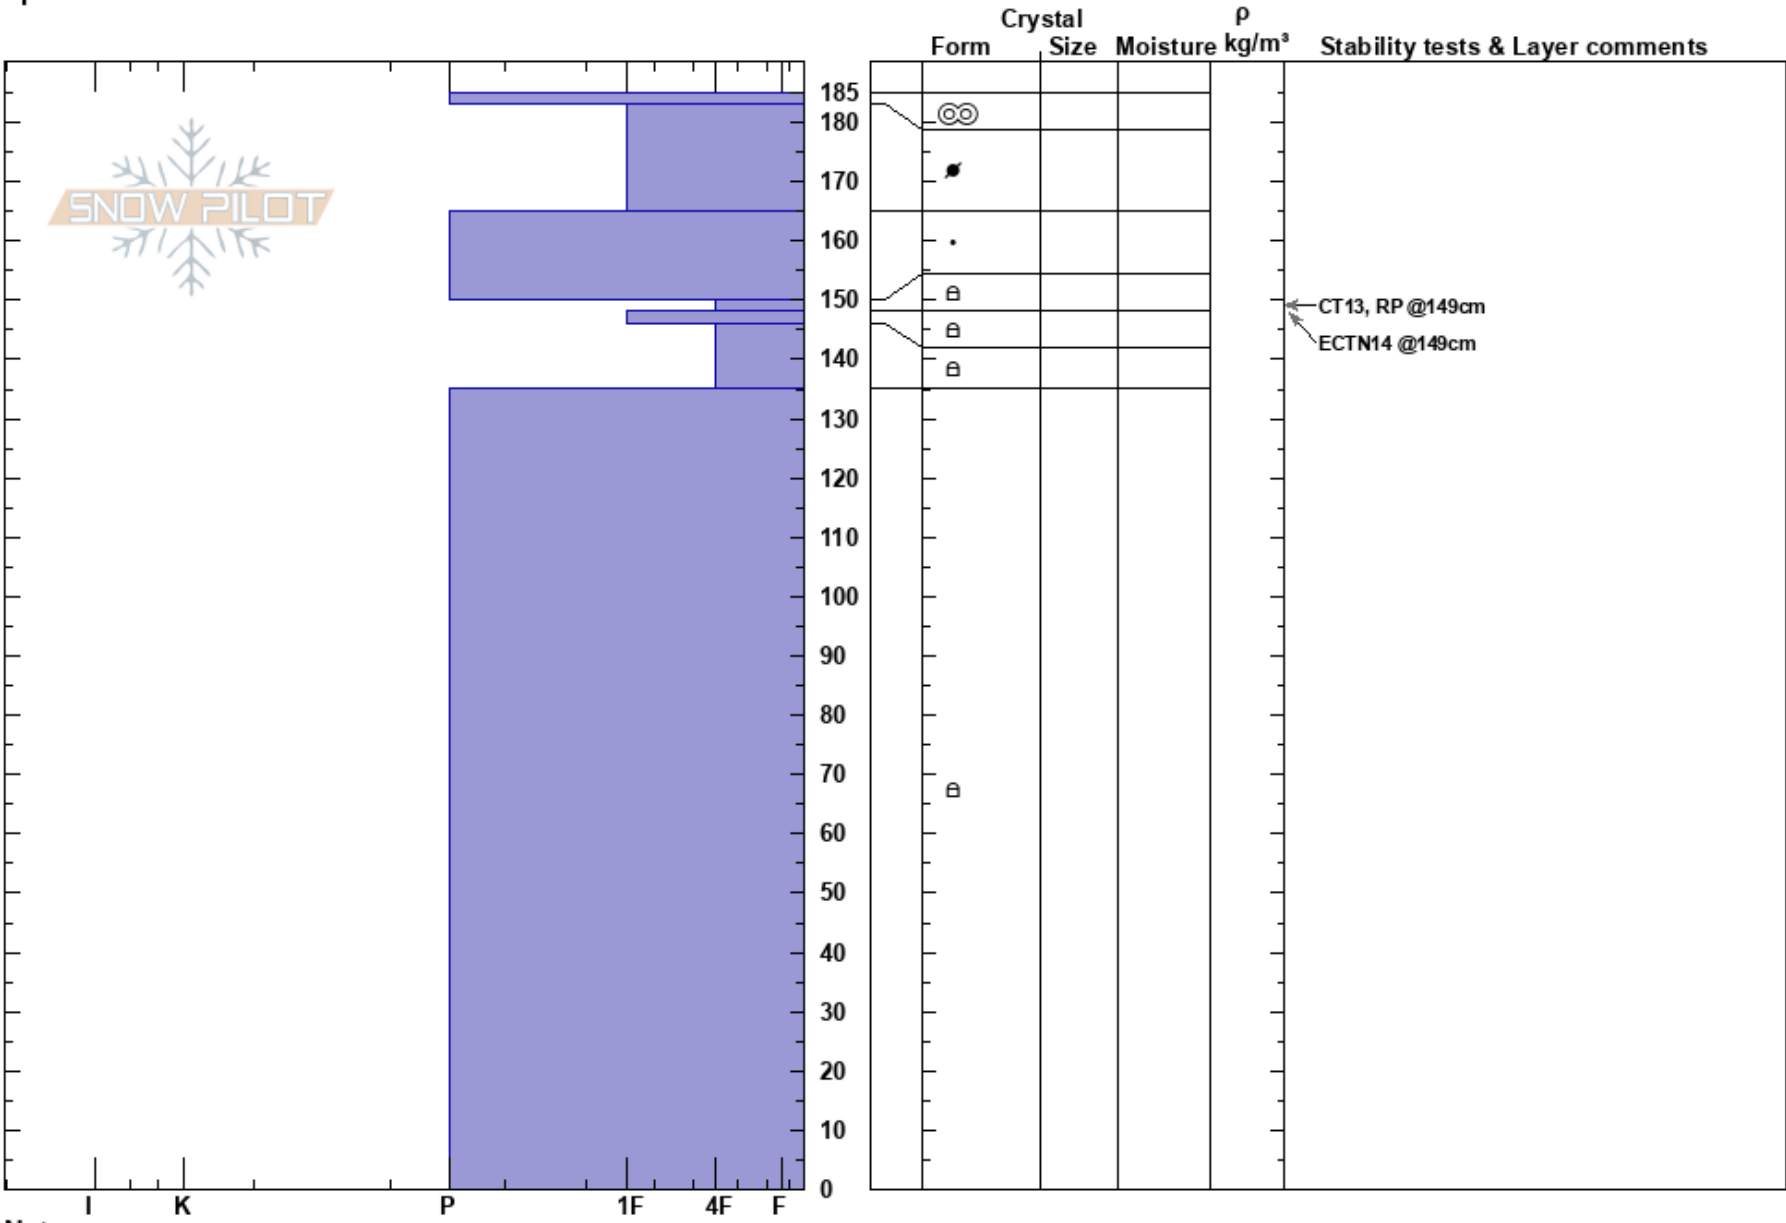

Mayflower Gulch
 Tenmile Range
 CO
Elevation: 12300 ft
Aspect: 15°
Specifics:

Jason Konigsberg
 04/14/2017 - 12:00pm
Co-ord: 39.40565N, -106.14838W
Slope Angle: 36°
Wind Loading: no

Stability:
Air Temperature:
Sky Cover: CLR
Precipitation: NO
Wind: W Moderate

HS: 185
PF: 4
Layer Notes:

Notes: