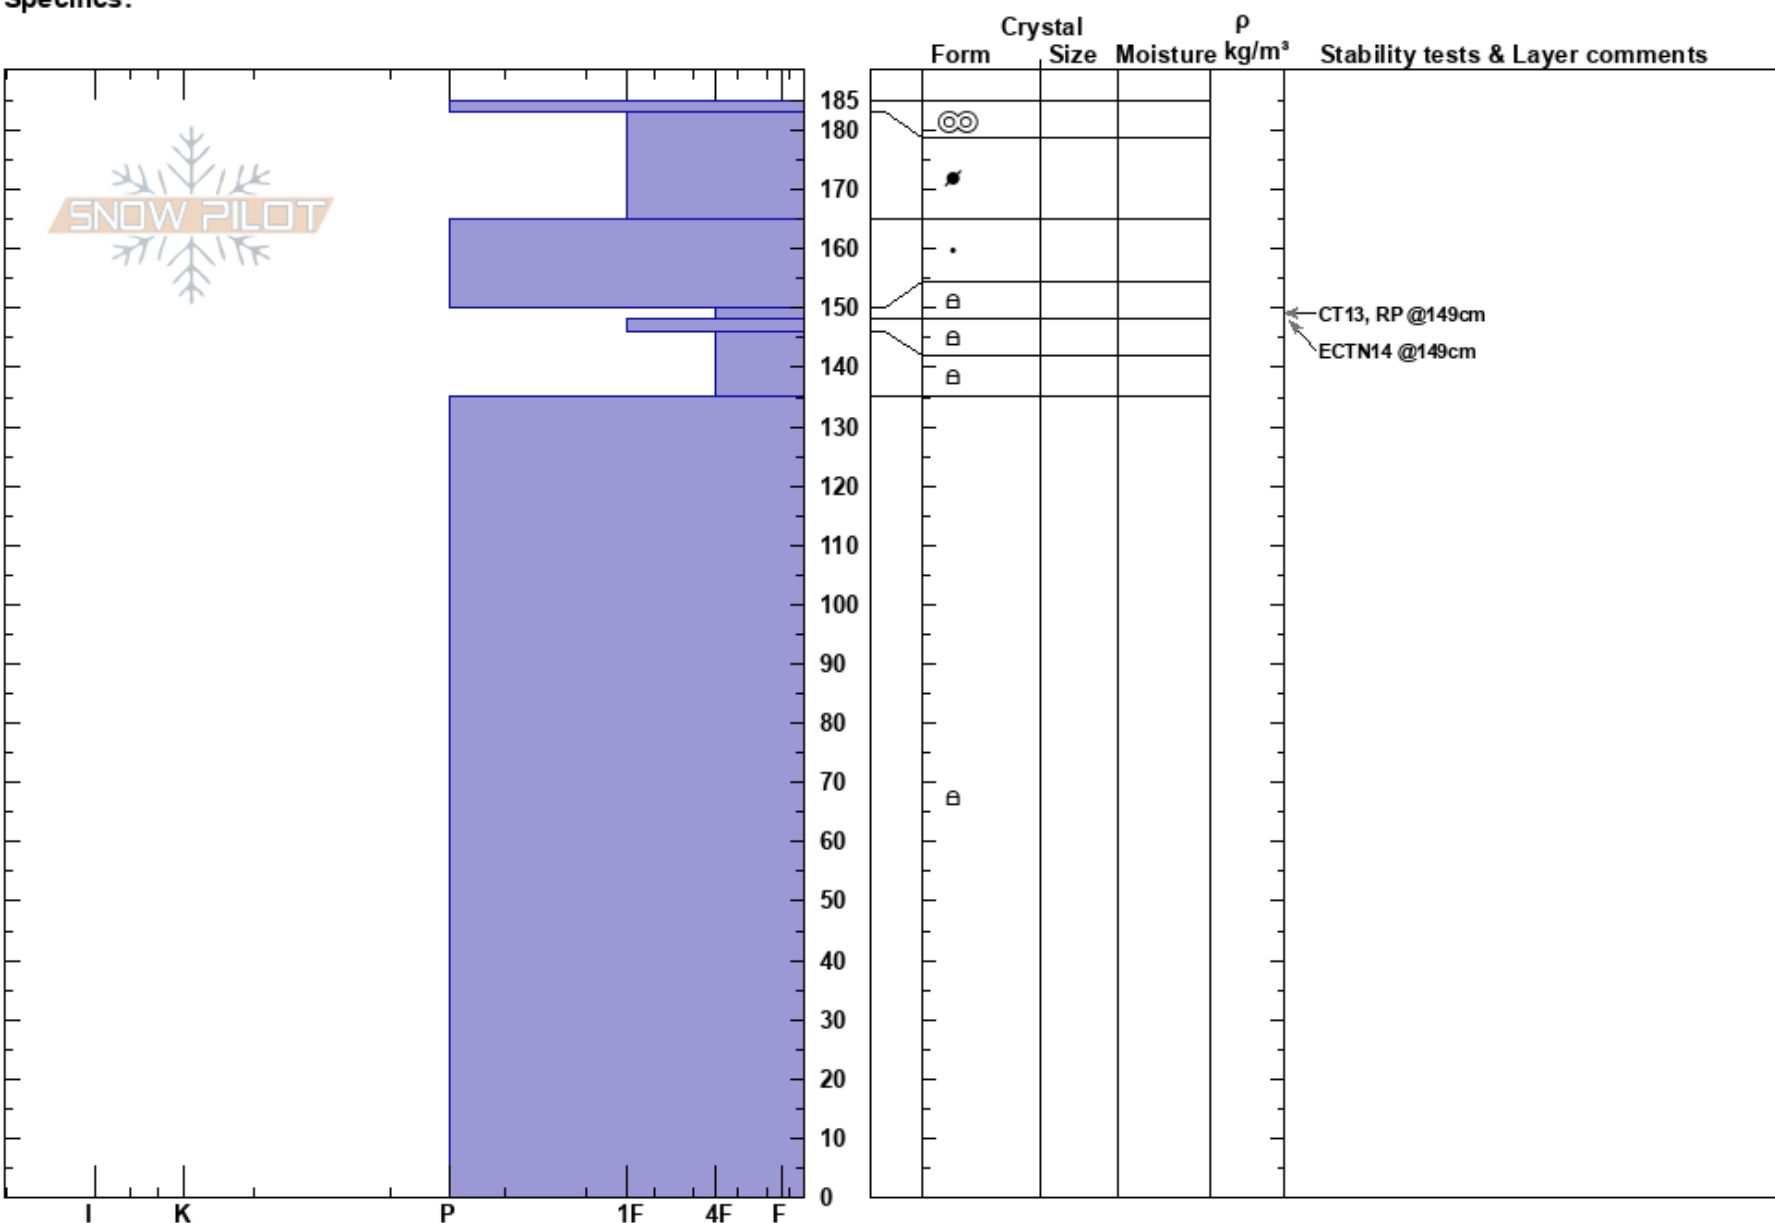

Mayflower Gulch
 Tenmile Range
 CO
Elevation: 12300 ft
Aspect: 15°
Specifics:

Jason Konigsberg
 04/14/2017 - 12:00pm
Co-ord: 39.40565N, -106.14838W
Slope Angle: 36°
Wind Loading: no

Stability:
Air Temperature:
Sky Cover: CLR
Precipitation: NO
Wind: W Moderate

HS: 185
PF: 4
Layer Notes:

Notes: