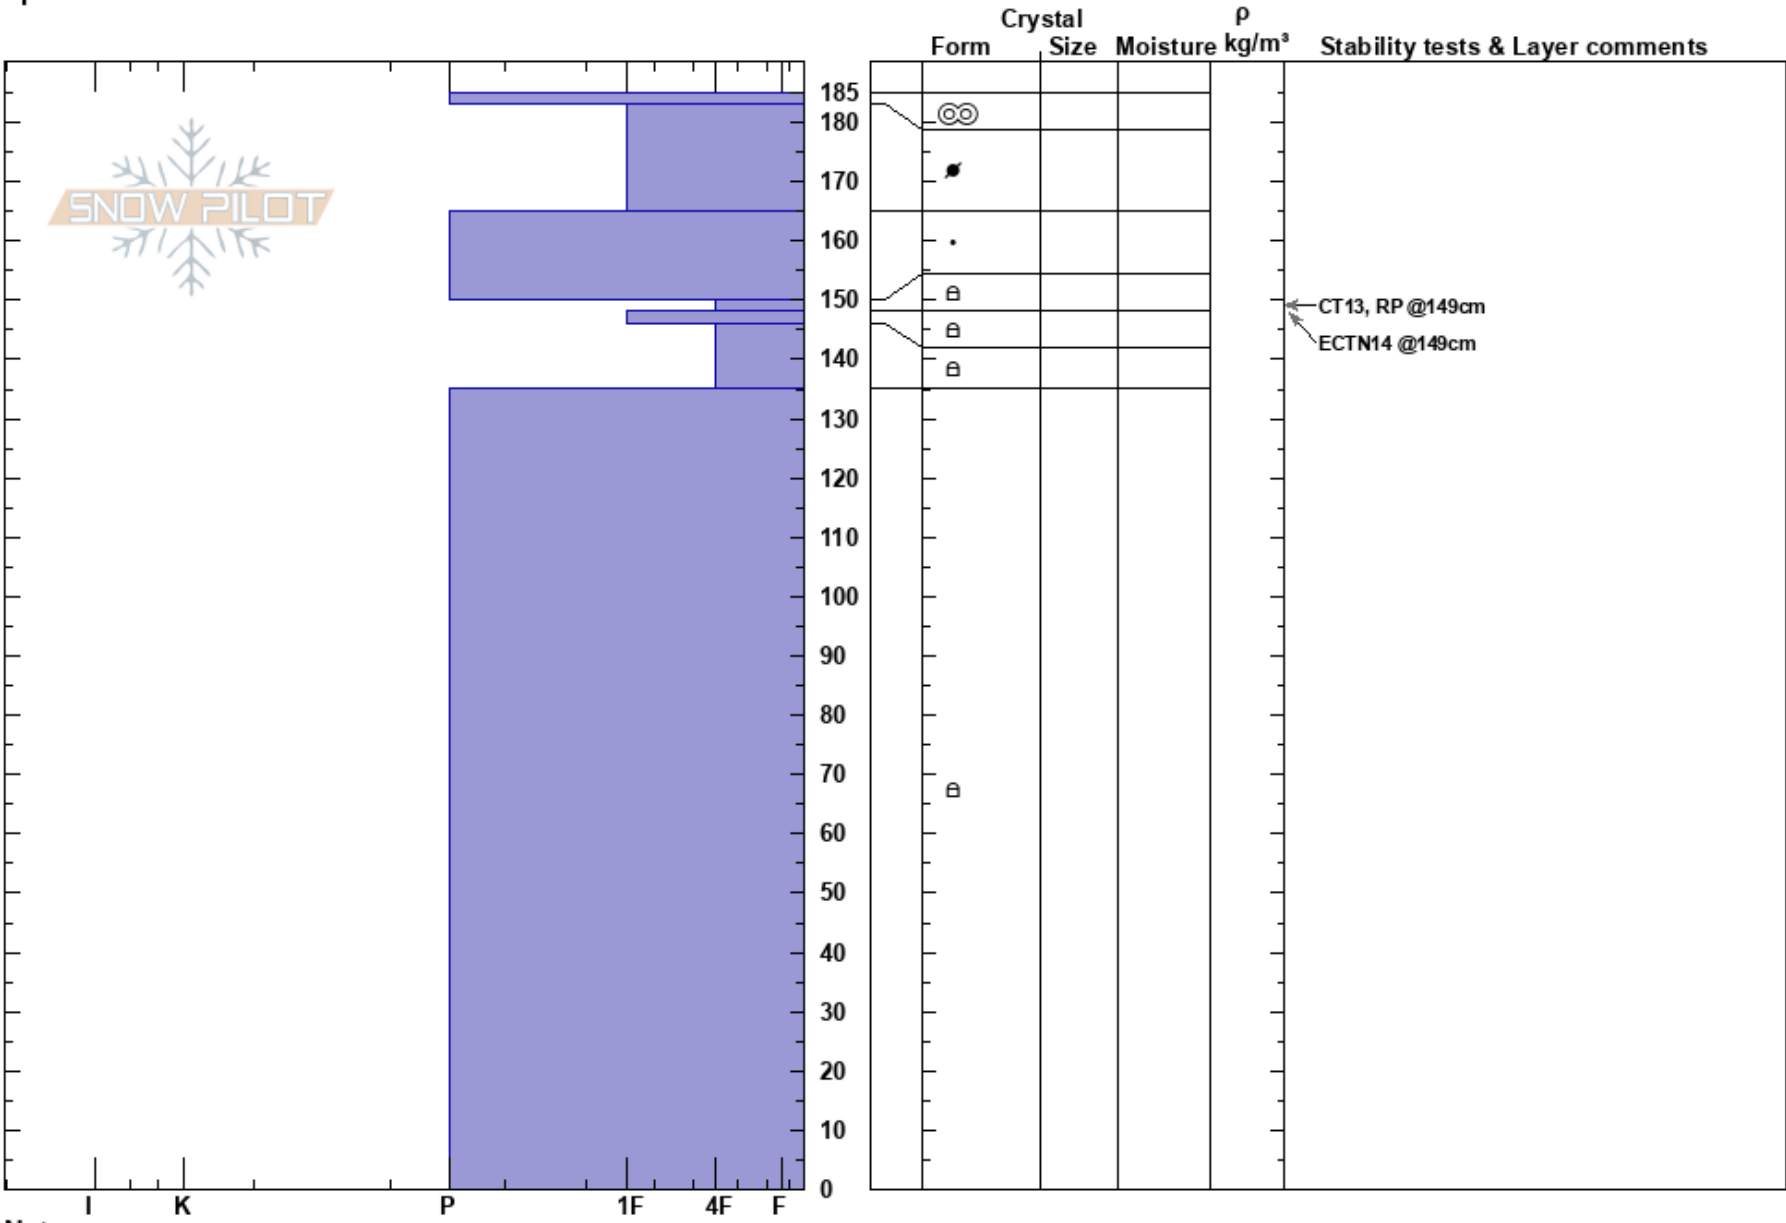

Mayflower Gulch  
 Tenmile Range  
 CO  
 Elevation: 12300 ft  
 Aspect: 15°  
 Specifics:

Jason Konigsberg  
 04/14/2017 - 12:00pm  
 Co-ord: 39.40565N, -106.14838W  
 Slope Angle: 36°  
 Wind Loading: no

Stability:  
 Air Temperature:  
 Sky Cover: CLR  
 Precipitation: NO  
 Wind: W Moderate

HS: 185  
 PF: 4  
 Layer Notes:

Notes: