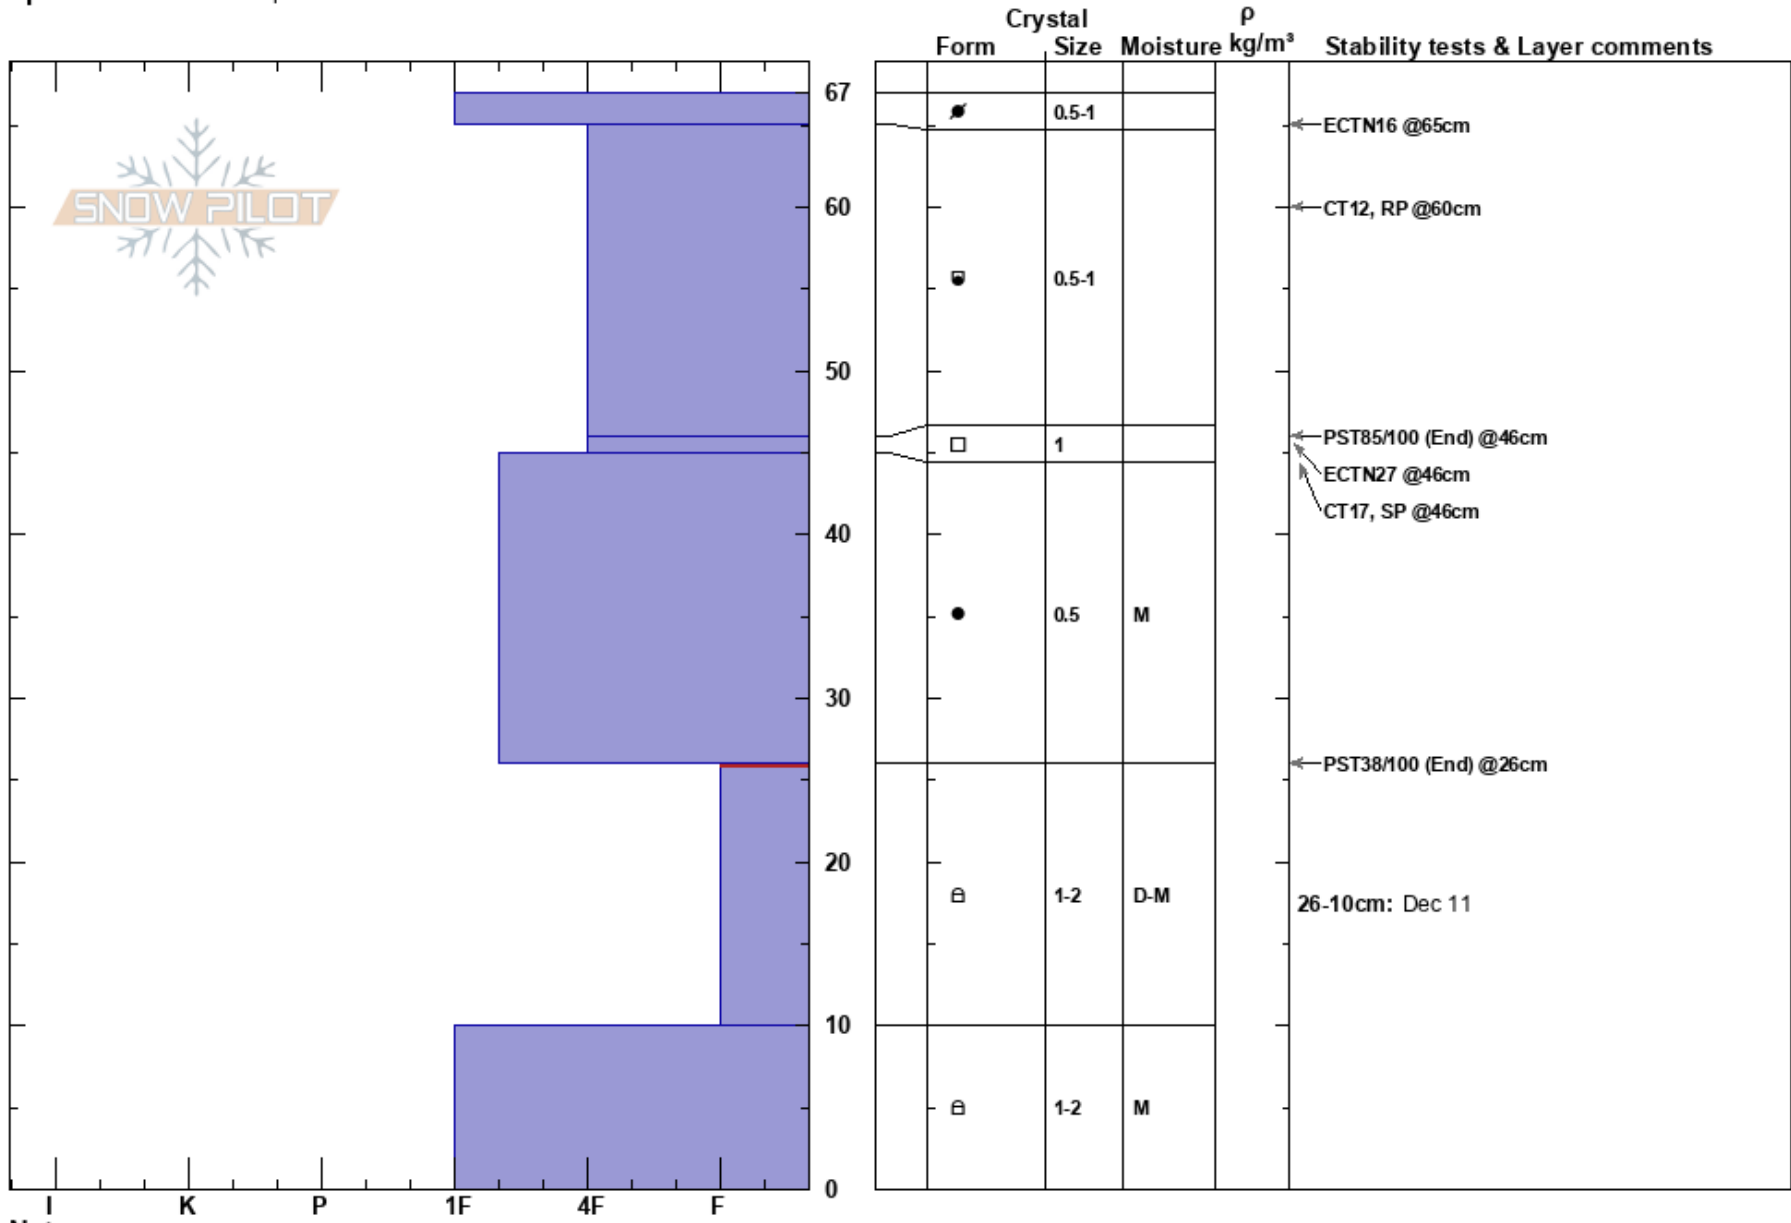

Tamarack Peak  
 Carson Range  
 NV  
**Elevation:** 9127 ft  
**Aspect:** 14°  
**Specifics:** We skied slope

Steve Reynaud  
 01/12/2021 - 10:30am  
**Co-ord:** 39.32467N, -119.91933W  
**Slope Angle:** 22°  
**Wind Loading:** no

**Stability:** Good **HS:** 67  
**Air Temperature:** **PS:** 3 **26-10cm:** Dec 11  
**Sky Cover:** BKN **26-10cm:** Problematic layer  
**Precipitation:** NO  
**Wind:** SW Moderate

**Notes:** Pit dug in below treeline terrain.