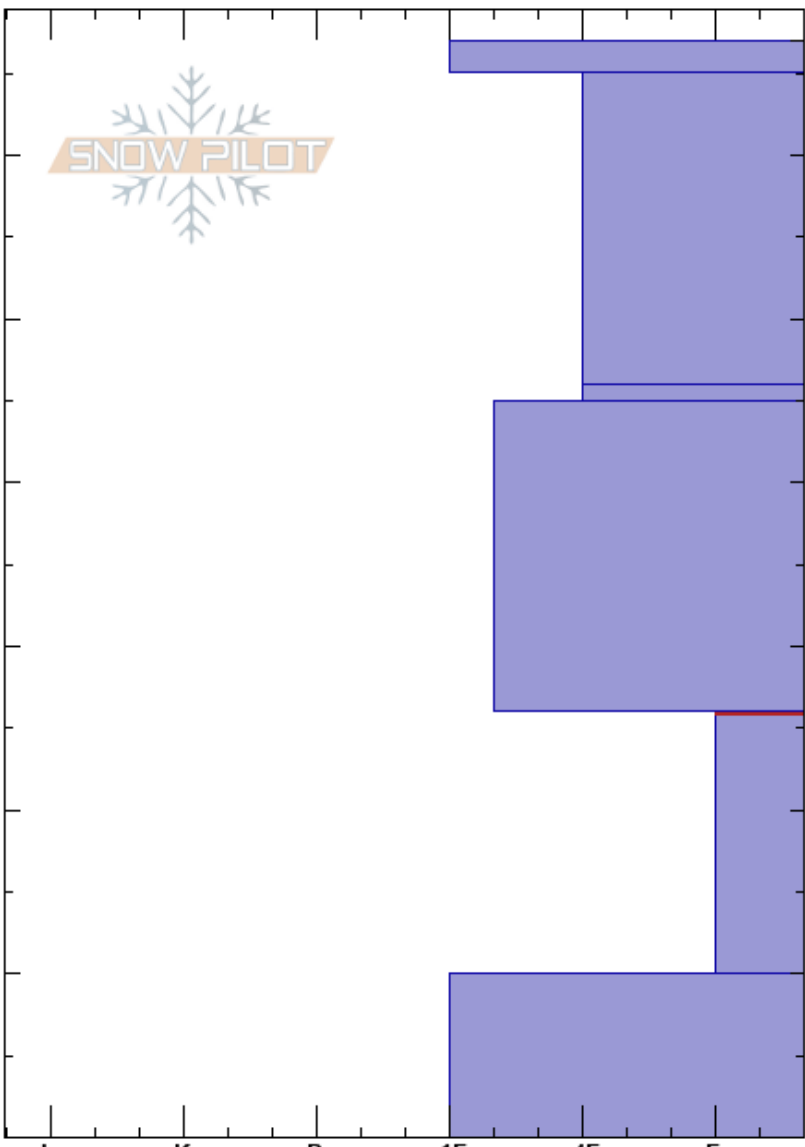

Tamarack Peak
 Carson Range
 NV
Elevation: 9127 ft
Aspect: 14°
Specifics: We skied slope

Steve Reynaud
 01/12/2021 - 10:30am
Co-ord: 39.32467N, -119.91933W
Slope Angle: 22°
Wind Loading: no

Stability: Good **HS:** 67
Air Temperature: **PS:** 3 **26-10cm:** Dec 11
Sky Cover: BKN **26-10cm:** Problematic layer
Precipitation: NO
Wind: SW Moderate

Crystal Form	Crystal Size	Moisture	ρ kg/m ³	Stability tests & Layer comments
•	0.5-1			← ECTN16 @65cm
•	0.5-1			← CT12, RP @60cm
□	1			← PST85/100 (End) @46cm ← ECTN27 @46cm ← CT17, SP @46cm
•	0.5	M		← PST38/100 (End) @26cm
⊖	1-2	D-M		26-10cm: Dec 11
⊖	1-2	M		

Notes: Pit dug in below treeline terrain.