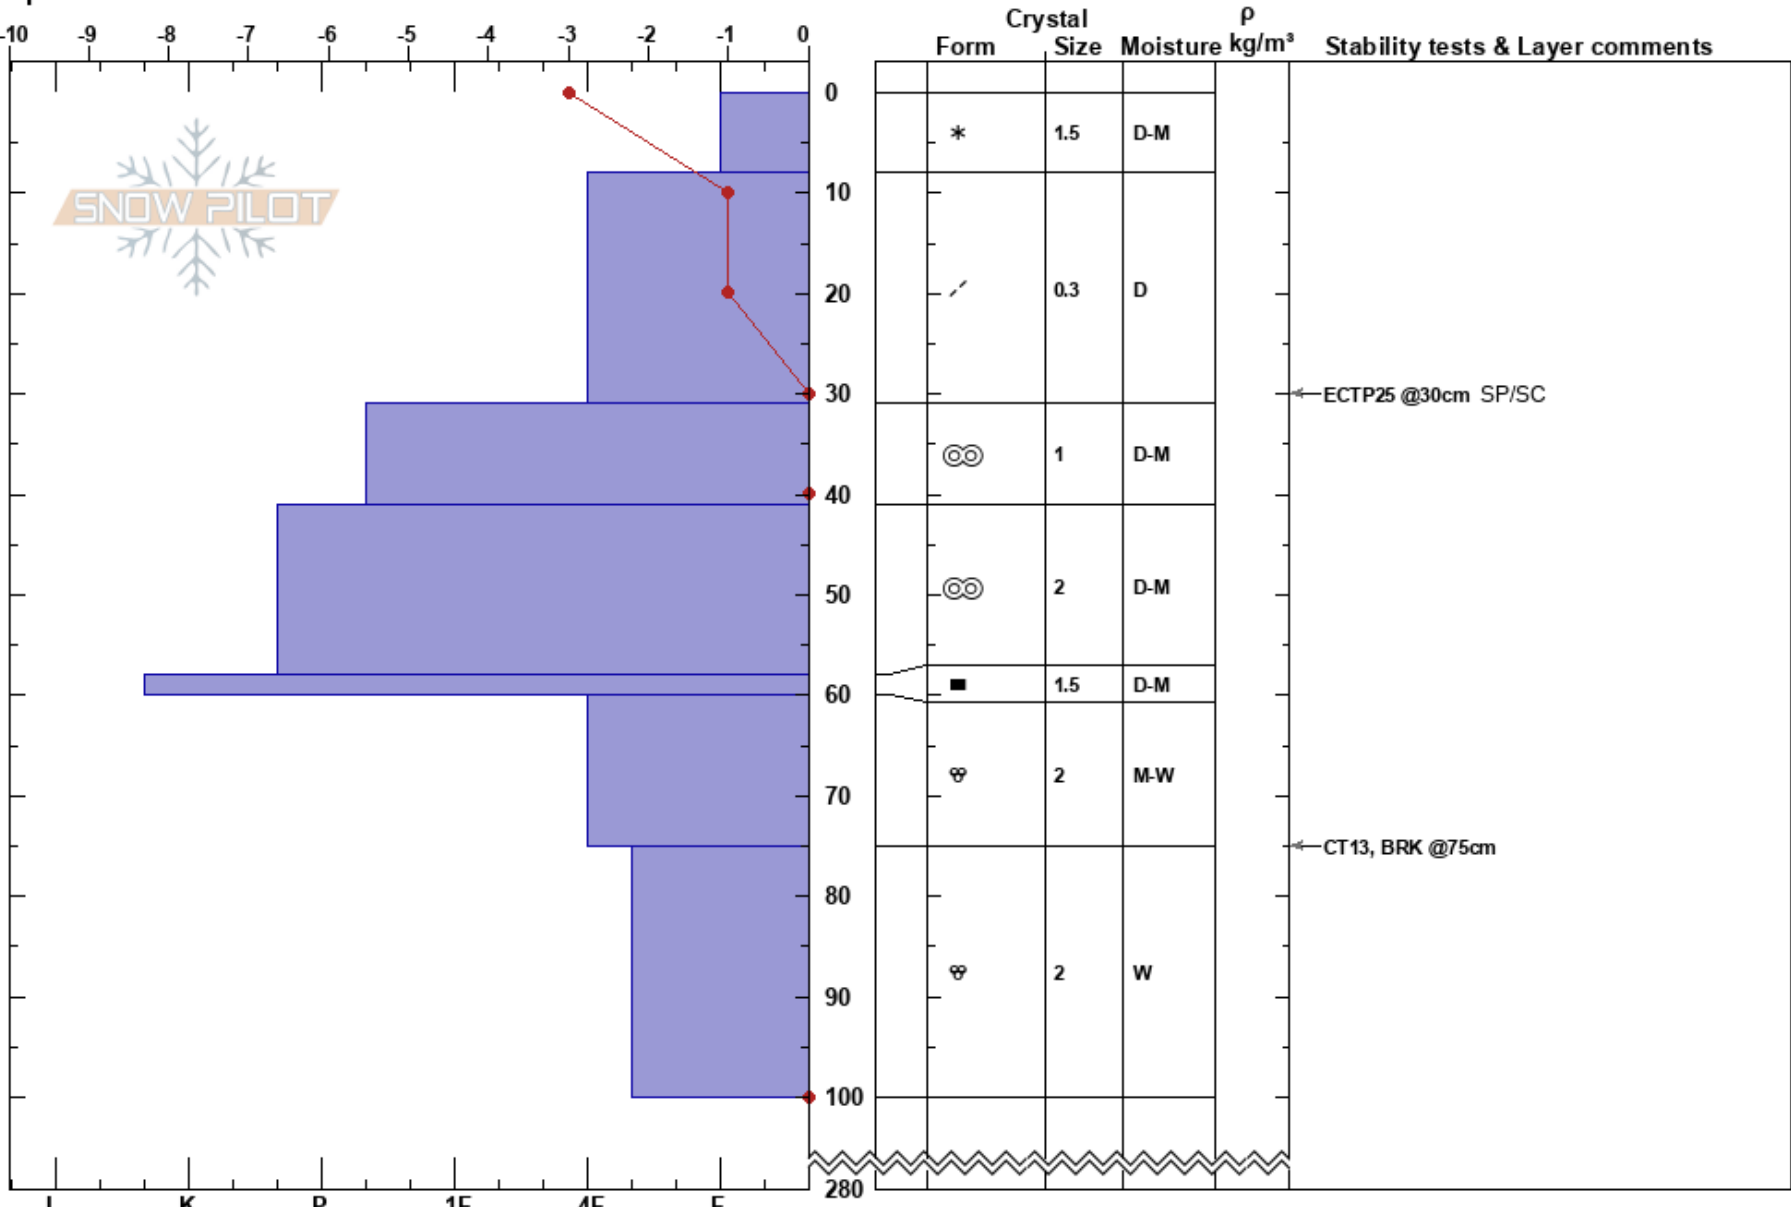

Gröndörstöten  
Ljungdalen  
Sweden  
Elevation: 1015 m  
Aspect: SE  
Specifics:

Per-Olov Wikberg  
14/04/2017 - 12:30  
Co-ord:  
Slope Angle: 30°  
Wind Loading: no

Stability: **HS:280** **Layer Notes:**  
Air Temperature: -2°C **PF: 18** 31-41cm: Problematic layer  
Sky Cover: BKN  
Precipitation: S-1  
Wind: S Light Breeze