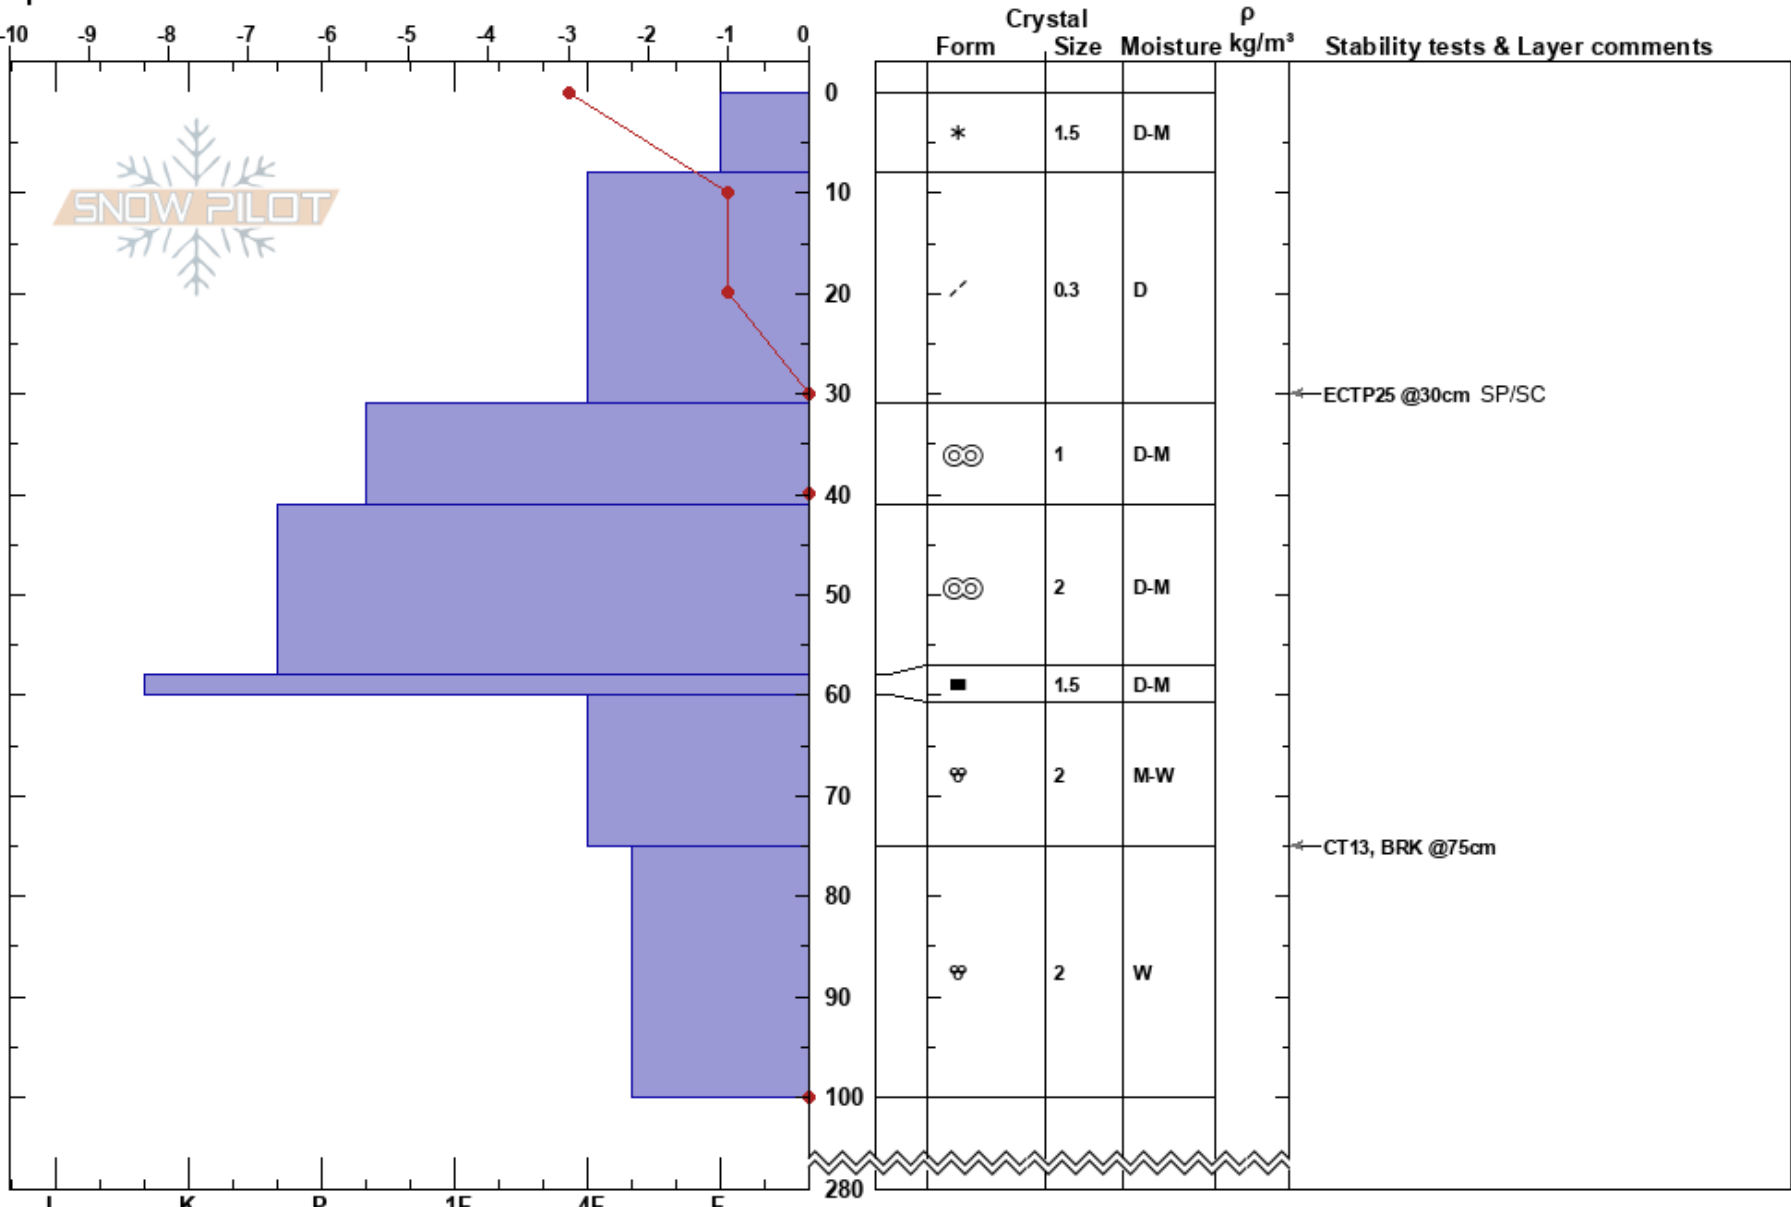

Gröndörstöten
Ljungdalen
Sweden
Elevation: 1015 m
Aspect: SE
Specifics:

Per-Olov Wikberg
14/04/2017 - 12:30
Co-ord:
Slope Angle: 30°
Wind Loading: no

Stability: **HS:280** **Layer Notes:**
Air Temperature: -2°C **PF: 18** 31-41cm: Problematic layer
Sky Cover: BKN
Precipitation: S-1
Wind: S Light Breeze