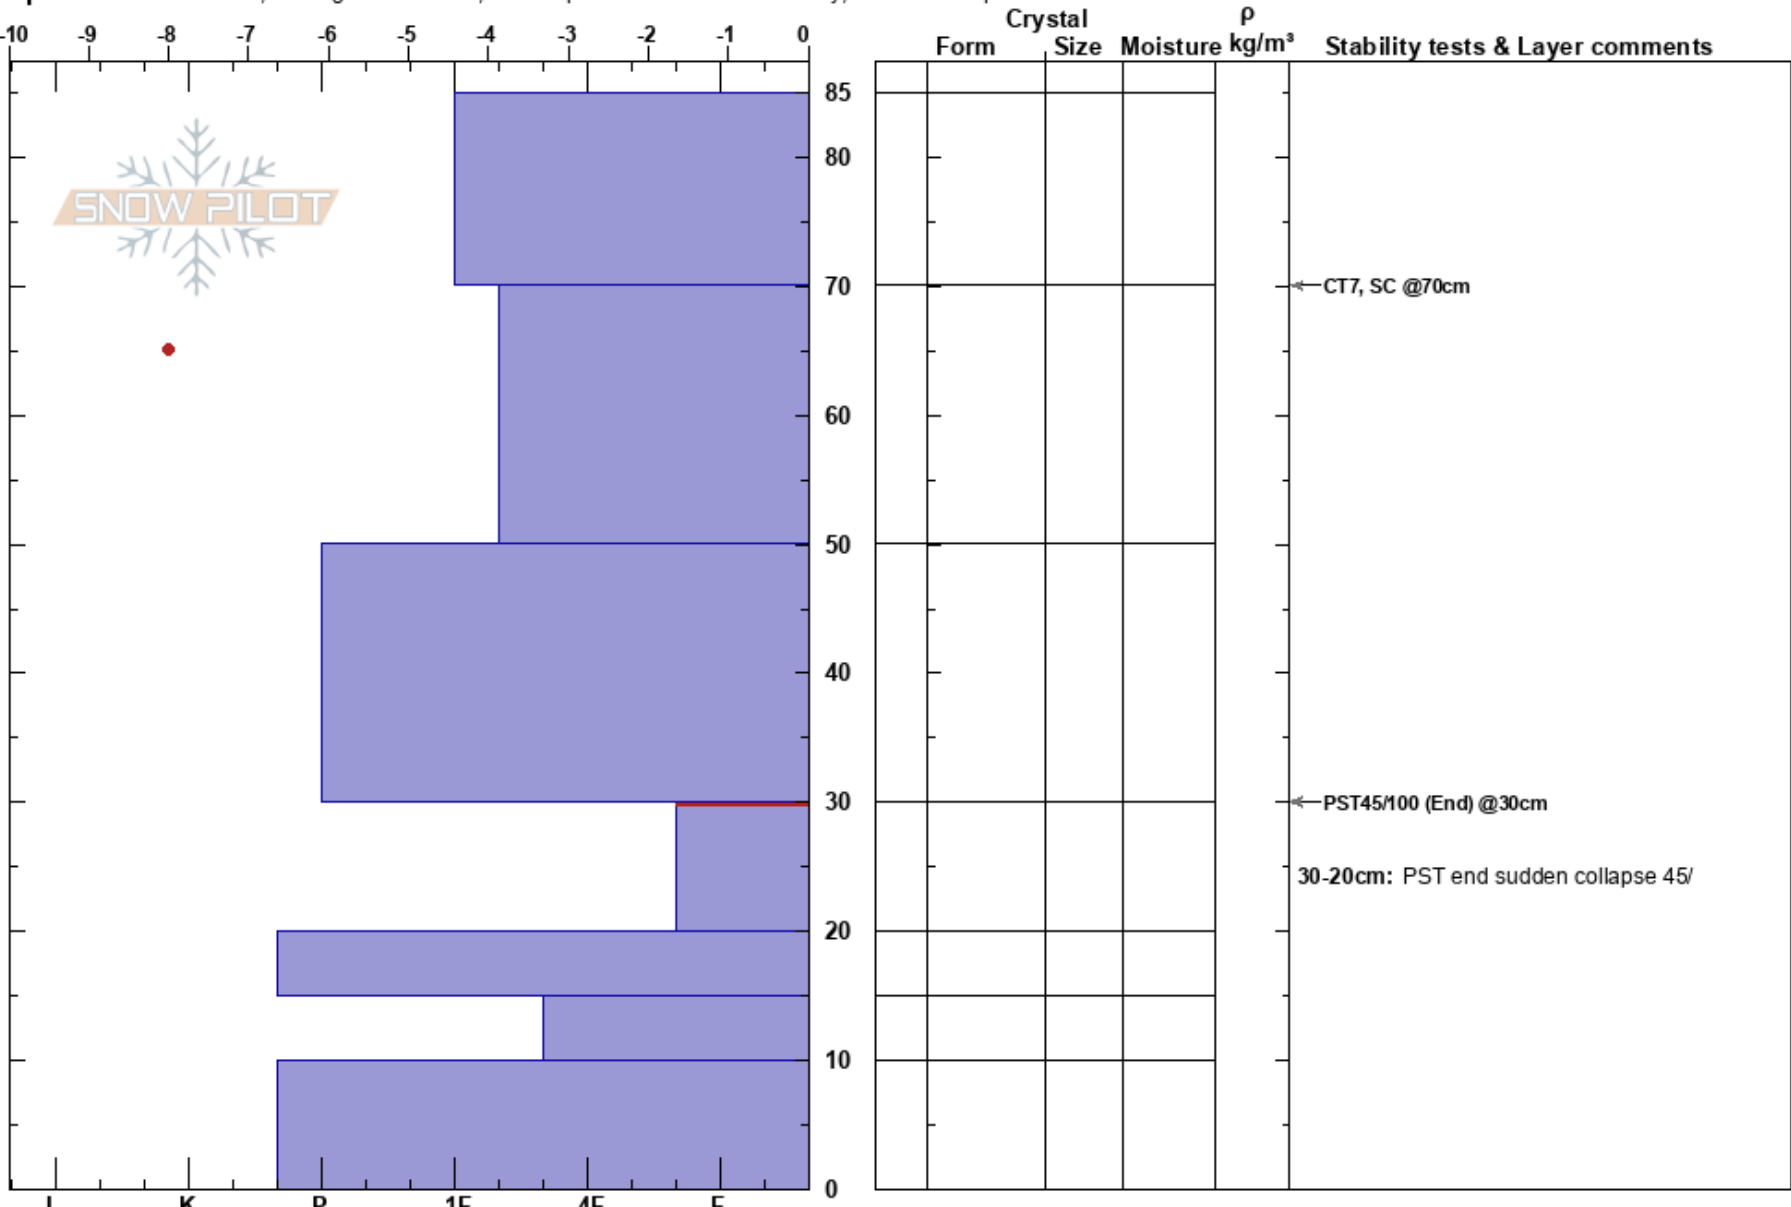

Min Vista BOW
 Sierra Nevada
 CA
 Elevation: 9313 ft
 Aspect: N

Marcus Cassidy
 01/09/2021 - 1:00pm
 Co-ord: 37.66586N, -119.05489W
 Slope Angle: 25°
 Wind Loading: previous

Stability: Very Good
 Air Temperature: -2°C
 Sky Cover: SCT
 Precipitation: NO
 Wind: NE Moderate

HS:85
 30-20cm: PST end sudden collapse 45/
 30-20cm: Problematic layer

Specifics: Practice Pit; Pit dug in a Ski Area; Pit is representative of backcountry; We skied slope

Notes: