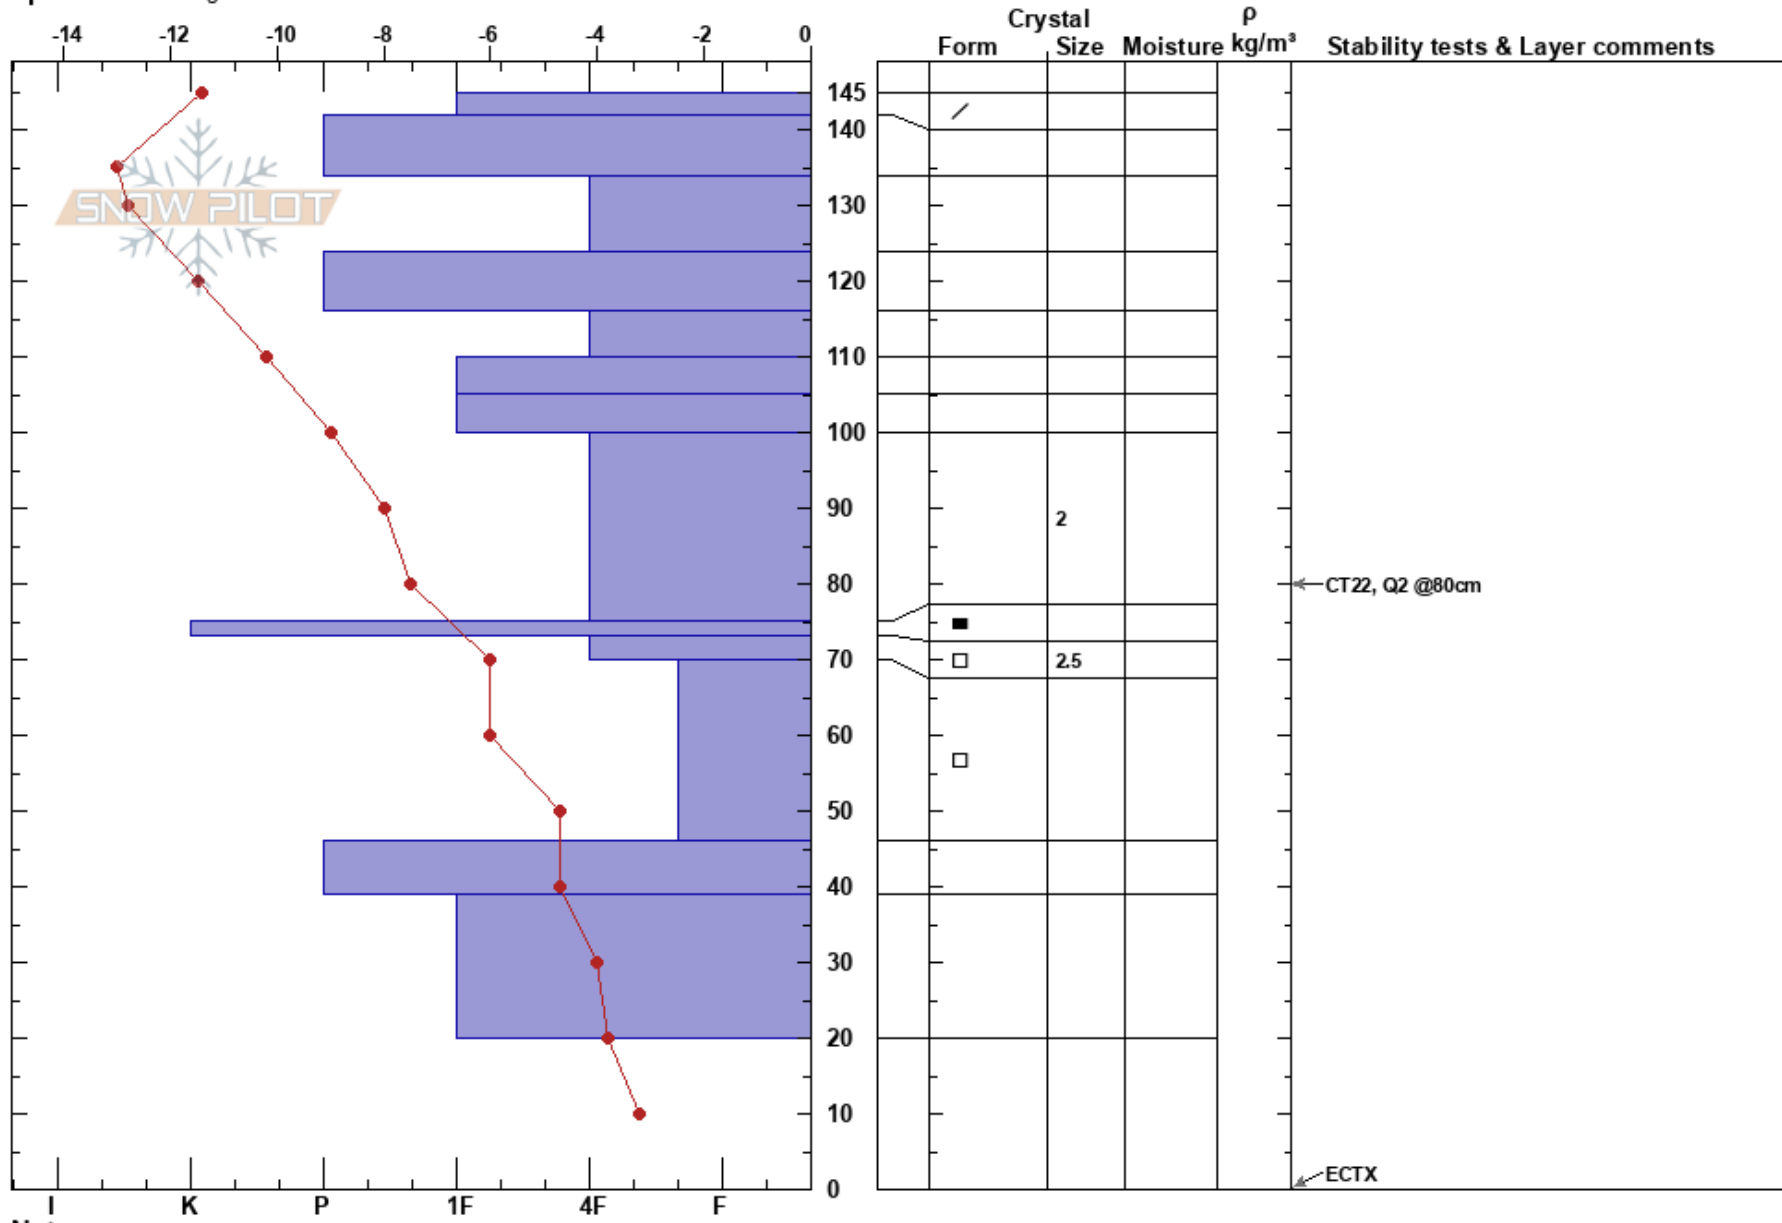

2nd Gully
 Madison Range-N
 MT
Elevation: 10160 ft
Aspect: 80°
Specifics: Pit dug in a Ski Area

Chris Welch
 01/10/2021 - 11:40am
Co-ord:
Slope Angle: 41°
Wind Loading: no

Stability:
Air Temperature: 11.4°C
Sky Cover: CLR
Precipitation: NO
Wind: W Light Breeze
HS: 145
Layer Notes:
 70-46cm: Problematic layer