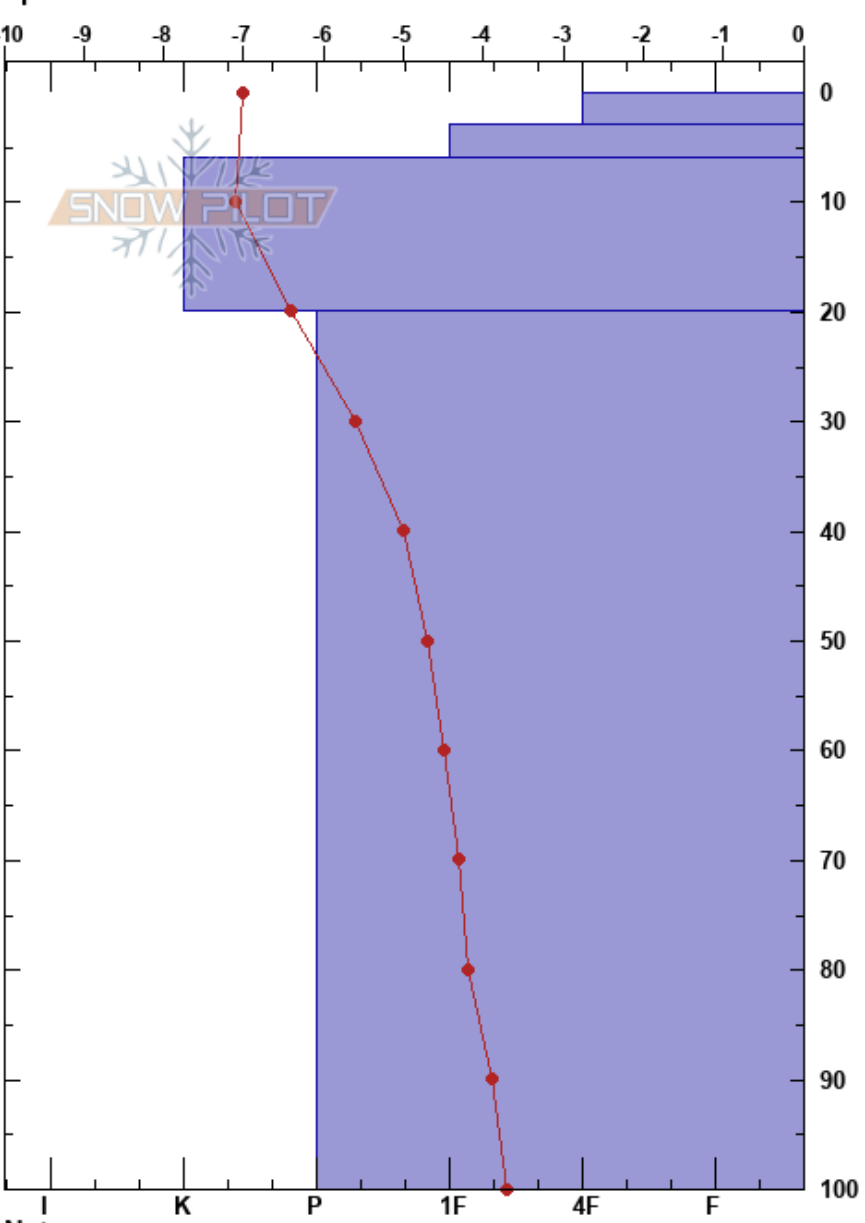

Namlösa Christian Pettersson PF: 5 Layer Notes:  
 14/04/2017 - 07:40 Air Temperature: -8.2°C  
 Sverige Co-ord: Sky Cover: OVC  
 Elevation: 639 m Slope Angle: 20° Precipitation: S-1  
 Aspect: 140° Wind Loading: no Wind: E Light Breeze  
 Specifics:

Notes: HS 240 +