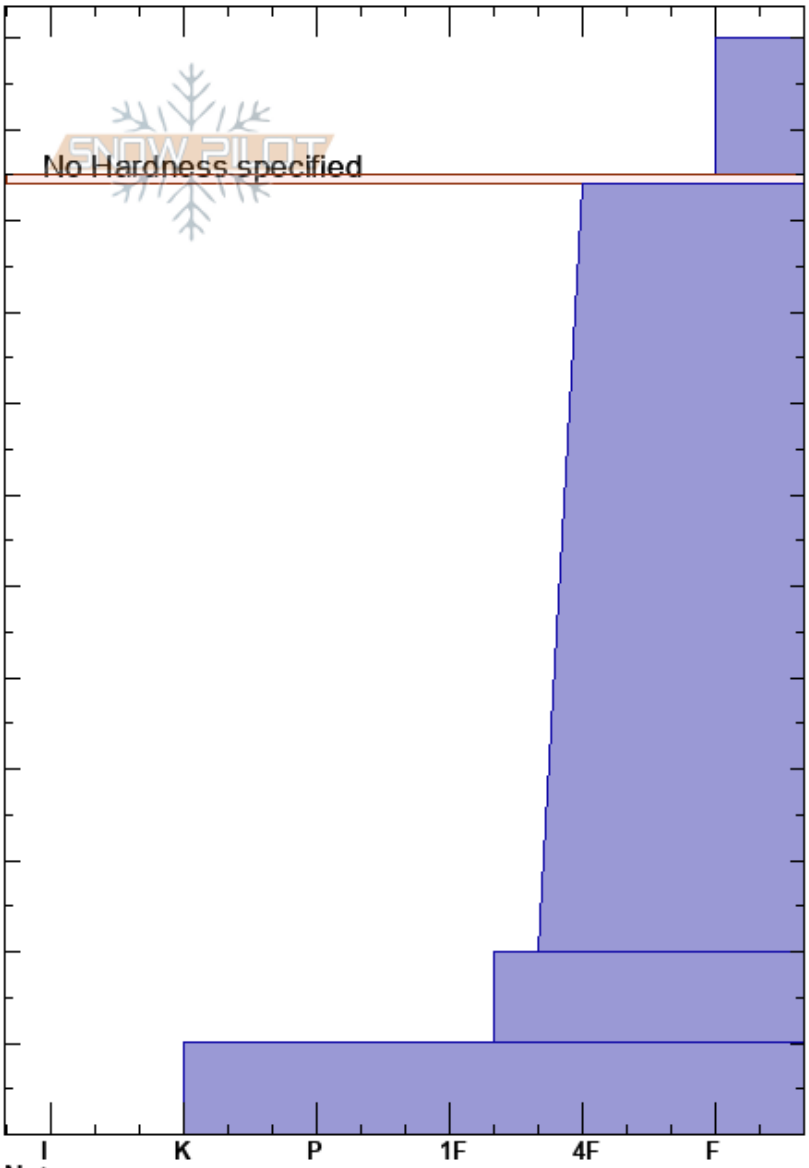

South Tonsina
 Chugach Range
 AK
 Elevation: 6000 ft
 Aspect:
 Specifics:

Max Wittenberg
 04/11/2017 - 12:30pm
 Co-ord: 61.28981N, -145.92659E
 Slope Angle:
 Wind Loading: previous

Stability:
 Air Temperature: -4°C
 Sky Cover: SCT
 Precipitation: NO
 Wind: NE Moderate

HS: 120

Layer Notes:

Height	Crystal		Moisture	ρ kg/m ³	Stability tests & Layer comments
	Form	Size			
110 - 120	+				
100 - 110	V	3			
60 - 100	• (/)				
10 - 20	⊖				

CTN on bottom interface

Notes: