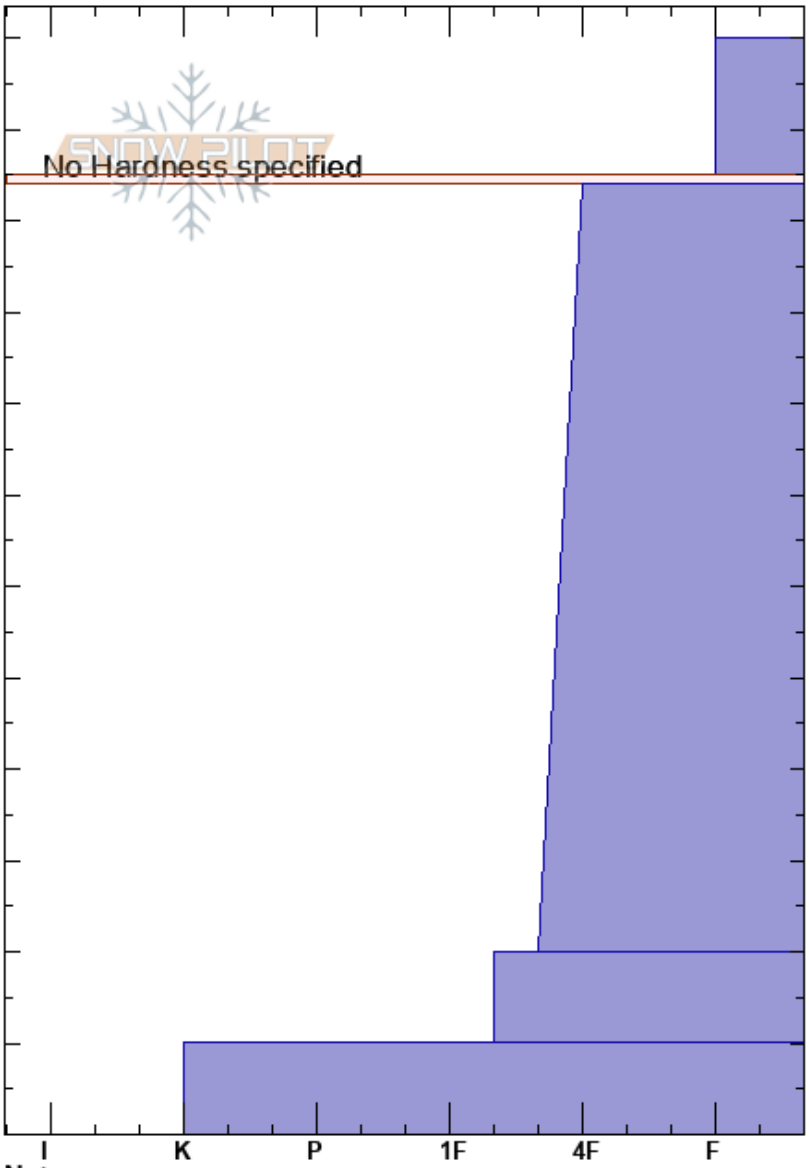

South Tonsina
 Chugach Range
 AK
 Elevation: 6000 ft
 Aspect:
 Specifics:

Max Wittenberg
 04/11/2017 - 12:30pm
 Co-ord: 61.28981N, -145.92659E
 Slope Angle:
 Wind Loading: previous

Stability:
 Air Temperature: -4°C
 Sky Cover: SCT
 Precipitation: NO
 Wind: NE Moderate

HS: 120

Layer Notes:

Height (ft)	Crystal		Moisture	ρ kg/m ³	Stability tests & Layer comments
	Form	Size			
120					
110	+				
105	V	3			
100					
90					
80					
70					
60	• (/)				
50					
40					
30					
20					
10	⊖				
0					CTN on bottom interface