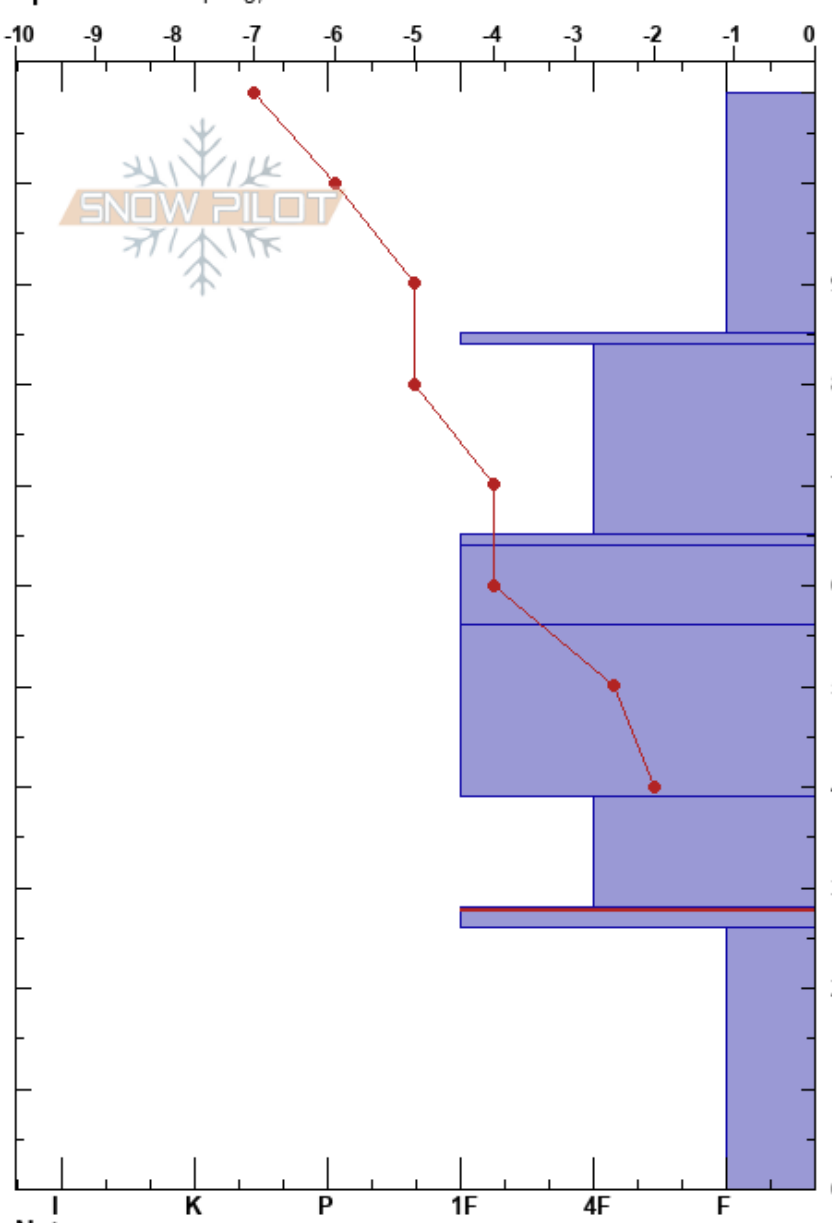

East Buff Mtn
 Park Range
 CO
 Elevation: 9998 ft
 Aspect: E
 Specifics: Collapsing, localized

Will Carlton
 01/09/2021 - 1:30pm
 Co-ord: 40.51727N, -106.72480W
 Slope Angle: 18°
 Wind Loading: no

Stability:
 Air Temperature: -6°C
 Sky Cover: FEW
 Precipitation: NO
 Wind: N Light Breeze

HS: 109
 PF: 35 28-26cm: Problematic layer
 PS: 15

Depth (cm)	Crystal		Moisture	ρ kg/m ³	Stability tests & Layer comments
	Form	Size			
109	☐	1			
100	/	1			
85	⊙⊙ (☐)				← CT12, Q1 @85cm ← ECTN12 @85cm
70	•	1			
65	⊙⊙ (☐)	0.5			
60	•	1			
50	•	1			
40	•	1.5			
30	⊙⊙ (☐)	1.5-2			← ECTP22 @28cm
10	^	1.5			