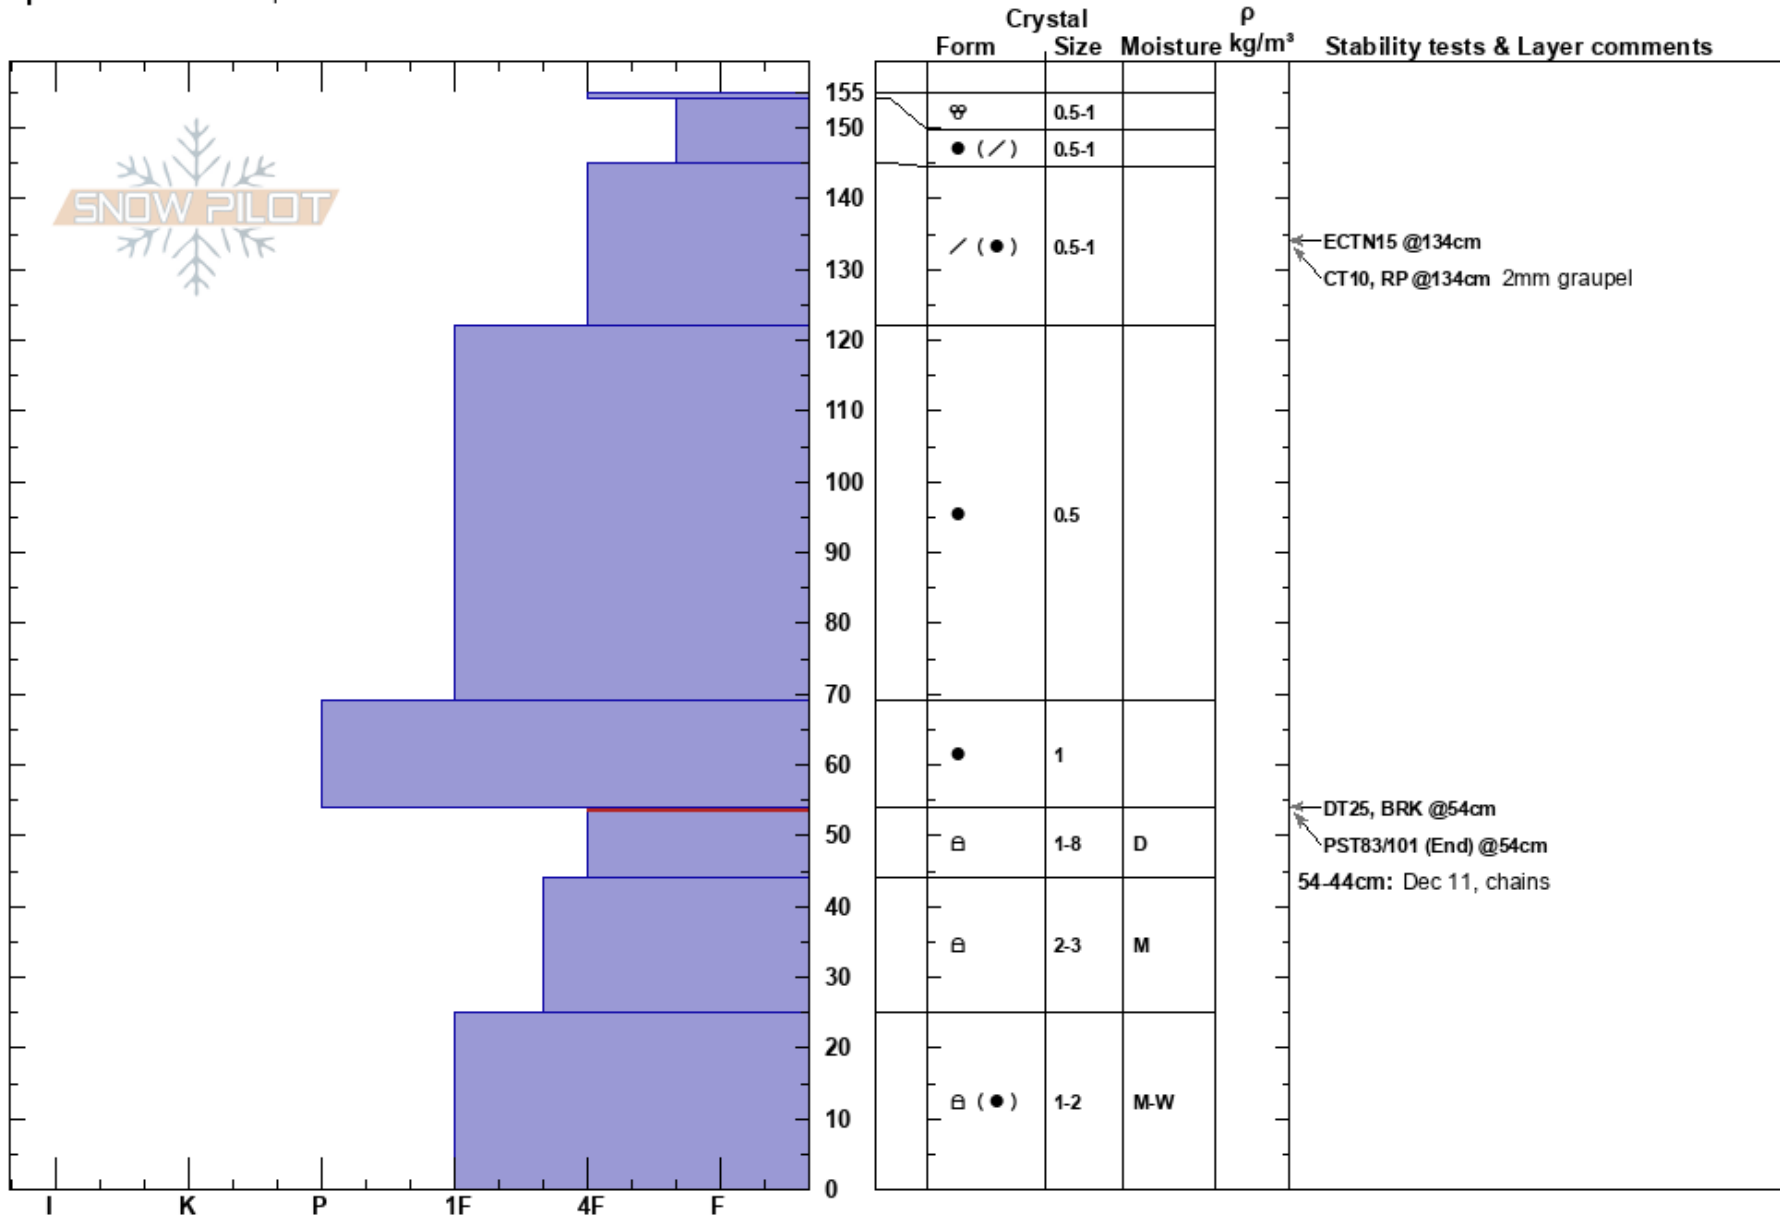

Mt. Lola
 Central Sierra
 CA
Elevation: 8674 ft
Aspect: 54°
Specifics: We skied slope

Brandon Schwartz
 01/09/2021 - 11:15am
Co-ord: 39.44102N, -120.33738W
Slope Angle: 28°
Wind Loading: no

Stability:
Air Temperature:
Sky Cover: CLR
Precipitation: NO
Wind: NE Moderate

HS: 155
PF: 25 54.44cm: Dec 11, chains
PS: 10 54.44cm: Problematic layer

Notes: Pit dug near treeline adjacent to an avalanche path. Good strength gains on the Dec 11 layer at this location.