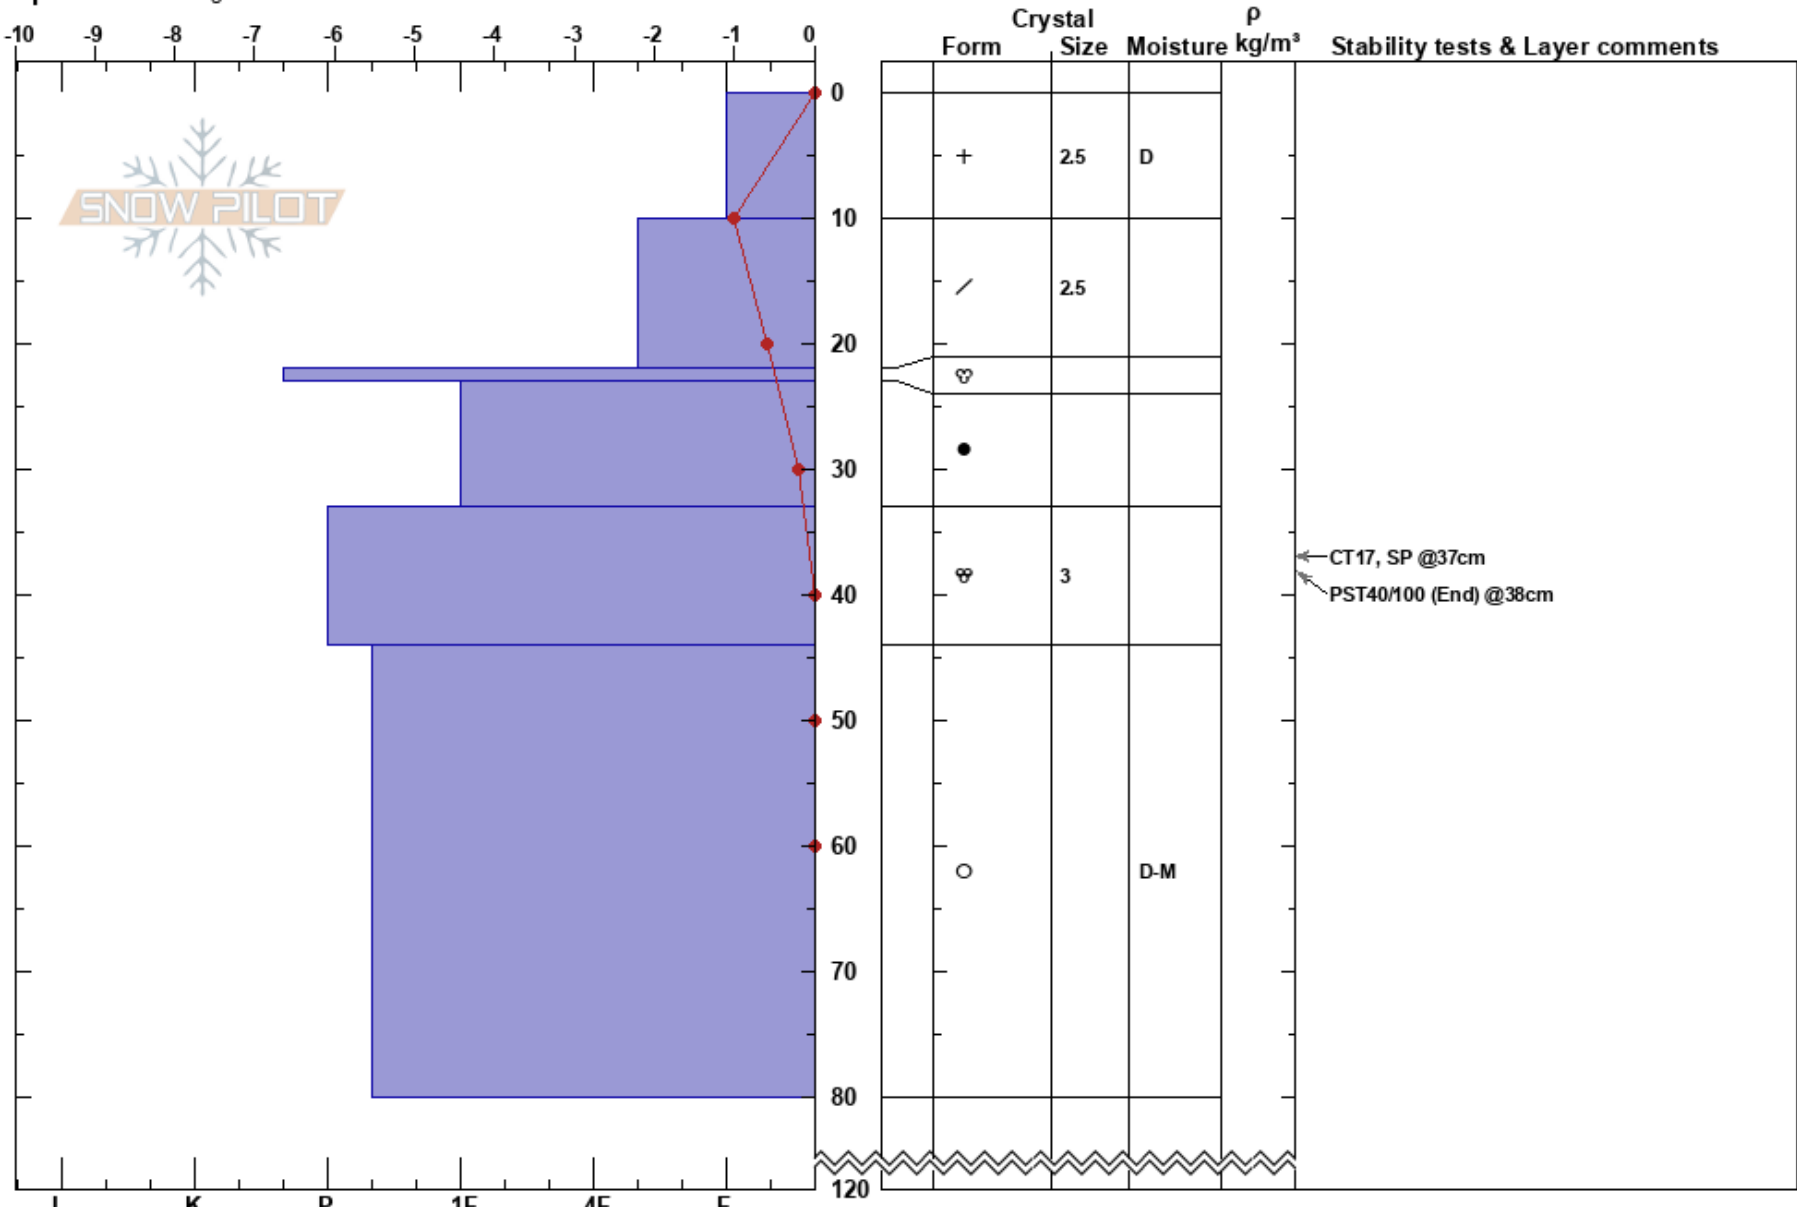

Undir Grasholabrunum  
Tröllaskagi  
Iceland  
Elevation: 670 m  
Aspect:  
Specifics: Pit dug in a Ski Area

Gestur Hansson  
11/04/2017 - 09:00  
Co-ord: 66.13228N, -18.98233W  
Slope Angle:  
Wind Loading:

Stability:  
Air Temperature: 2.2°C  
Sky Cover: OVC  
Precipitation: S-1  
Wind: SW Calm

HS: 120  
PF: 30 33-44cm: Problematic layer

Notes: það hefur bætt 10cm í nótt engin hreyfin sjáanleg