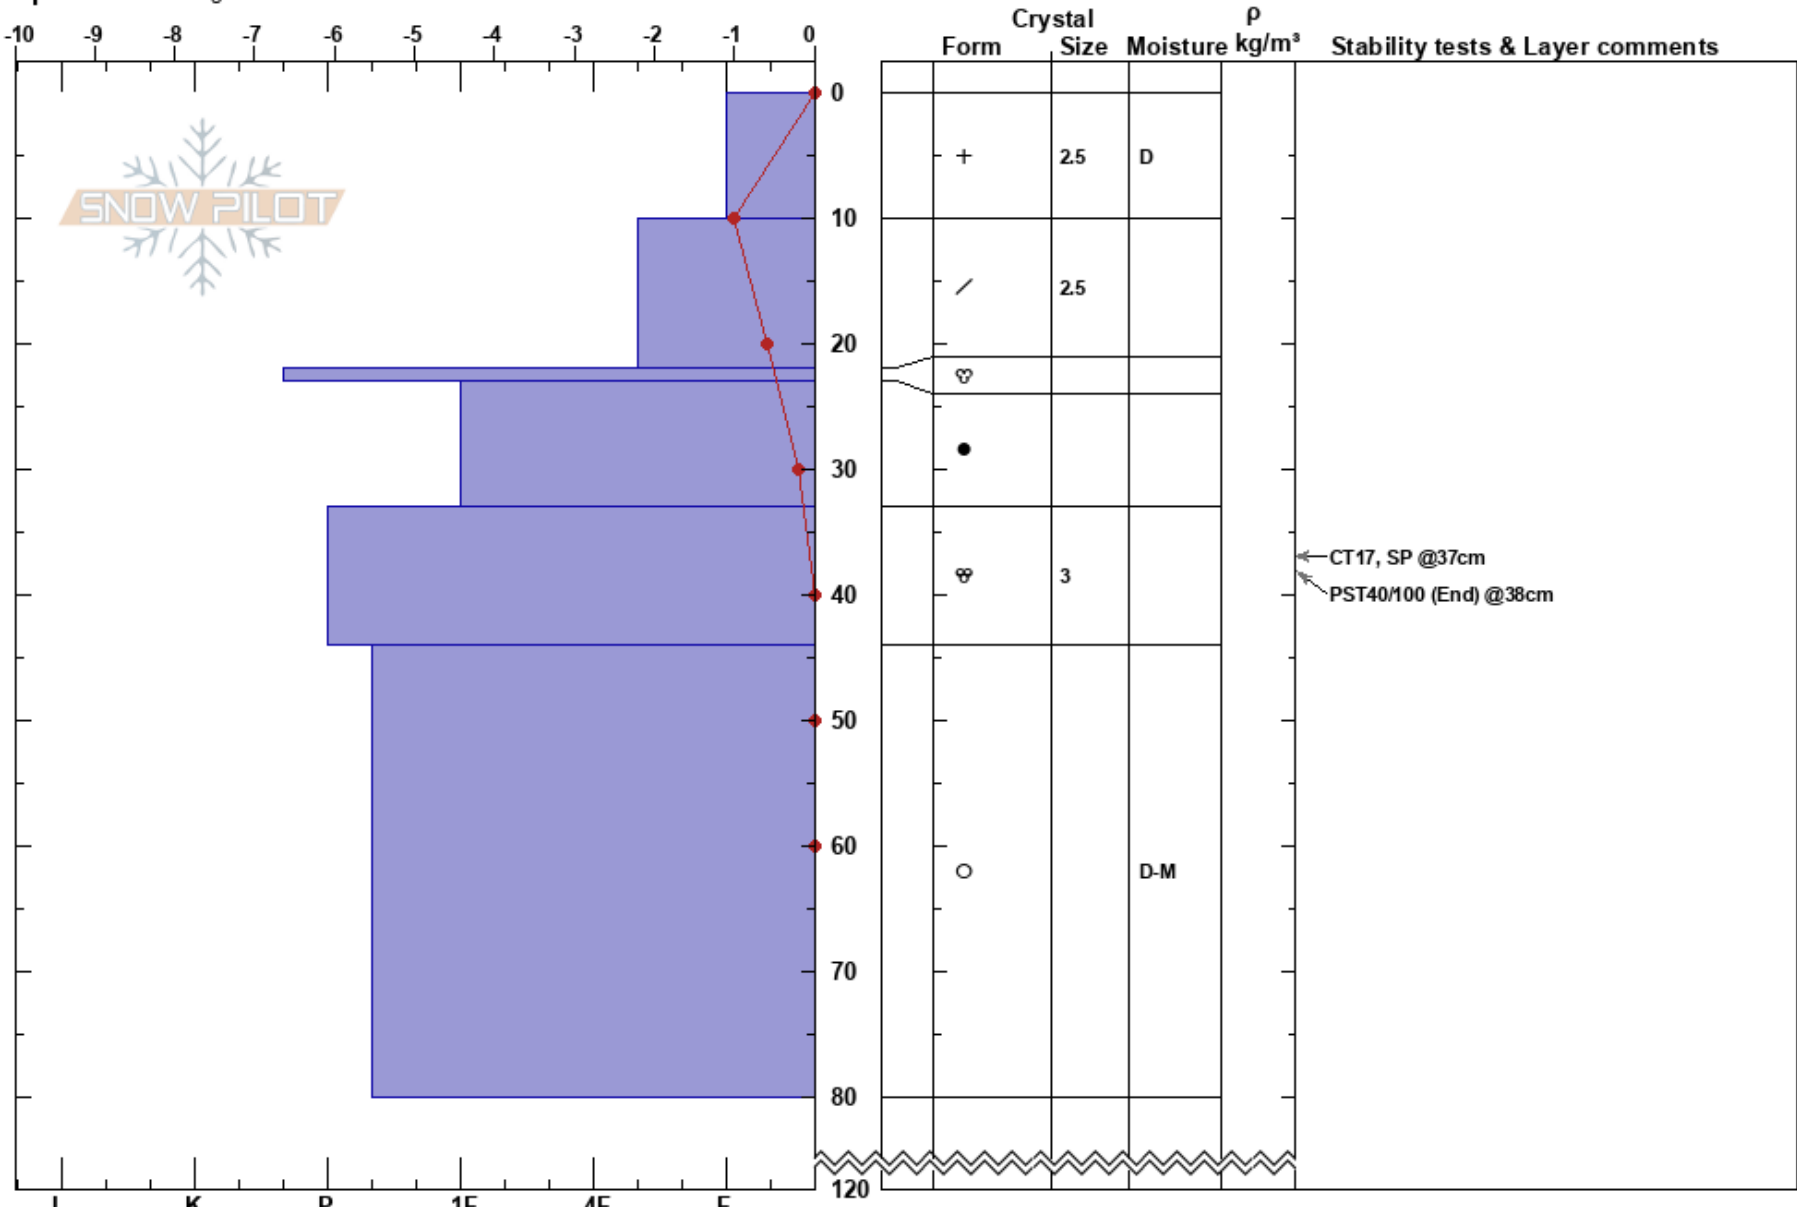

Undir Grasholabrunum
Tröllaskagi
Iceland
Elevation: 670 m
Aspect:
Specifics: Pit dug in a Ski Area

Gestur Hansson
11/04/2017 - 09:00
Co-ord: 66.13228N, -18.98233W
Slope Angle:
Wind Loading:

Stability:
Air Temperature: 2.2°C
Sky Cover: OVC
Precipitation: S-1
Wind: SW Calm

HS: 120
PF: 30 33-44cm: Problematic layer

Notes: það hefur bætt 10cm í nótt engin hreyfin sjáanleg