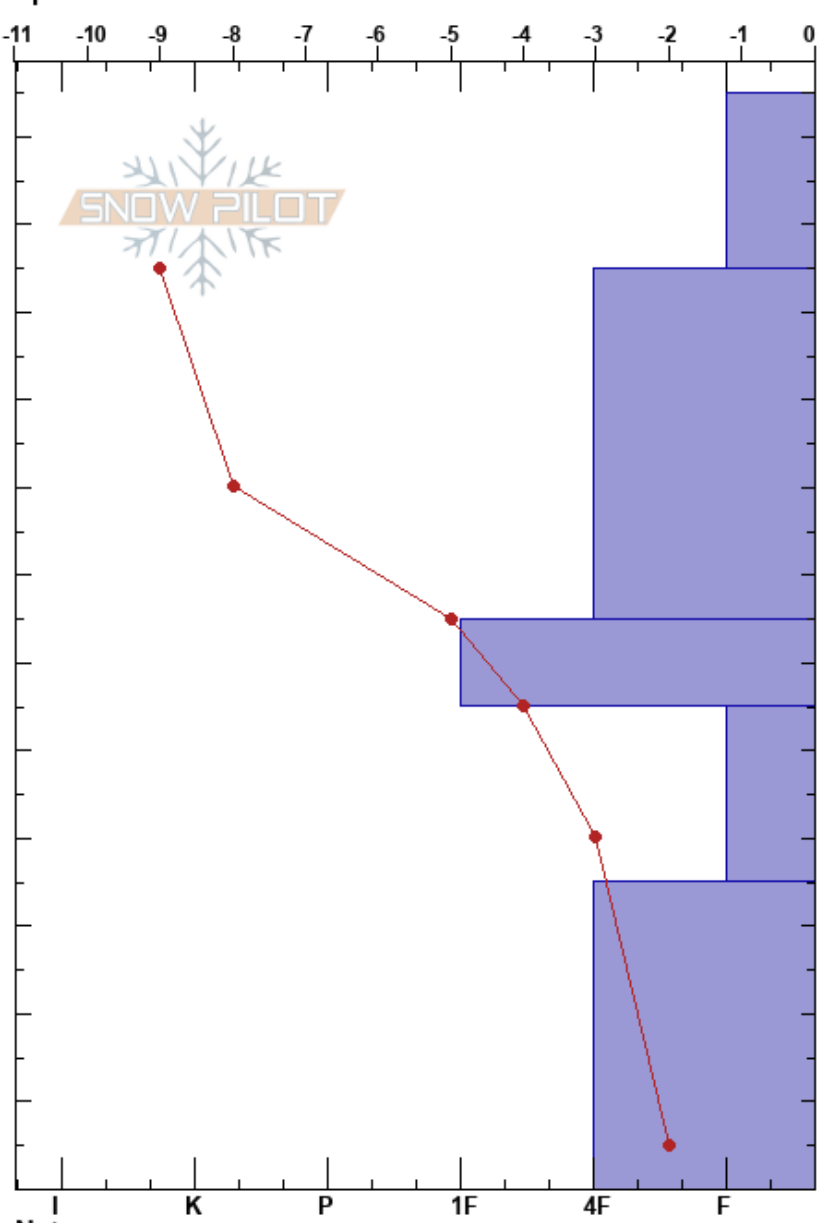

Patsy Marley shoulder
 Central Wasatch
 UT
 Elevation: 9721 ft
 Aspect: NE
 Specifics:

Bertram Koelsch
 01/08/2021 - 3:00pm
 Co-ord: 40.59291N, -111.61843W
 Slope Angle: 30°
 Wind Loading:

Stability:
 Air Temperature: 37°C
 Sky Cover: CLR
 Precipitation: NO
 Wind: Calm

HS: 125 Layer Notes:

Form	Crystal		ρ kg/m ³	Stability tests & Layer comments
	Size	Moisture		
•	1			
•	1			
•	1			
□	3			
□				

ECTX

Notes: Pit dug a below a ridge on leeward wind side.