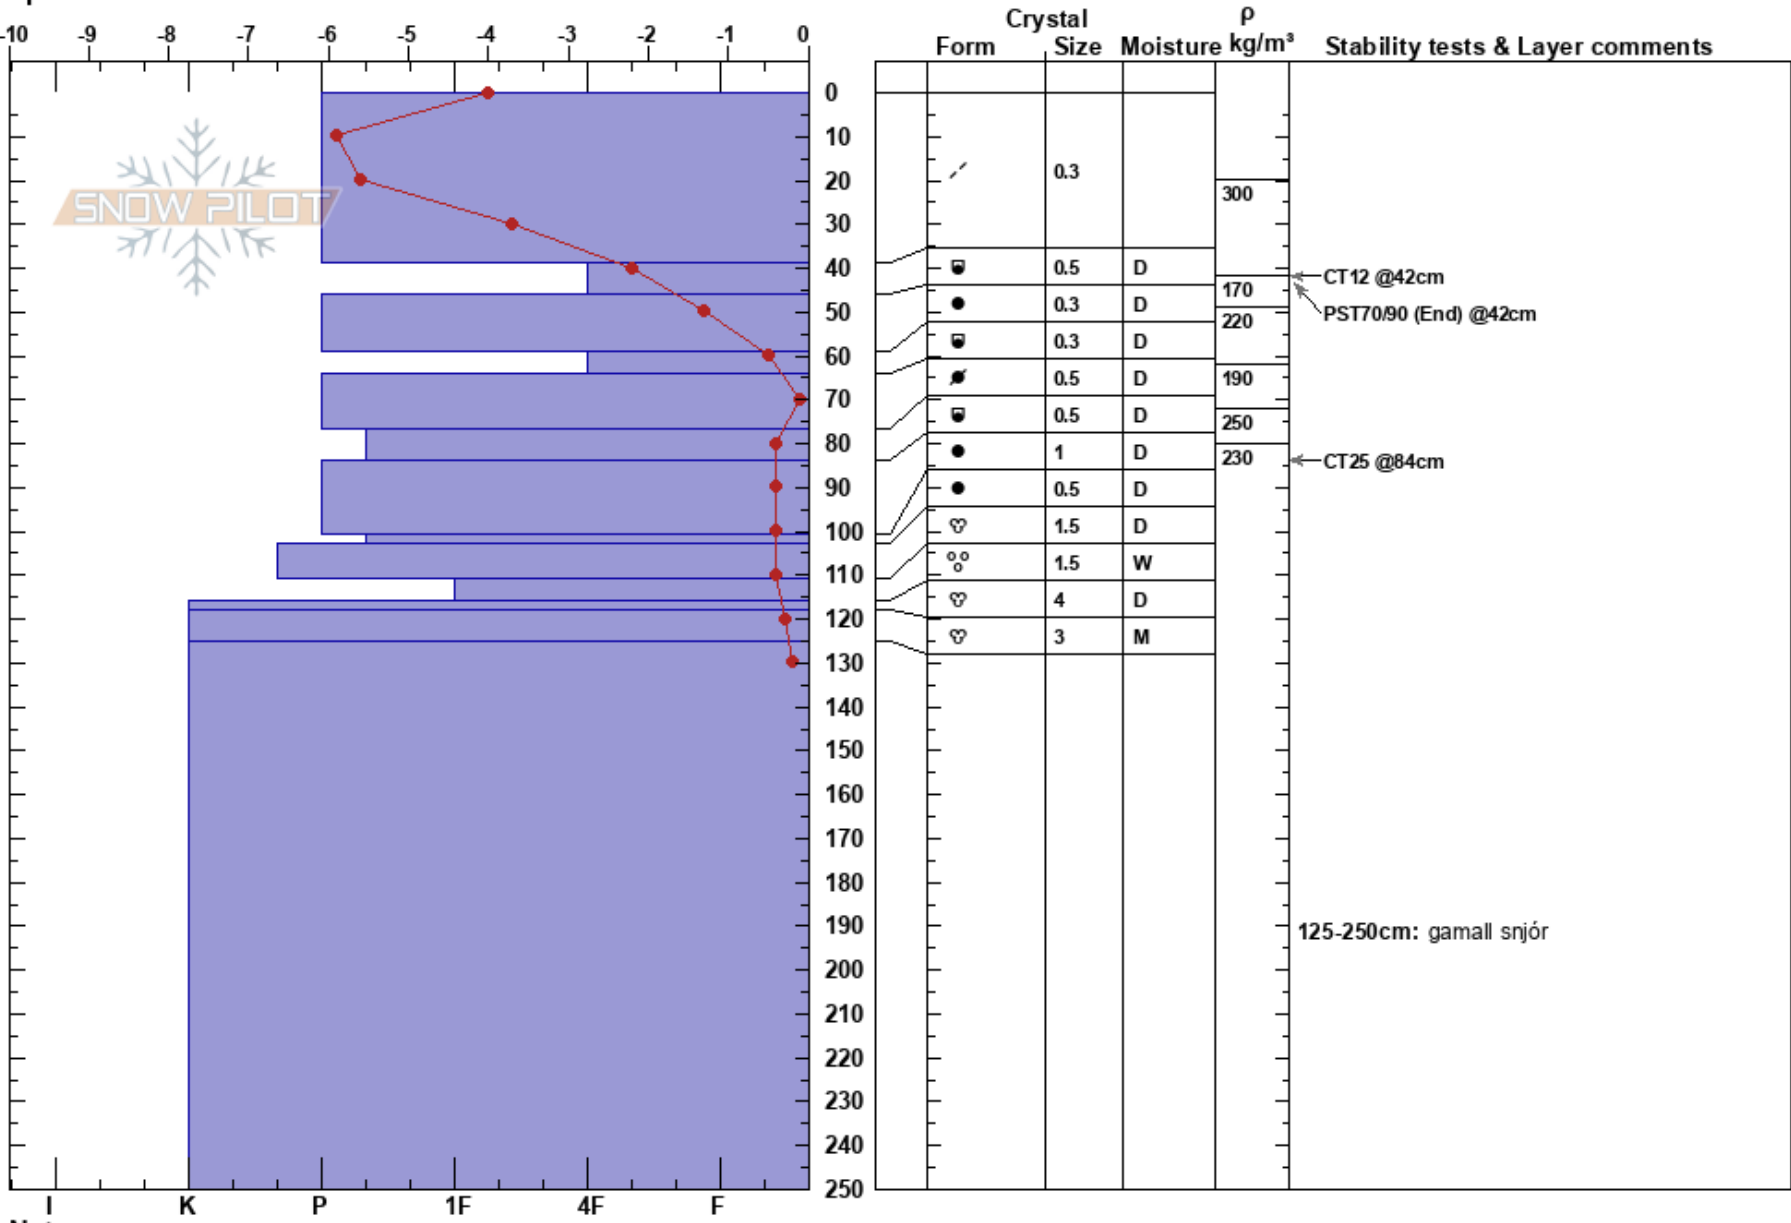

Skalafjall  
 Norðanverðir Vestfirð  
 Iceland  
 Elevation: 600 m  
 Aspect: 180°  
 Specifics:

Jóhann Hannibalsson  
 10/04/2017 - 05:00  
 Co-ord: 66.15239N, -23.46680W  
 Slope Angle: 25°  
 Wind Loading:

Stability:  
 Air Temperature: -2.8°C PF: 20  
 Sky Cover: FEW  
 Precipitation: NO  
 Wind:

HS:250  
 39-46cm: Problematic layer  
 125-250cm: gamall snjór

Notes: